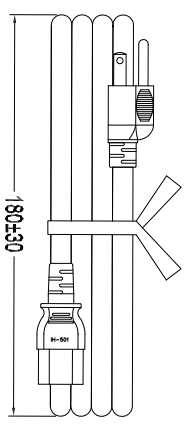

PLUG TYPE

Hank Dimension

Wire cross section

- Material:
- SJT 3x16AWG(1.31MM²) VW-1, 60°C 300V
 - Jacket Color: Black
 - E- Green; L- Black; N- White
 - All material must be RoHS compliant.
- Electrical :
- 100% Open & Short Testing
 - Insulation Resistance : 100meg-ohm(Min.)
 - Voltage : 500V DC / 1 Min.

RoHS compliant
Unit:mm

Scale	Free						
TOLERANCE							
DIM	TOL						
Angle	TOL						

① Drawn	Modification	Date	Name	Date	Name	Customer-No.	Drawing-No.	Replace	Sheet
Tom		02.02.2018	Tom	02.02.2018	Amy	ASSMANN WSW-No. A-PC2302-020027-1	ASSMANN 8189 CA	rev00	1 / 1