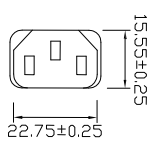

PLUG TYPE

Hank Dimension

Wire cross section

- Material:
- SJT 3x16AWG(1.31MM²) VW-1, 60°C 300V
 - Jacket Color: Black
 - E- Green; L- Black; N- White
 - All material must be RoHS compliant.
- Electrical :
- 100% Open & Short Testing
 - Insulation Resistance : 100meg-ohm(Min.)
 - Voltage : 500V DC / 1 Min.

RoHS compliant
Unit:mm

Scale	Free						
TOLERANCE							
DIM	TOL						
Angle	TOL						

① Drawn	Modification	Date	Name	Date	Name	Customer-No.	Drawing-No.	Replace	Sheet
Tom		02.02.2018	Tom	02.02.2018	Amy	ASSMANN WSW-No. A-PC2302-020027-1	ASSMANN 8189 CA	rev00	1 / 1