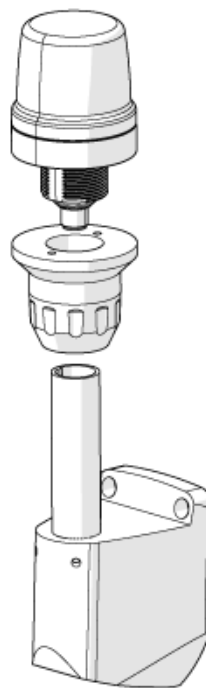

E89061

Wall bracket

LED-Tower/Wall bracket

Diagrams and graphs

wall mounting