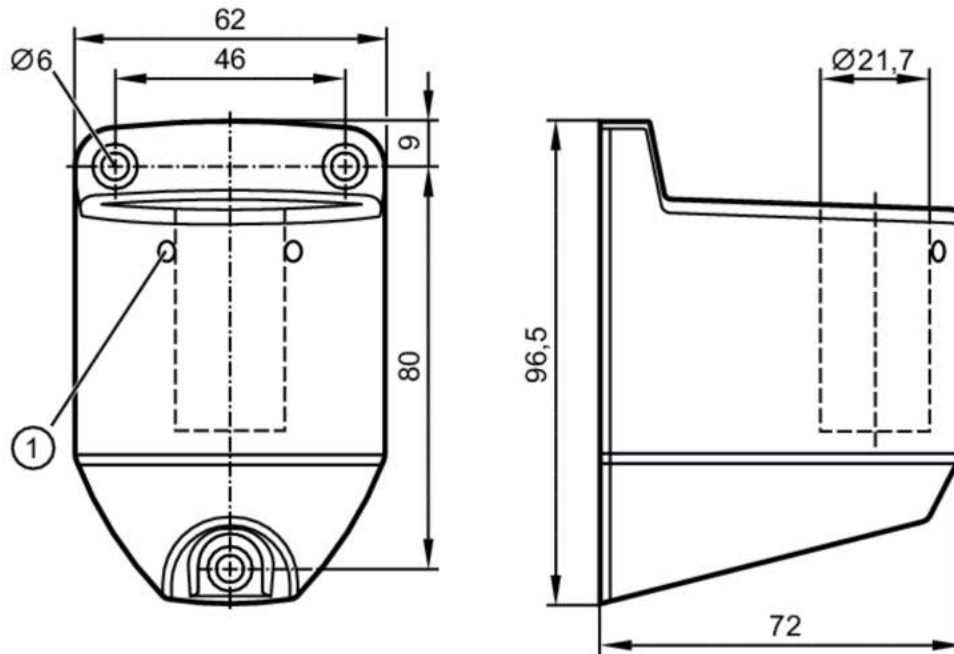

## Wall bracket

LED-Tower/Wall bracket

1 bore hole

### Mechanical data

Weight	[g]	258.5
Dimensions	[mm]	96.5 x 62 x 72
Materials		aluminium black

### Accessories

Accessories (optional)	mounting tube 100 mm, E89065
	mounting tube 300 mm, E89066
	mounting tube 800 mm, E89067