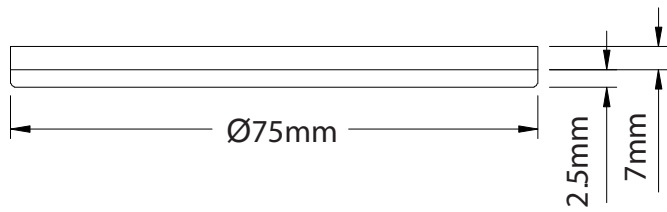

MATERIAL / OPTICS

Finish: White, black, silver gray, satin nickel
 Interchangeable trim ring
 Light direction: Downlight
 Beam angle: 110 degrees

ULTRA SLIM ROUND UNDERCABINET LIGHTING 2.2W PUCK LIGHT CAB75-2.2W

Diameter	Height
2.95 in (75 mm)	0.28 in (7 mm)

Example: **CAB75-2.2W12V-W**

Model	Power	Voltage	CCT	Finish			
CAB75	2.2W	170 lm	12V	30	3000K	W	White
						B	Black
						S	Silver Gray
						SN	Satin Nickel

TRIM OPTIONS

SILVER GRAY

SATIN NICKEL

BLACK

WHITE

DIMENSIONS

PHOTOMETRICS

INTERCHANGEABLE TRIM AND SURFACE MOUNT KIT