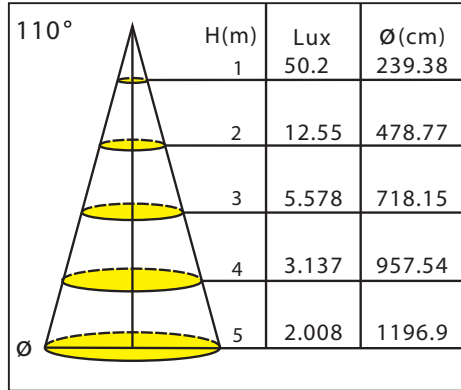

Diameter	Height
2.95 in (75 mm)	0.28 in (7 mm)

Example: **CAB75-2.2W12V-W**

Model	Power	Voltage	CCT	Finish			
CAB75	2.2W	170 lm	12V	30	3000K	W	White
						B	Black
						S	Silver Gray
						SN	Satin Nickel

TRIM OPTIONS

SILVER GRAY

SATIN NICKEL

BLACK

WHITE

DIMENSIONS

PHOTOMETRICS

INTERCHANGEABLE TRIM AND SURFACE MOUNT KIT