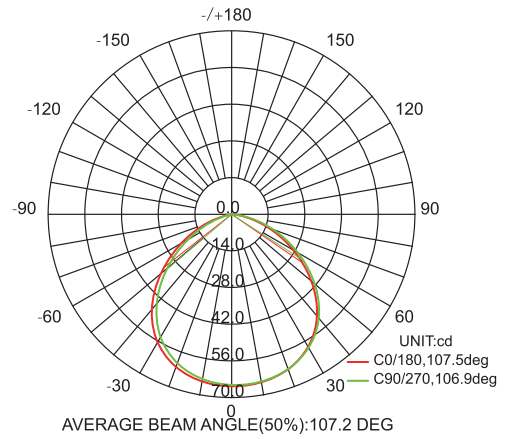

Diameter	Height
2.95 in (75 mm)	0.28 in (7 mm)

Example: **CAB75-2.2W12V-W**

Model	Power	Voltage	CCT	Finish			
CAB75	2.2W	170 lm	12V	30	3000K	W	White
						B	Black
						S	Silver Gray
						SN	Satin Nickel

TRIM OPTIONS

SILVER GRAY

SATIN NICKEL

BLACK

WHITE

DIMENSIONS

PHOTOMETRICS

INTERCHANGEABLE TRIM AND SURFACE MOUNT KIT