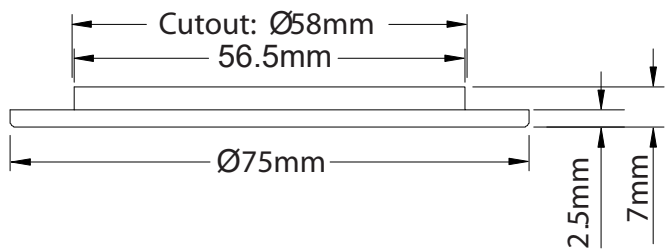

MATERIAL / OPTICS

Finish: White, black, silver gray, satin nickel
 Interchangeable trim ring
 Light direction: Downlight
 Beam angle: 110 degrees

ULTRA SLIM ROUND UNDERCABINET LIGHTING 2.2W PUCK LIGHT CAB75-2.2W

Diameter	Height
2.95 in (75 mm)	0.28 in (7 mm)

Example: **CAB75-2.2W12V-W**

Model	Power	Voltage	CCT	Finish			
CAB75	2.2W	170 lm	12V	30	3000K	W	White
						B	Black
						S	Silver Gray
						SN	Satin Nickel

TRIM OPTIONS

SILVER GRAY

SATIN NICKEL

BLACK

WHITE

DIMENSIONS

PHOTOMETRICS

INTERCHANGEABLE TRIM AND SURFACE MOUNT KIT