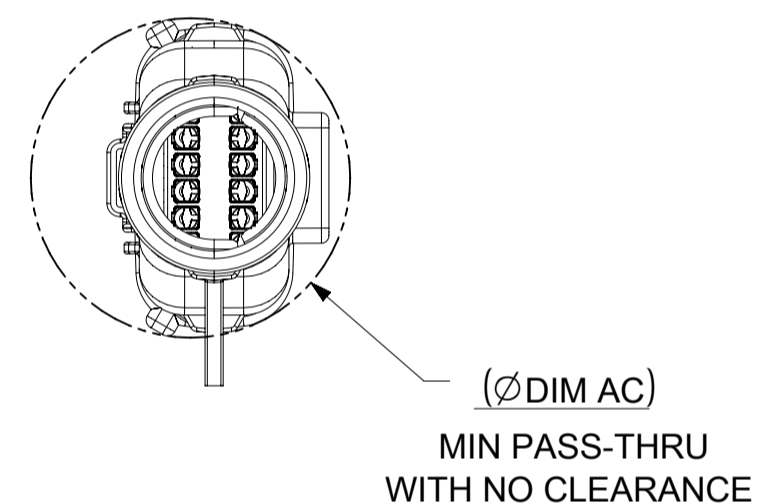

OVERALL MATED SYSTEM WITH RECEPTACLE BACKSHELL