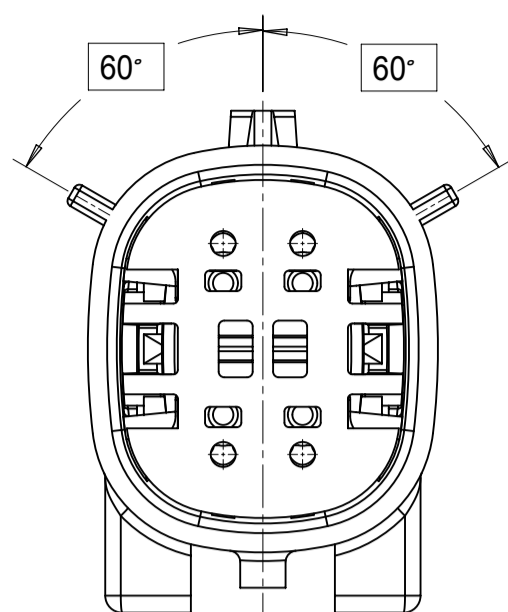

SHEET DESCRIPTION
CONFIGURATIONS

2X2 - STANDARD (STD)

2X2 - UL V0*

2X3 - STANDARD (STD)

2X3 - LENGTHENED

2X4 - STANDARD (STD)

2X6 - STANDARD (STD)

2X8 - STANDARD (STD)

2X10 - STANDARD (STD)

2X10 - UL V0*

UL V0 UNIQUE FEATURE
Partial1
SCALE 10:1

* MINOR GEOMETRY CHANGE THAN STANDARD CONFIGURATION.
SEE NOTE 2a FOR MORE INFORMATION

SYMBOLS = 0 = 0 = 0 = 0 = 0 = 0 = 0 = 0 = 0 = 0	THIS DRAWING CONTAINS INFORMATION THAT IS PROPRIETARY TO MOLEX ELECTRONIC TECHNOLOGIES, LLC AND SHOULD NOT BE USED WITHOUT WRITTEN PERMISSION		CURRENT REV DESC:				
	DIMENSION UNITS	SCALE	EC NO: 171650				
	mm	1.5:1	DRWN: PMANJUNATHAC 2018/01/03		SD-33482-0001	PSD	001
	GENERAL TOLERANCES (UNLESS SPECIFIED)		CHK'D: MVANSLAMBROU 2018/02/16		PRODUCT CUSTOMER DRAWING		
	ANGULAR TOL ± 1.0°		APPR: MVANSLAMBROU 2018/02/16		INITIAL REVISION:		
	4 PLACES ±		DRWN: APROFFITT 2014/04/28		REVISION		
	3 PLACES ±		APPR: VKOSHY 2014/05/14		E2		
	2 PLACES ± 0.1		MATERIAL NUMBER		CUSTOMER		
	1 PLACE ± 0.2		DRAWING		GENERAL MARKET		
	0 PLACES ±		SERIES		SHEET NUMBER		
DRAFT WHERE APPLICABLE MUST REMAIN WITHIN DIMENSIONS		THIRD ANGLE PROJECTION		2 OF 11			
		A1-SIZE					
		33482					

SHEET DESCRIPTION
KEY CONFIGURATIONS

2X2

KEY A

KEY B

KEY C

KEY D

2X3

KEY A