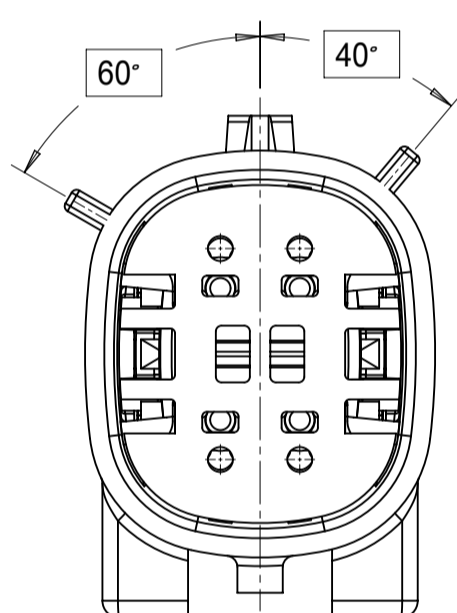

SHEET DESCRIPTION
CONFIGURATIONS

2X2 - STANDARD (STD)

2X2 - UL V0*

2X3 - STANDARD (STD)

2X3 - LENGTHENED

2X4 - STANDARD (STD)

2X6 - STANDARD (STD)

2X8 - STANDARD (STD)

2X10 - STANDARD (STD)

2X10 - UL V0*

UL V0 UNIQUE FEATURE
Partial1
SCALE 10:1

* MINOR GEOMETRY CHANGE THAN STANDARD CONFIGURATION.
SEE NOTE 2a FOR MORE INFORMATION

SYMBOLS = 0 = 0 = 0 = 0 = 0 = 0 = 0 = 0 = 0 = 0	THIS DRAWING CONTAINS INFORMATION THAT IS PROPRIETARY TO MOLEX ELECTRONIC TECHNOLOGIES, LLC AND SHOULD NOT BE USED WITHOUT WRITTEN PERMISSION		CURRENT REV DESC:				
	DIMENSION UNITS	SCALE	EC NO: 171650				
	mm	1.5:1	DRWN: PMANJUNATHAC 2018/01/03		SD-33482-0001	PSD	001
	GENERAL TOLERANCES (UNLESS SPECIFIED)		CHK'D: MVANSLAMBROU 2018/02/16		PRODUCT CUSTOMER DRAWING		
	ANGULAR TOL ± 1.0°		APPR: MVANSLAMBROU 2018/02/16		INITIAL REVISION:		
	4 PLACES ±		DRWN: APROFFITT 2014/04/28		REVISION		
	3 PLACES ±		APPR: VKOSHY 2014/05/14		E2		
	2 PLACES ± 0.1		MATERIAL NUMBER		CUSTOMER		
	1 PLACE ± 0.2		DRAWING		GENERAL MARKET		
	0 PLACES ±		SERIES		SHEET NUMBER		
DRAFT WHERE APPLICABLE MUST REMAIN WITHIN DIMENSIONS		THIRD ANGLE PROJECTION		2 OF 11			
		A1-SIZE					
		33482					

SHEET DESCRIPTION
KEY CONFIGURATIONS

2X2

KEY A

KEY B

KEY C

KEY D

2X3

KEY A

KEY B

KEY C

KEY D

2X4

KEY A

KEY B

KEY C

KEY D