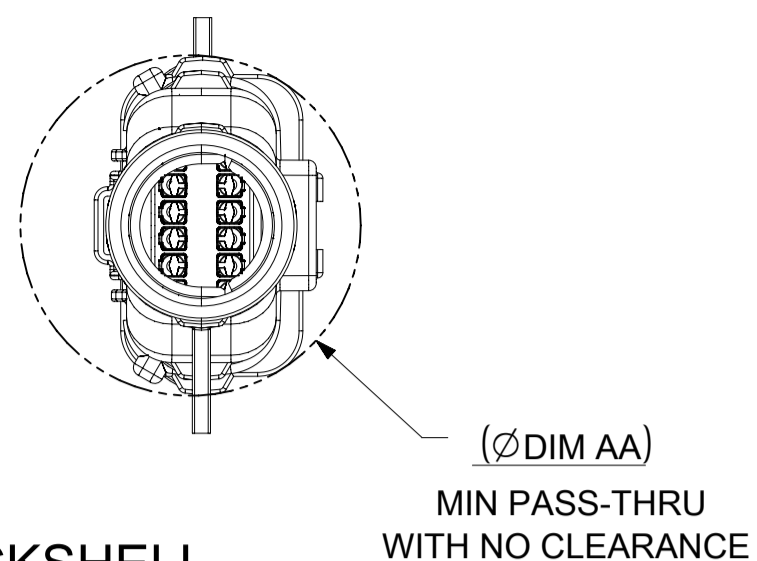

OVERALL MATED SYSTEM WITH BLADE AND RECEPTACLE BACKSHELL