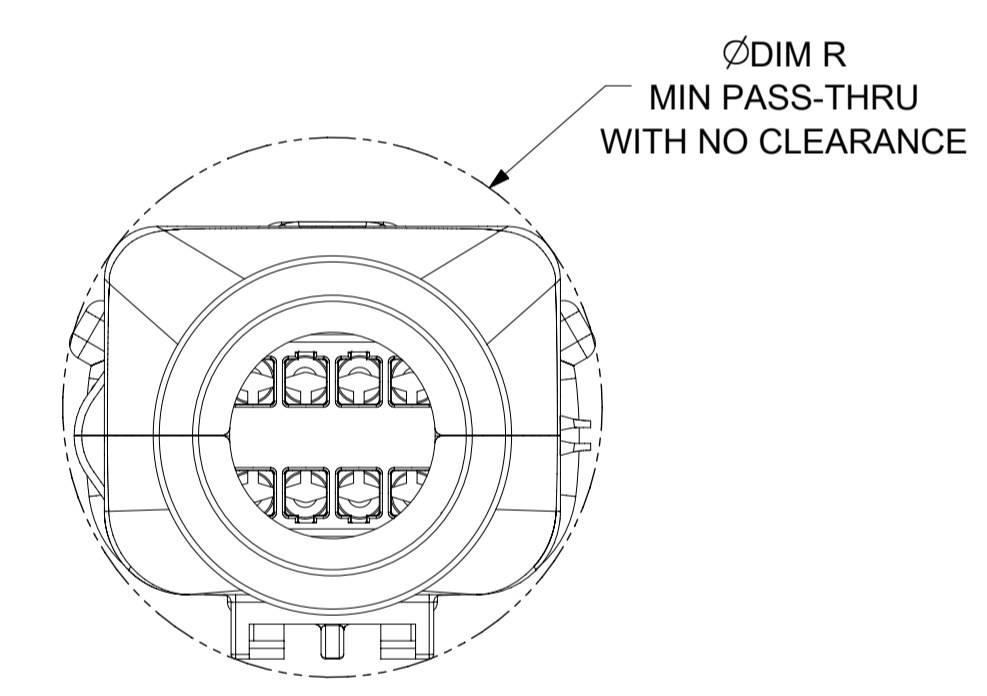

BLADE SEALED ASSEMBLY WITH BLADE BACKSHELL