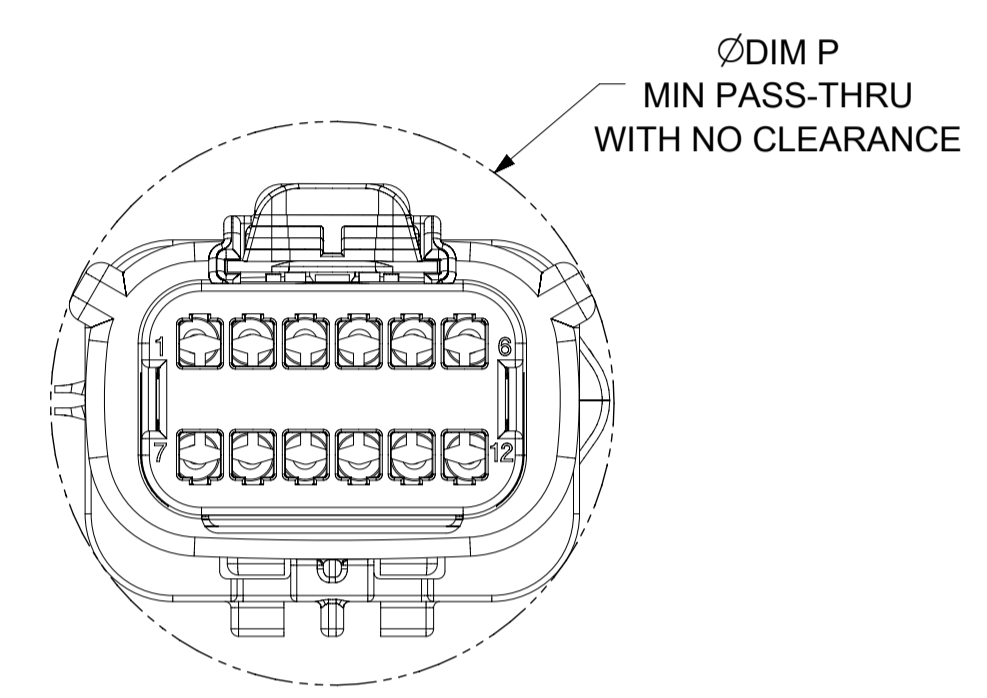

OVERALL MATED SYSTEM WITH RECEPTACLE BACKSHELL