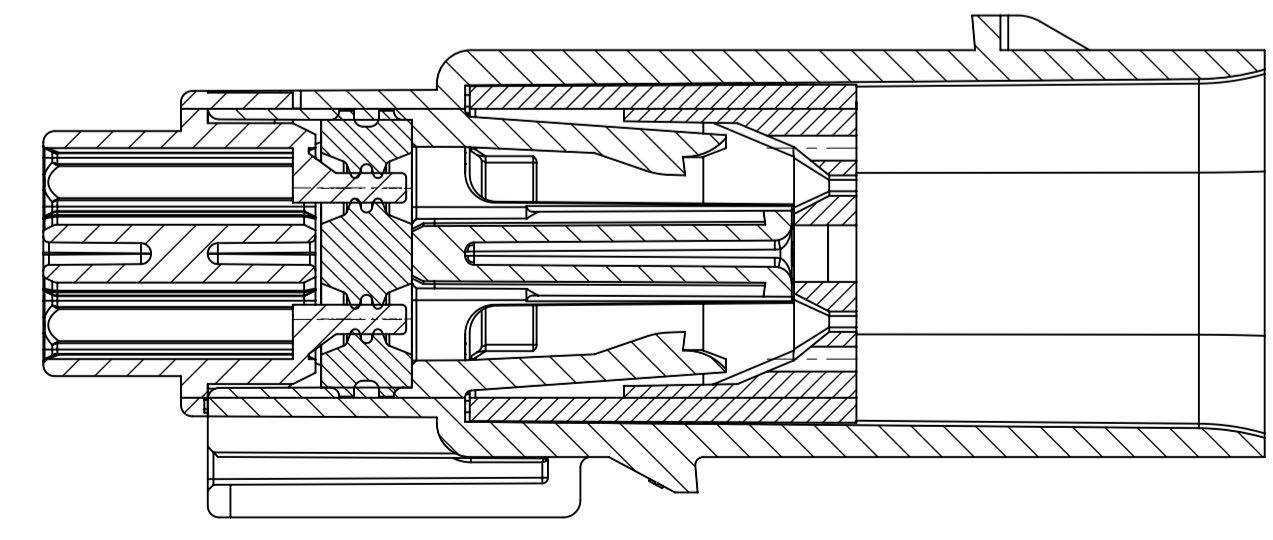

PRIMARY LOCK REINFORCEMENT (PLR) SHOWN IN FINAL-LOCK POSITION

SECTION V-V

SYMBOLS THIS DRAWING CONTAINS INFORMATION THAT IS PROPRIETARY TO MOLEX ELECTRONIC TECHNOLOGIES, LLC AND SHOULD NOT BE USED WITHOUT WRITTEN PERMISSION DIMENSION UNITS: mm SCALE: 3:1 GENERAL TOLERANCES (UNLESS SPECIFIED): ANGULAR TOL: ± 1.0° 4 PLACES: ± 3 PLACES: ± 2 PLACES: ± 0.1 1 PLACE: ± 0.2 0 PLACES: ± DRAFT WHERE APPLICABLE MUST REMAIN WITHIN DIMENSIONS	CURRENT REV DESC:		 MX150 BLADE DUAL ROW SEALED ASSEMBLY MAT SEAL				
	EC NO: 171650 DRWN: PMANJUNATHAC 2018/01/03 CHK'D: MVANSLAMBROU 2018/02/16 APPR: MVANSLAMBROU 2018/02/16				PRODUCT CUSTOMER DRAWING		
	INITIAL REVISION: DRWN: APROFFITT 2014/04/28 APPR: VKOSHY 2014/05/14		DOCUMENT NUMBER	DOC TYPE	DOC PART	REVISION	
	THIRD ANGLE PROJECTION 		DRAWING	SERIES	MATERIAL NUMBER	CUSTOMER	SHEET NUMBER
		A1-SIZE	33482	SD-33482-0001	GENERAL MARKET	E2	
						5 OF 11	

DOCUMENT STATUS	P1	RELEASE DATE	2018/02/16 22:02:26