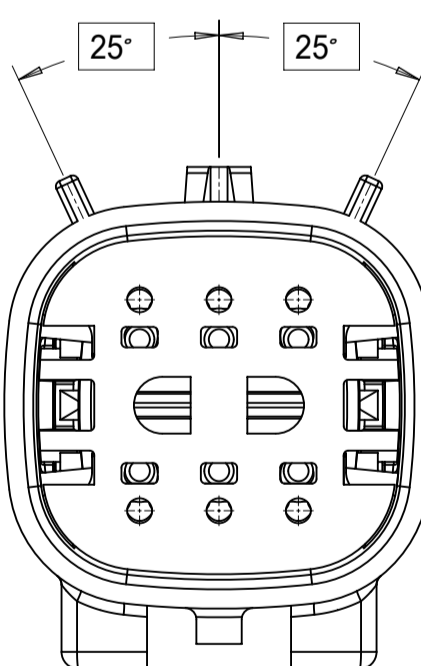

2X10 - STANDARD (STD)

2X10 - UL V0*

UL V0 UNIQUE FEATURE
Partial1
SCALE 10:1

* MINOR GEOMETRY CHANGE THAN STANDARD CONFIGURATION.
SEE NOTE 2a FOR MORE INFORMATION

SYMBOLS = 0 = 0 = 0 = 0 = 0 = 0 = 0 = 0 = 0 = 0	THIS DRAWING CONTAINS INFORMATION THAT IS PROPRIETARY TO MOLEX ELECTRONIC TECHNOLOGIES, LLC AND SHOULD NOT BE USED WITHOUT WRITTEN PERMISSION		CURRENT REV DESC:				
	DIMENSION UNITS	SCALE	EC NO: 171650				
	mm	1.5:1	DRWN: PMANJUNATHAC 2018/01/03		SD-33482-0001	PSD	001
	GENERAL TOLERANCES (UNLESS SPECIFIED)		CHK'D: MVANSLAMBROU 2018/02/16		PRODUCT CUSTOMER DRAWING		
	ANGULAR TOL ± 1.0°		APPR: MVANSLAMBROU 2018/02/16		INITIAL REVISION:		
	4 PLACES ±		DRWN: APROFFITT 2014/04/28		REVISION		
	3 PLACES ±		APPR: VKOSHY 2014/05/14		E2		
	2 PLACES ± 0.1		MATERIAL NUMBER		CUSTOMER		
	1 PLACE ± 0.2		DRAWING		GENERAL MARKET		
	0 PLACES ±		SERIES		SHEET NUMBER		
DRAFT WHERE APPLICABLE MUST REMAIN WITHIN DIMENSIONS		THIRD ANGLE PROJECTION		2 OF 11			
		A1-SIZE					
		33482					

SHEET DESCRIPTION
KEY CONFIGURATIONS

2X2

KEY A

KEY B

KEY C

KEY D

2X3

KEY A

KEY B

KEY C

KEY D

2X4

KEY A

KEY B

KEY C

KEY D