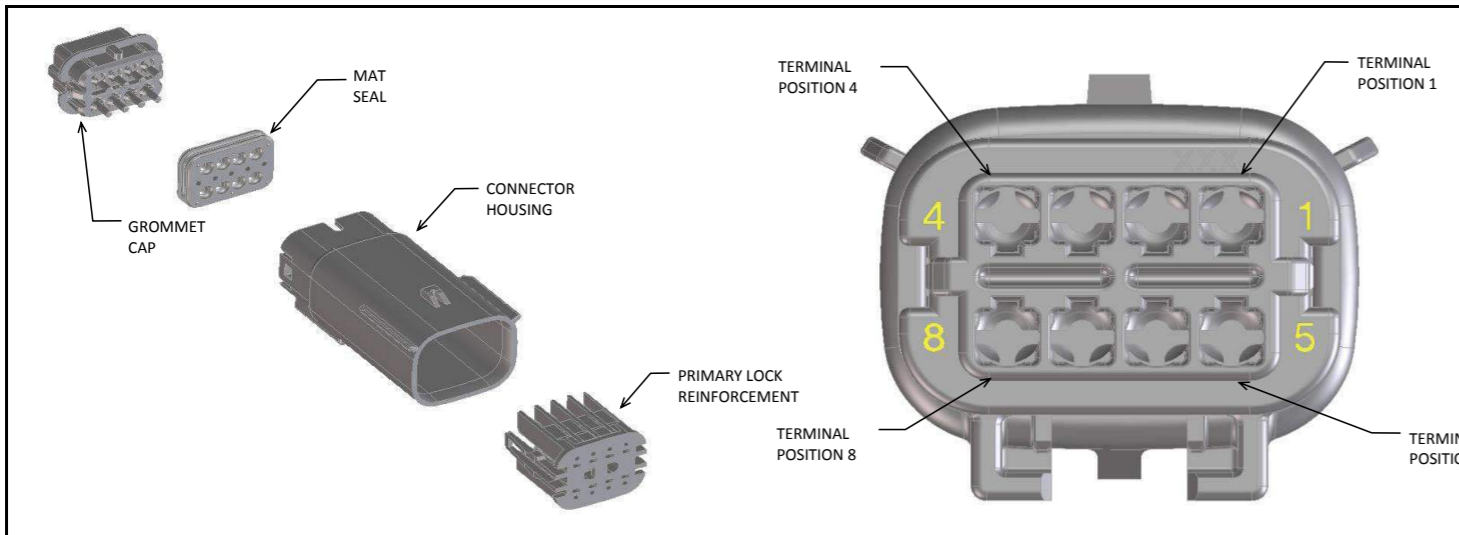

ABBREVIATION	DESCRIPTION	COLOR	MATERIAL
A-BLK	HOUSING, KEYING OPTION A	BLACK	SPS/NYLON GF20
B-LG	HOUSING, KEYING OPTION B	LIGHT GRAY	SPS/NYLON GF20
C-BR	HOUSING, KEYING OPTION C	BROWN	SPS/NYLON GF20
D-GR	HOUSING, KEYING OPTION D	GREEN	SPS/NYLON GF20
C-DG	HOUSING, KEYING OPTION C	DARK GRAY	SPS/NYLON GF20
D-SG	HOUSING, KEYING OPTION D	STONE GRAY	SPS/NYLON GF20
A-YW	HOUSING, KEYING OPTION A	YELLOW	SPS/NYLON GF20
GCP	GROMMET CAP (PLUGGED)	BLACK	SPS/NYLON GF20
GCO	GROMMET CAP (OPEN)	BLACK	SPS/NYLON GF20
PLR	PLR	NATURAL	SPS/NYLON GF20
M-R	MAT SEAL	RUST RED	INHERENTLY LUBRICATED SILICONE
M-B	MAT SEAL	ROYAL BLUE	INHERENTLY LUBRICATED SILICONE

FOR ADDITIONAL INFORMATION SEE SD-33482-0001