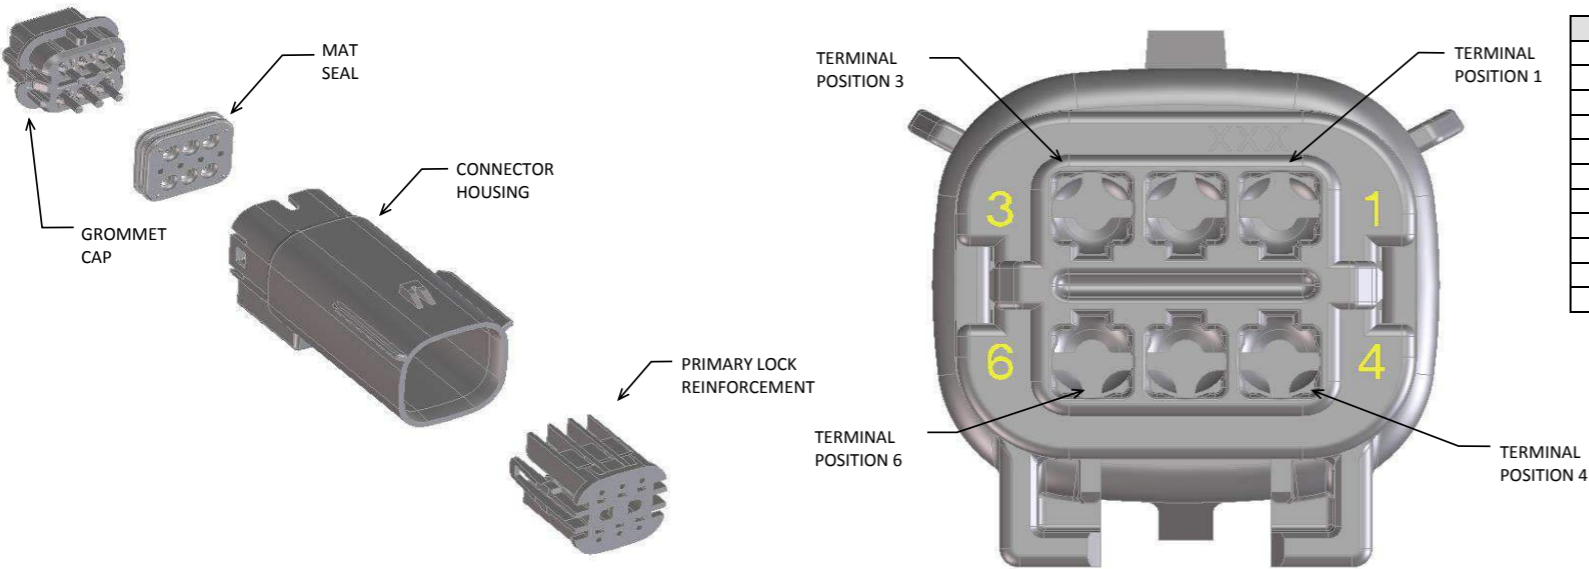

MX150 2X3 BLADE SEALED ASSEMBLY MAT SEAL
BOM AND PIN OUT SHEET

ABBREVIATION	DESCRIPTION	COLOR	MATERIAL
A-BLK	HOUSING, KEYING OPTION A	BLACK	SPS/NYLON GF20
B-LG	HOUSING, KEYING OPTION B	LIGHT GRAY	SPS/NYLON GF20
C-BR	HOUSING, KEYING OPTION C	BROWN	SPS/NYLON GF20
D-GR	HOUSING, KEYING OPTION D	GREEN	SPS/NYLON GF20
C-DG	HOUSING, KEYING OPTION C	DARK GRAY	SPS/NYLON GF20
D-SG	HOUSING, KEYING OPTION D	STONE GRAY	SPS/NYLON GF20
A-YW	HOUSING, KEYING OPTION A	YELLOW	SPS/NYLON GF20
GC	GROMMET CAP (STANDARD)	BLACK	SPS/NYLON GF20
GCL	GROMMET CAP (LENGTHENED)	BLACK	SPS/NYLON GF20
PLR	PLR	NATURAL	SPS/NYLON GF20
M	MAT SEAL	ROYAL BLUE	INHERENTLY LUBRICATED SILICONE

FOR ADDITIONAL INFORMATION SEE SD-33482-0001