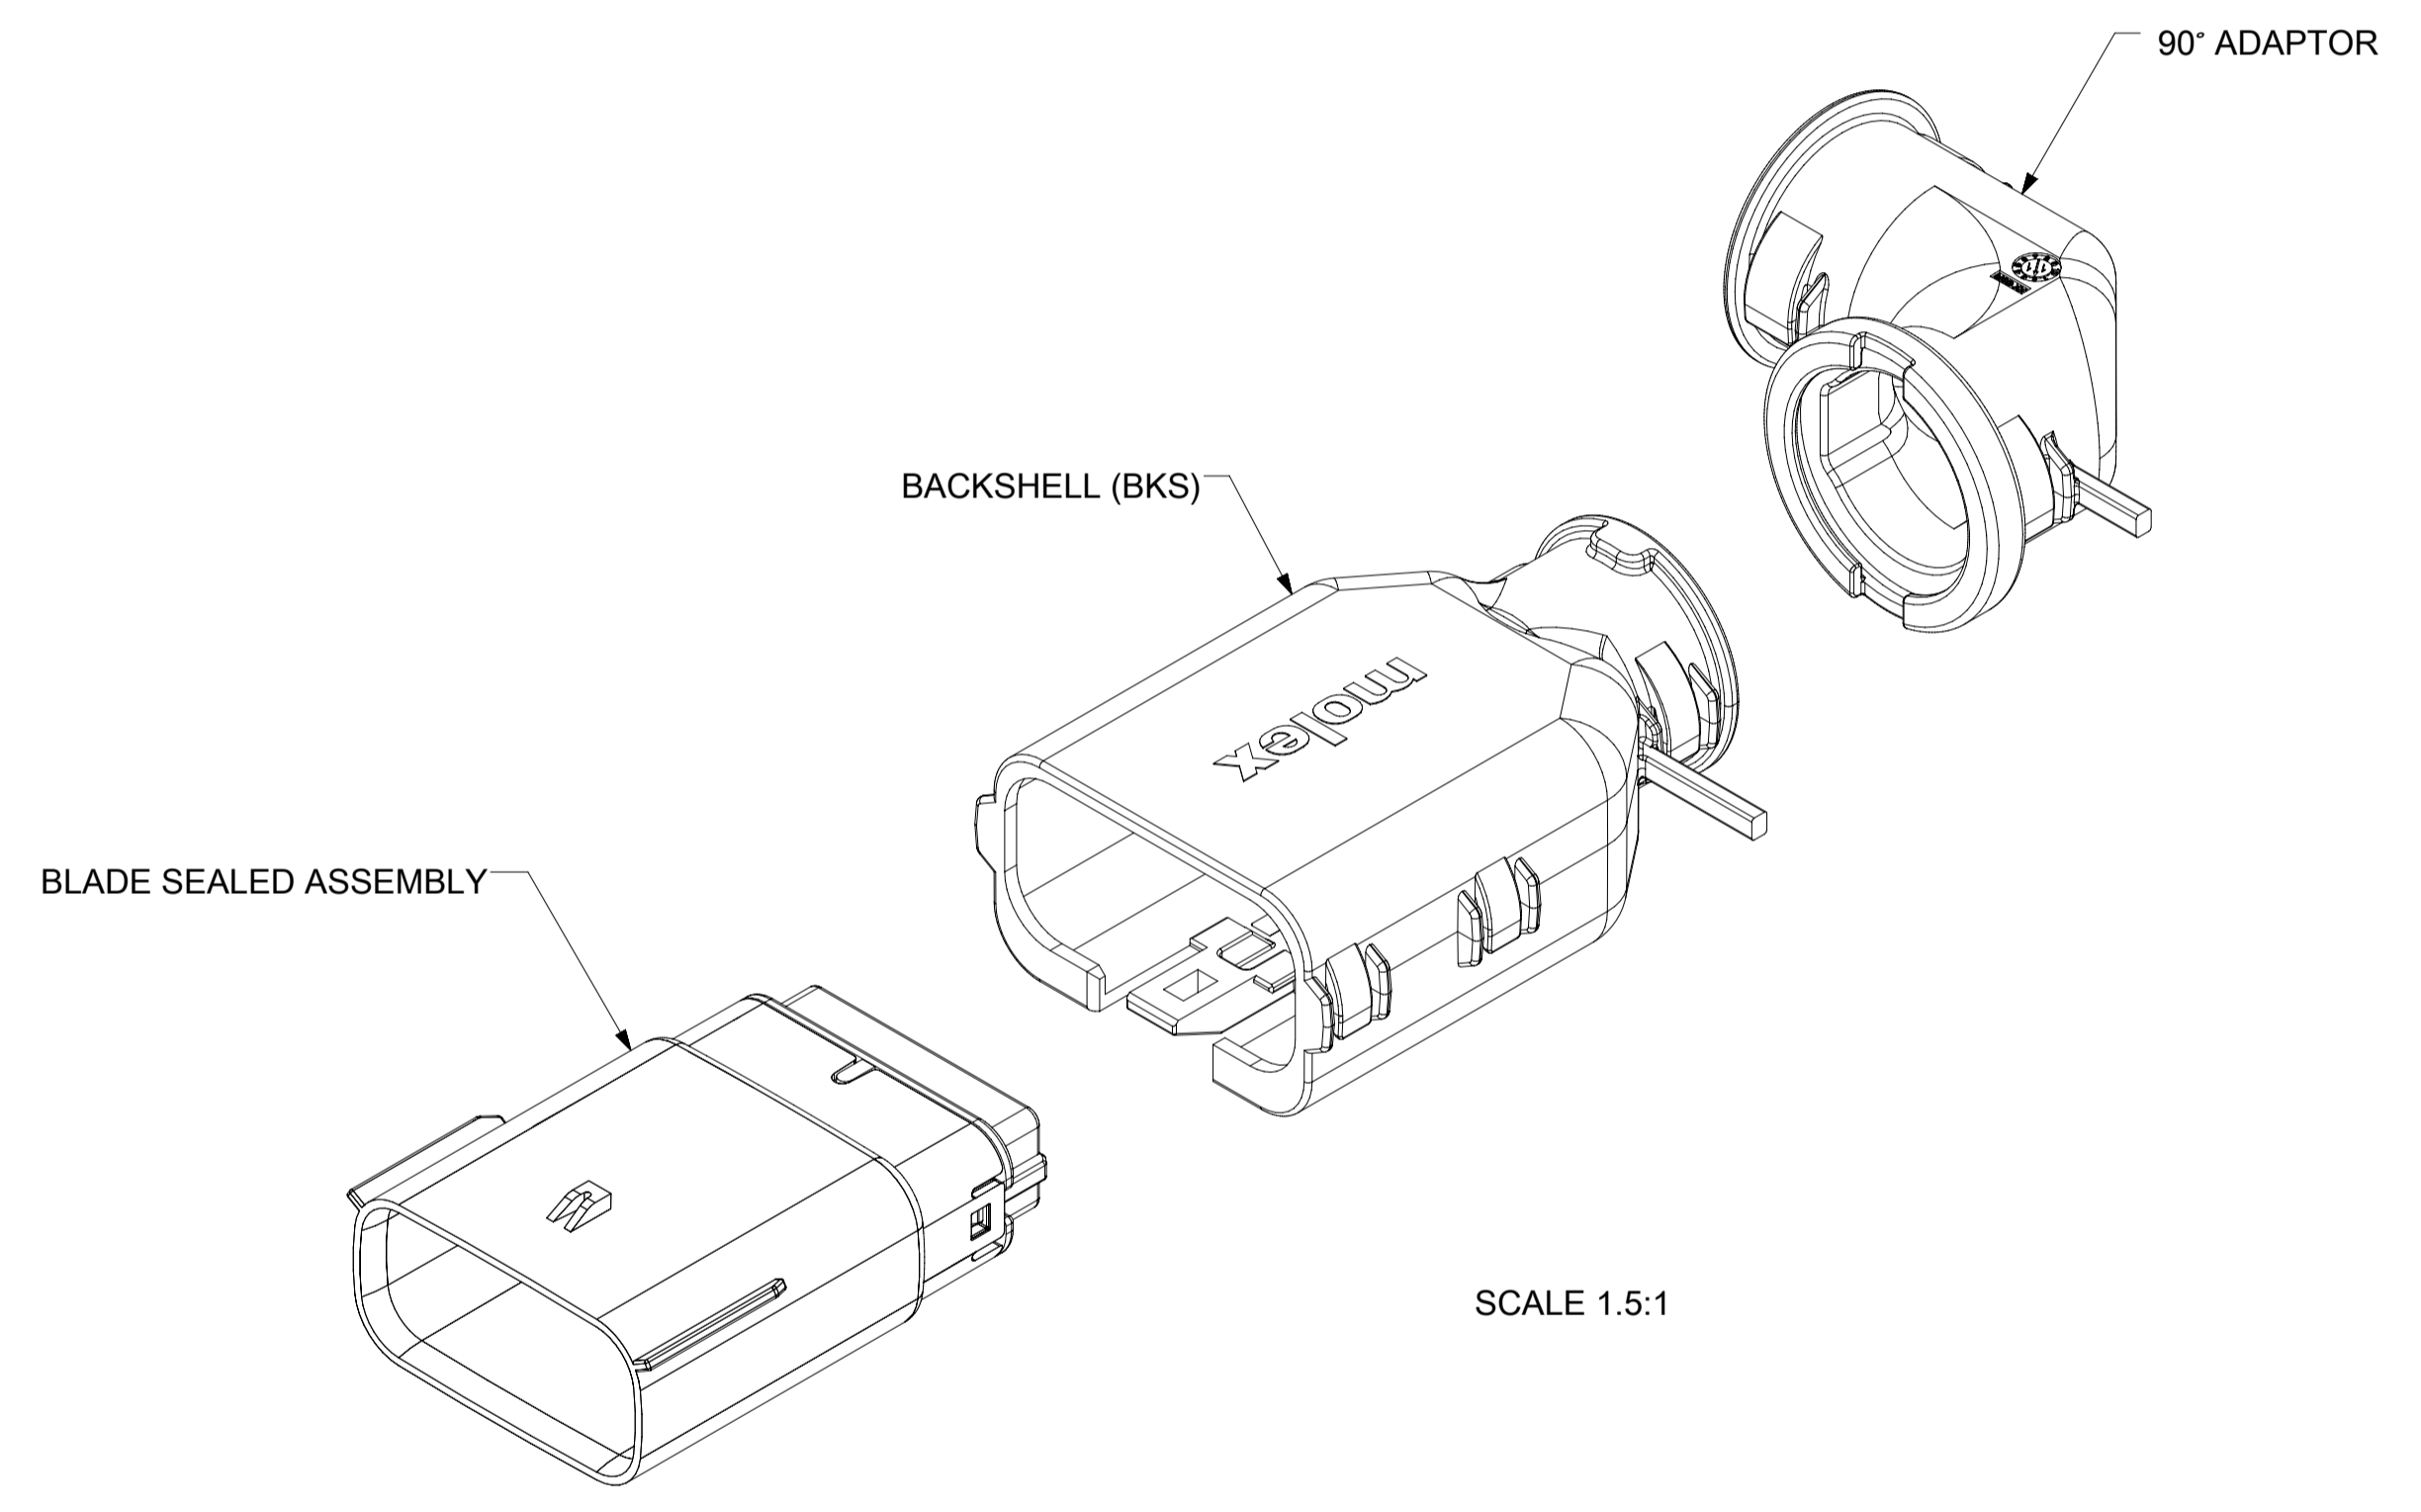

SYMBOLS = 0 = 0 = 0 = 0 = 0 = 0 = 0 = 0 = 0	THIS DRAWING CONTAINS INFORMATION THAT IS PROPRIETARY TO MOLEX ELECTRONIC TECHNOLOGIES, LLC AND SHOULD NOT BE USED WITHOUT WRITTEN PERMISSION		DIMENSION UNITS mm		SCALE 1.5:1		CURRENT REV DESC: EC NO: 171650 DRWN: PMANJUNATHAC 2018/01/03 CHK'D: MVANSLAMBROU 2018/02/16 APPR: MVANSLAMBROU 2018/02/16		 MX150 BLADE DUAL ROW SEALED ASSEMBLY MAT SEAL			
	GENERAL TOLERANCES (UNLESS SPECIFIED) ANGULAR TOL ± 1.0°		4 PLACES ± 3 PLACES ± 2 PLACES ± 0.1 1 PLACE ± 0.2 0 PLACES ±		INITIAL REVISION: DRWN: APROFFITT 2014/04/28 APPR: VKOSHY 2014/05/14		PRODUCT CUSTOMER DRAWING					
DRAFT WHERE APPLICABLE MUST REMAIN WITHIN DIMENSIONS		THIRD ANGLE PROJECTION		DRAWING A1-SIZE		SERIES 33482		DOCUMENT NUMBER SD-33482-0001		DOC TYPE PSD	DOC PART 001	REVISION E2
MATERIAL NUMBER		CUSTOMER GENERAL MARKET		SHEET NUMBER 7 OF 11