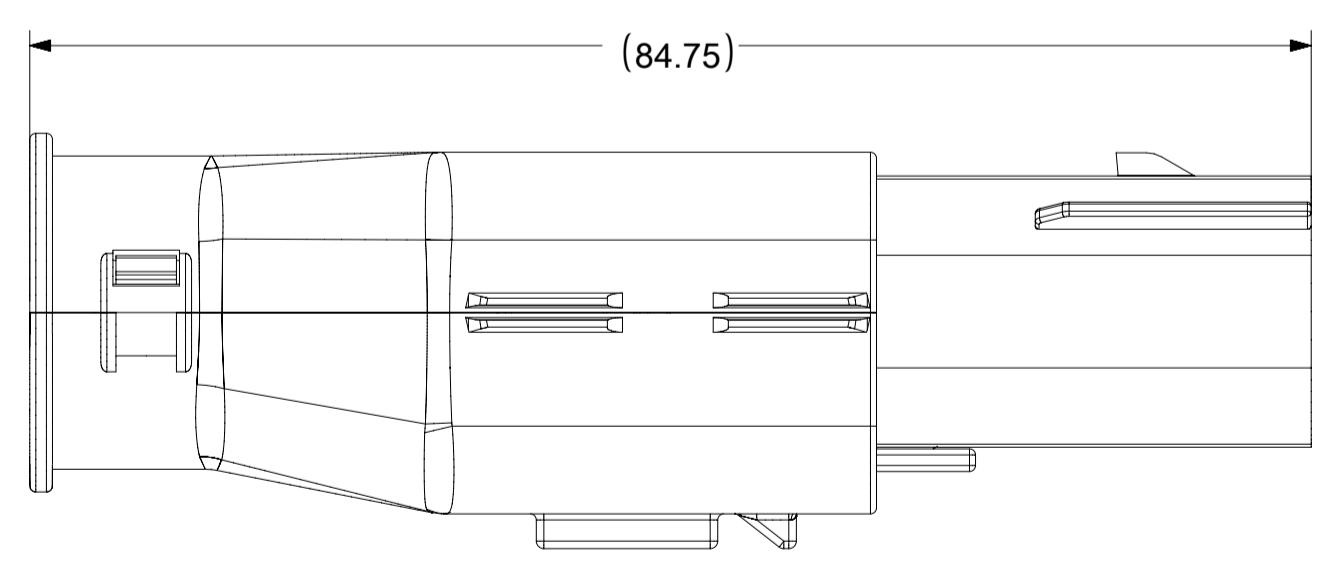

BLADE SEALED ASSEMBLY WITH BLADE BACKSHELL