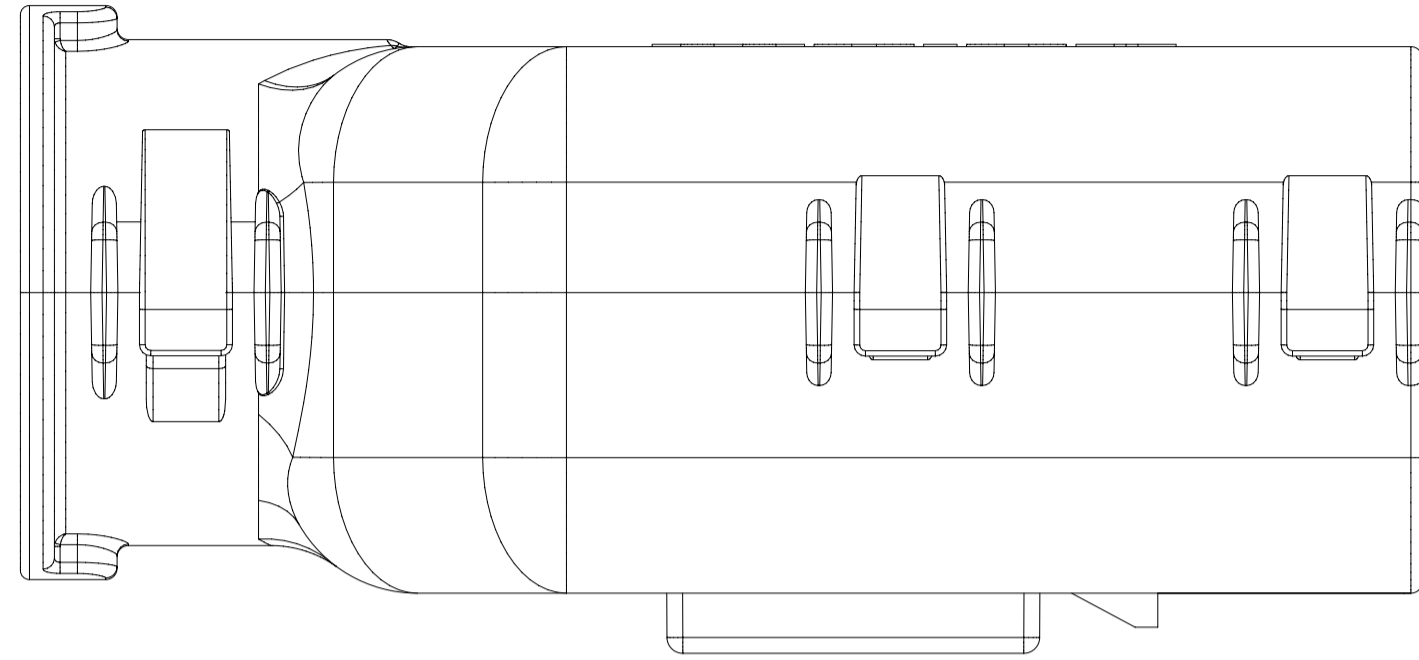

SECTION B-B

SYMBOLS		THIS DRAWING CONTAINS INFORMATION THAT IS PROPRIETARY TO MOLEX ELECTRONIC TECHNOLOGIES, LLC AND SHOULD NOT BE USED WITHOUT WRITTEN PERMISSION		CURRENT REV DESC:			molex					
▽ = 0	mm	SCALE	3:1							EC NO: 171650		
▽ = 0	GENERAL TOLERANCES (UNLESS SPECIFIED)		DRWN: PMANJUNATHAC 2018/01/03			MX150 BLADE DUAL ROW SEALED ASSEMBLY MAT SEAL						
▽ = 0	ANGULAR TOL ± 1.0°		CHK'D: MVANSLAMBROU 2018/02/16			PRODUCT CUSTOMER DRAWING						
▽ = 0	4 PLACES	±	APPR: MVANSLAMBROU 2018/02/16			DOCUMENT NUMBER						
▽ = 0	3 PLACES	±	INITIAL REVISION:			DOC TYPE | DOC PART | REVISION						
▽ = 0	2 PLACES	± 0.1	DRWN: APROFFITT 2014/04/28			SD-33482-0001 | PSD | 001 | E2						
▽ = 0	1 PLACE	± 0.2	APPR: VKOSHY 2014/05/14			MATERIAL NUMBER						
□ = 0	0 PLACES	±	THIRD ANGLE PROJECTION			CUSTOMER						
■ = 0	DRAFT WHERE APPLICABLE MUST REMAIN WITHIN DIMENSIONS		DRAWING			SHEET NUMBER						
▽ = 0			A1-SIZE			GENERAL MARKET | 9 OF 11						
					SERIES	33482