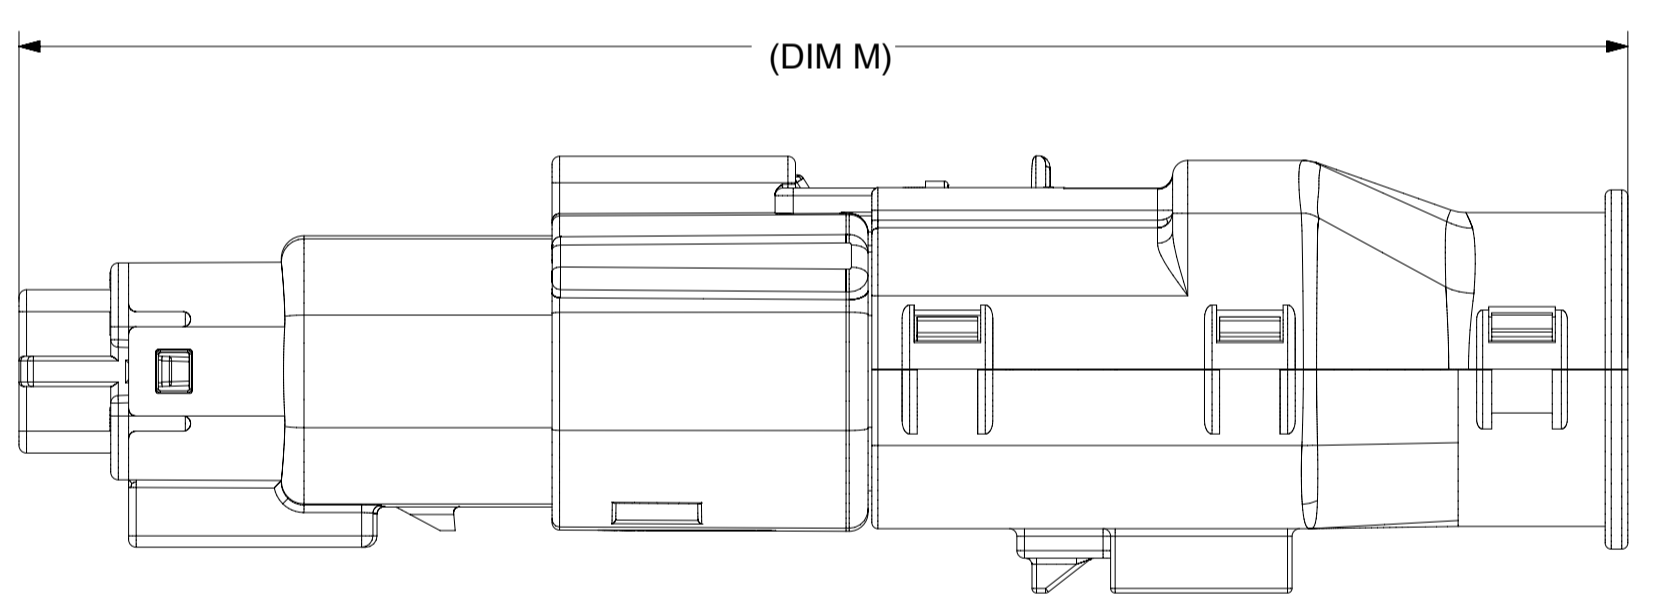

OVERALL MATED SYSTEM WITH BLADE BACKSHELL

OVERALL MATED SYSTEM WITH RECEPTACLE BACKSHELL