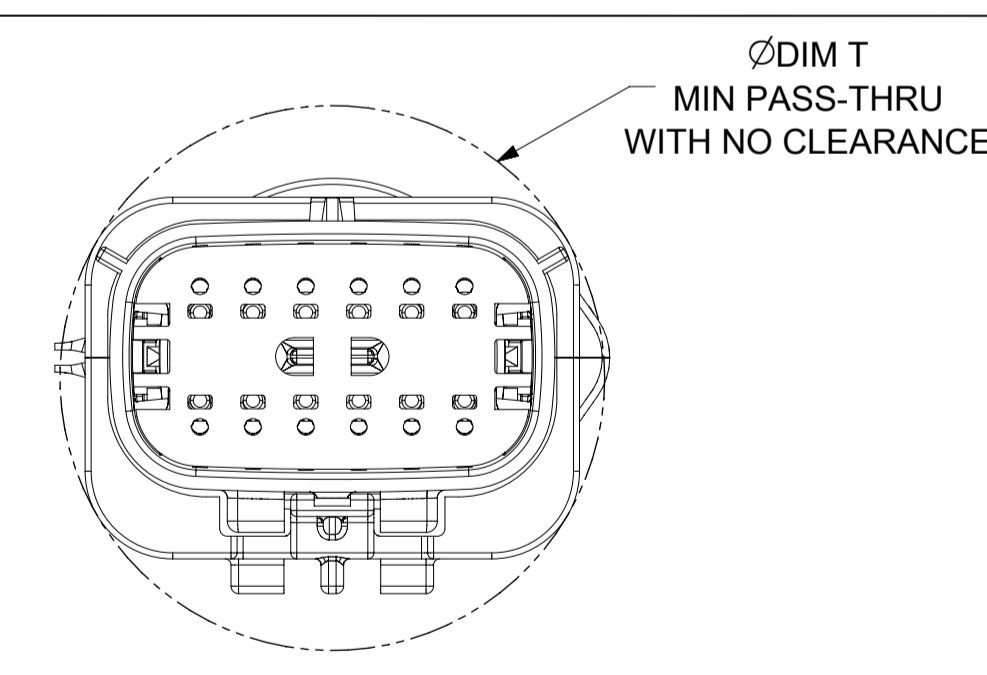

SHEET DESCRIPTION
SCHLEMMER BACKSHELL CONFIGURATIONS

CHARTED DIMENSIONS

CKT	BLADE CONFIGURATION	RECEPTACLE CONFIGURATION	DIMENSIONS				
			M	N	P	R	T
2X3	STANDARD	STANDARD	106.83	32.75	31.75	29.00	29.50
	LENGTHENED		108.71				
2X4	STANDARD	STANDARD	106.83	33.50	31.90	30.70	30.70
2X6	STANDARD	STANDARD	106.83	37.84	37.27	35.83	36.83

BLADE SEALED ASSEMBLY WITH BLADE BACKSHELL

SYMBOLS = 0 = 0 = 0 = 0 = 0 = 0 = 0 = 0 = 0 = 0	THIS DRAWING CONTAINS INFORMATION THAT IS PROPRIETARY TO MOLEX ELECTRONIC TECHNOLOGIES, LLC AND SHOULD NOT BE USED WITHOUT WRITTEN PERMISSION DIMENSION UNITS: mm SCALE: 2:1 GENERAL TOLERANCES (UNLESS SPECIFIED) ANGULAR TOL ± 1.0°	CURRENT REV DESC: EC NO: 171650 DRWN: PMANJUNATHAC 2018/01/03 CHK'D: MVANSLAMBROU 2018/02/16 APPR: MVANSLAMBROU 2018/02/16 INITIAL REVISION: DRWN: APROFFITT 2014/04/28 APPR: VKOSHY 2014/05/14	 MX150 BLADE DUAL ROW SEALED ASSEMBLY MAT SEAL		
	PRODUCT CUSTOMER DRAWING DOCUMENT NUMBER: SD-33482-0001 DOC TYPE: PSD DOC PART: 001 REVISION: E2	MATERIAL NUMBER: 33482 CUSTOMER: GENERAL MARKET SHEET NUMBER: 10 OF 11			
	DRAFT WHERE APPLICABLE MUST REMAIN WITHIN DIMENSIONS	THIRD ANGLE PROJECTION 	DRAWING: A1-SIZE SERIES: 33482		

DOCUMENT STATUS	P1	RELEASE DATE	2018/02/16 22:02:26