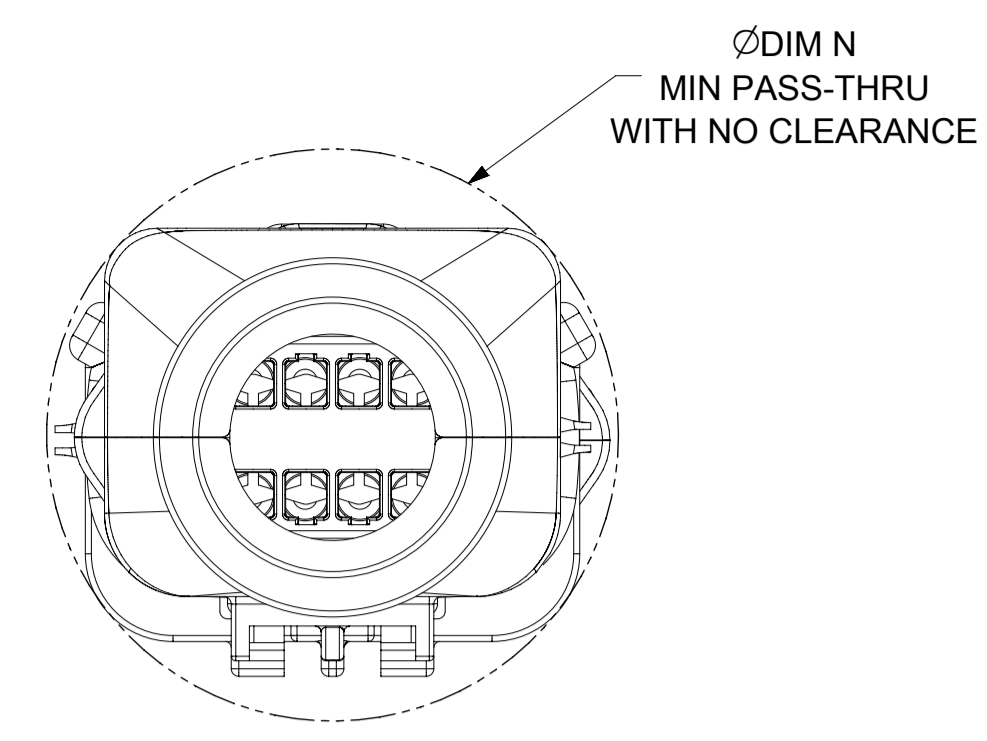

OVERALL MATED SYSTEM WITH BLADE AND RECEPTACLE BACKSHELL