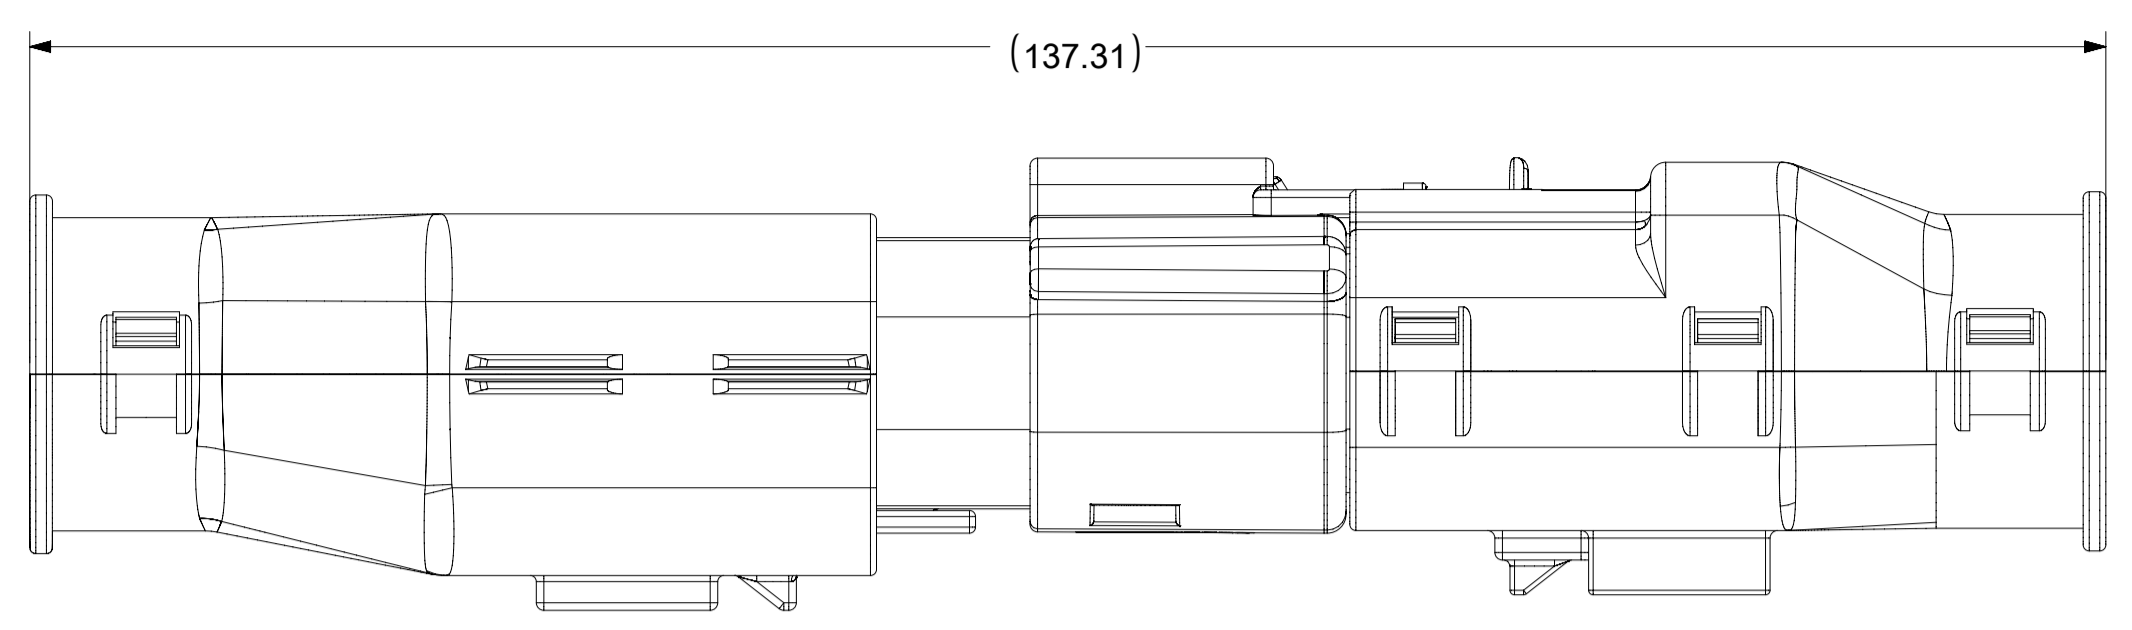

SHEET DESCRIPTION
SCHLEMMER BACKSHELL CONFIGURATIONS

CHARTED DIMENSIONS

CKT	BLADE CONFIGURATION	RECEPTACLE CONFIGURATION	DIMENSIONS				
			M	N	P	R	T
2X3	STANDARD	STANDARD	106.83	32.75	31.75	29.00	29.50
	LENGTHENED		108.71				
2X4	STANDARD	STANDARD	106.83	33.50	31.90	30.70	30.70
2X6	STANDARD	STANDARD	106.83	37.84	37.27	35.83	36.83

OVERALL MATED SYSTEM WITH BLADE AND RECEPTACLE BACKSHELL