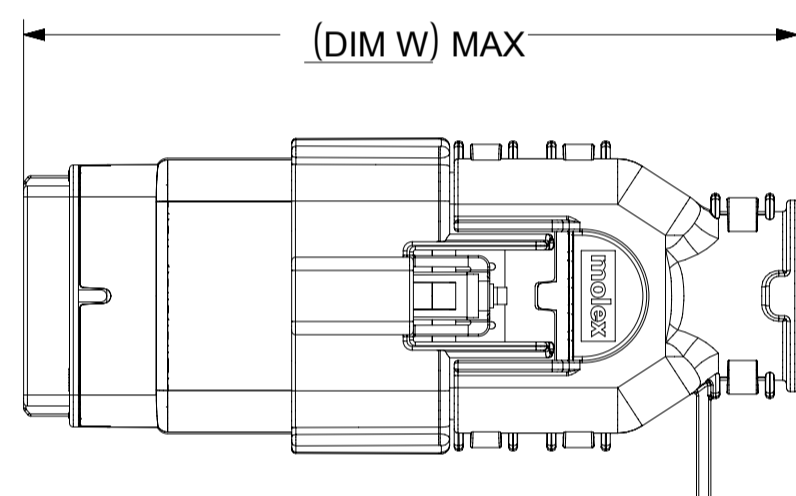

OVERALL MATED SYSTEM WITH RECEPTACLE BACKSHELL