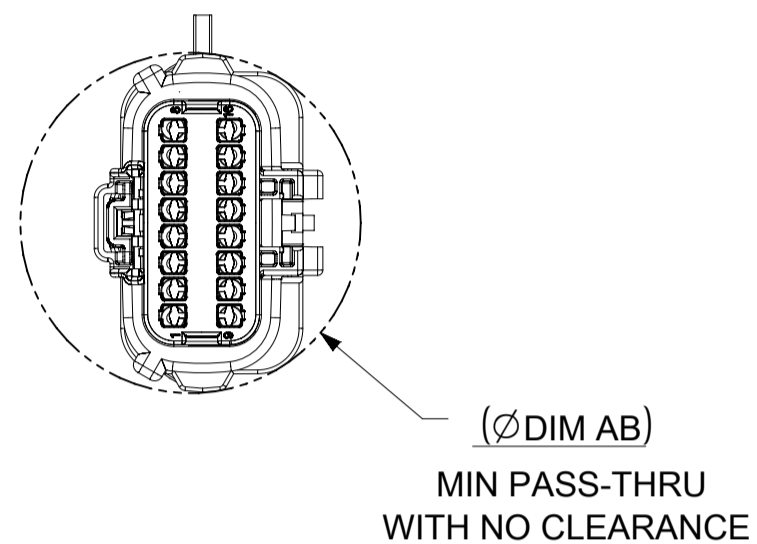

OVERALL MATED SYSTEM WITH RECEPTACLE BACKSHELL