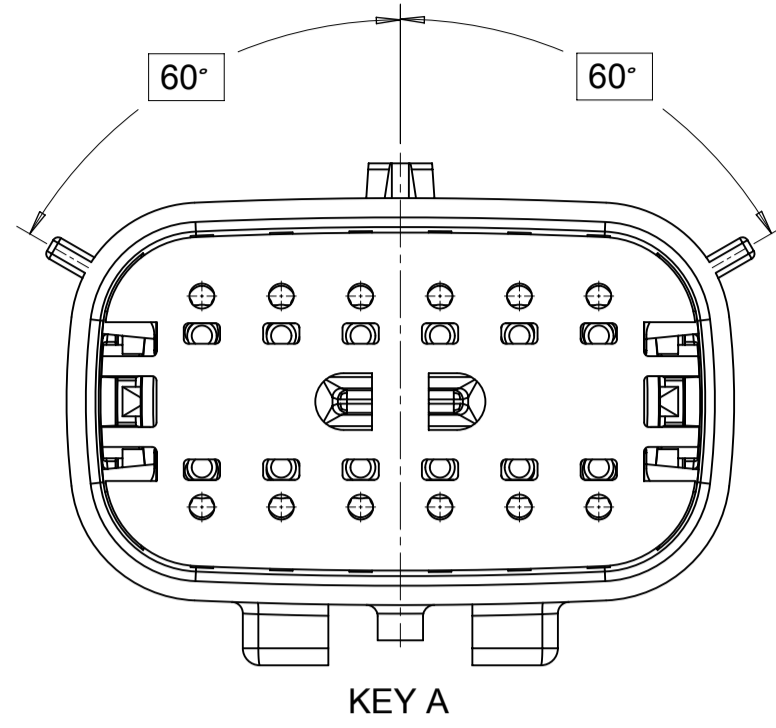

SHEET DESCRIPTION
KEY CONFIGURATIONS CONT.

2X6