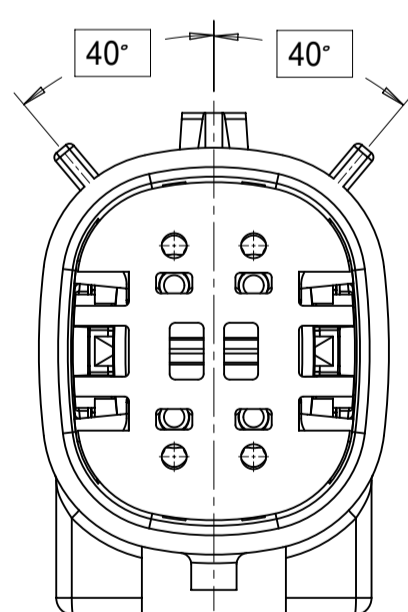

SHEET DESCRIPTION
CONFIGURATIONS

2X2 - STANDARD (STD)

2X2 - UL V0*

2X3 - STANDARD (STD)

2X3 - LENGTHENED

2X4 - STANDARD (STD)

2X6 - STANDARD (STD)

2X8 - STANDARD (STD)

2X10 - STANDARD (STD)

2X10 - UL V0*

UL V0 UNIQUE FEATURE
Partial1
SCALE 10:1

* MINOR GEOMETRY CHANGE THAN STANDARD CONFIGURATION.
SEE NOTE 2a FOR MORE INFORMATION

SYMBOLS = 0 = 0 = 0 = 0 = 0 = 0 = 0 = 0 = 0 = 0	THIS DRAWING CONTAINS INFORMATION THAT IS PROPRIETARY TO MOLEX ELECTRONIC TECHNOLOGIES, LLC AND SHOULD NOT BE USED WITHOUT WRITTEN PERMISSION		CURRENT REV DESC:				
	DIMENSION UNITS	SCALE	EC NO: 171650				
	mm	1.5:1	DRWN: PMANJUNATHAC 2018/01/03		SD-33482-0001	PSD	001
	GENERAL TOLERANCES (UNLESS SPECIFIED)		CHK'D: MVANSLAMBROU 2018/02/16		PRODUCT CUSTOMER DRAWING		
	ANGULAR TOL ± 1.0°		APPR: MVANSLAMBROU 2018/02/16		INITIAL REVISION:		
	4 PLACES ±		DRWN: APROFFITT 2014/04/28		REVISION		
	3 PLACES ±		APPR: VKOSHY 2014/05/14		E2		
	2 PLACES ± 0.1		MATERIAL NUMBER		CUSTOMER		
	1 PLACE ± 0.2		DRAWING		GENERAL MARKET		
	0 PLACES ±		SERIES		SHEET NUMBER		
DRAFT WHERE APPLICABLE MUST REMAIN WITHIN DIMENSIONS		THIRD ANGLE PROJECTION		2 OF 11			
		A1-SIZE					
		33482					

SHEET DESCRIPTION
KEY CONFIGURATIONS

2X2

KEY A

KEY B

KEY C

KEY D

2X3

KEY A

KEY B

KEY C

KEY D

2X4

KEY A

KEY B

KEY C

KEY D