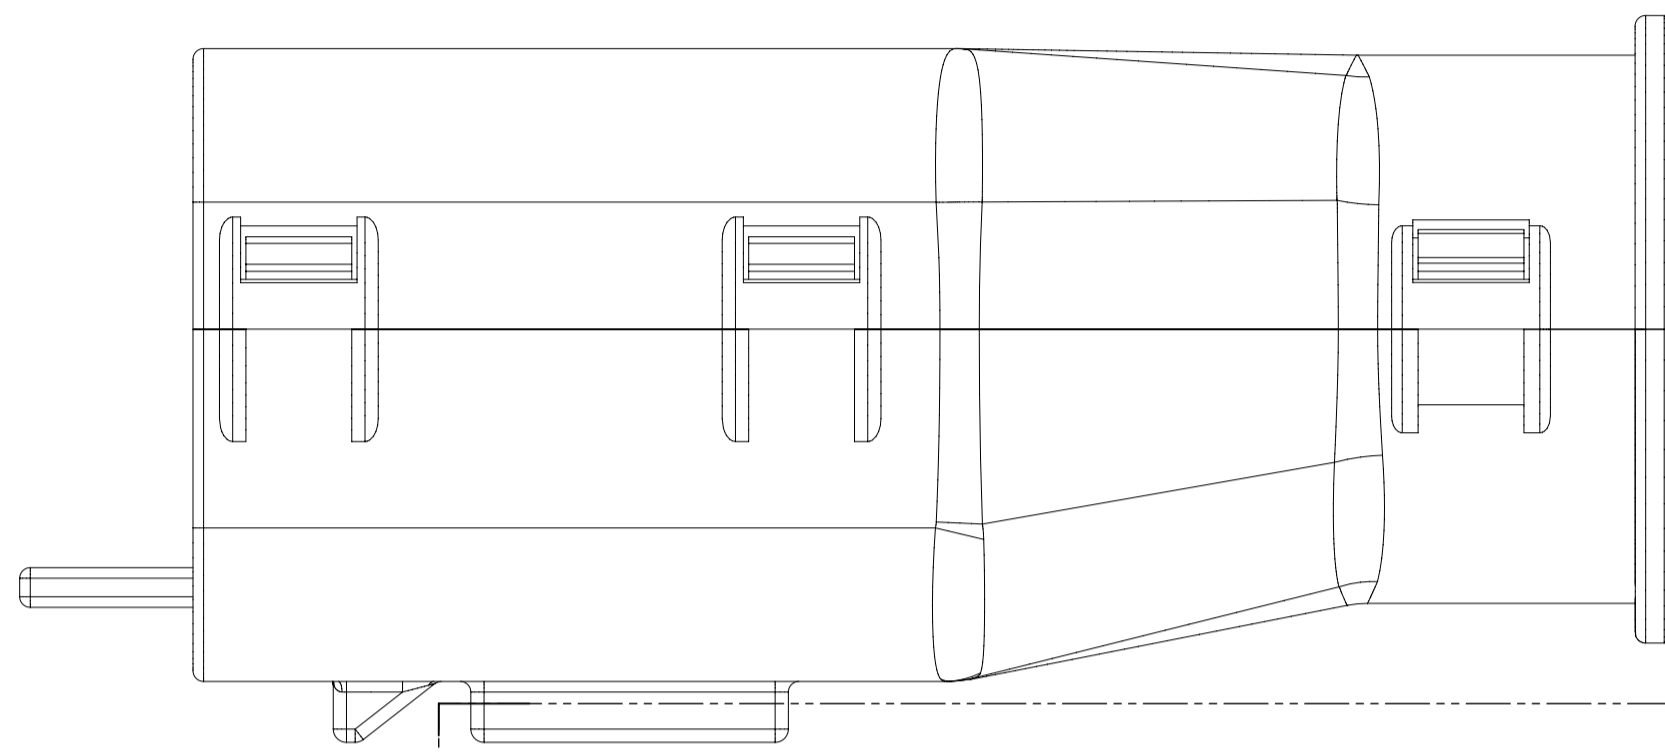

SECTION A-A