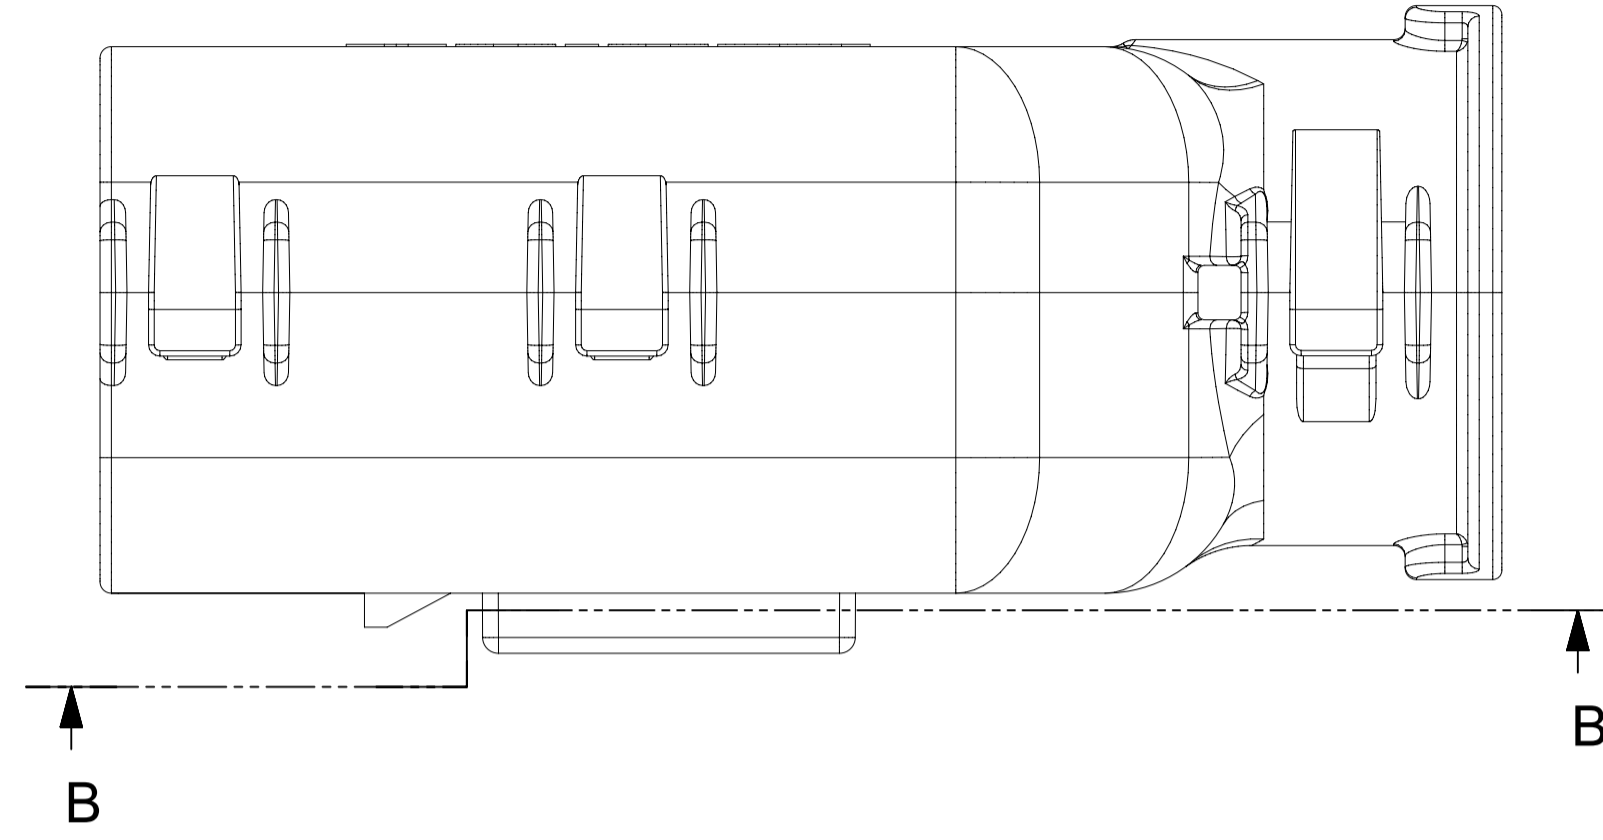

SECTION B-B

SYMBOLS		THIS DRAWING CONTAINS INFORMATION THAT IS PROPRIETARY TO MOLEX ELECTRONIC TECHNOLOGIES, LLC AND SHOULD NOT BE USED WITHOUT WRITTEN PERMISSION		CURRENT REV DESC:			molex					
▽ = 0	mm	SCALE	3:1							EC NO: 171650		
▽ = 0	GENERAL TOLERANCES (UNLESS SPECIFIED)		DRWN: PMANJUNATHAC 2018/01/03			MX150 BLADE DUAL ROW SEALED ASSEMBLY MAT SEAL						
▽ = 0	ANGULAR TOL ± 1.0°		CHK'D: MVANSLAMBROU 2018/02/16			PRODUCT CUSTOMER DRAWING						
▽ = 0	4 PLACES	±	APPR: MVANSLAMBROU 2018/02/16			DOCUMENT NUMBER						
▽ = 0	3 PLACES	±	INITIAL REVISION:			DOC TYPE | DOC PART | REVISION						
▽ = 0	2 PLACES	± 0.1	DRWN: APROFFITT 2014/04/28			SD-33482-0001 | PSD | 001 | E2						
▽ = 0	1 PLACE	± 0.2	APPR: VKOSHY 2014/05/14			MATERIAL NUMBER						
□ = 0	0 PLACES	±	THIRD ANGLE PROJECTION			CUSTOMER						
■ = 0	DRAFT WHERE APPLICABLE MUST REMAIN WITHIN DIMENSIONS		DRAWING			SHEET NUMBER						
▽ = 0			A1-SIZE			GENERAL MARKET | 9 OF 11						
					SERIES	33482