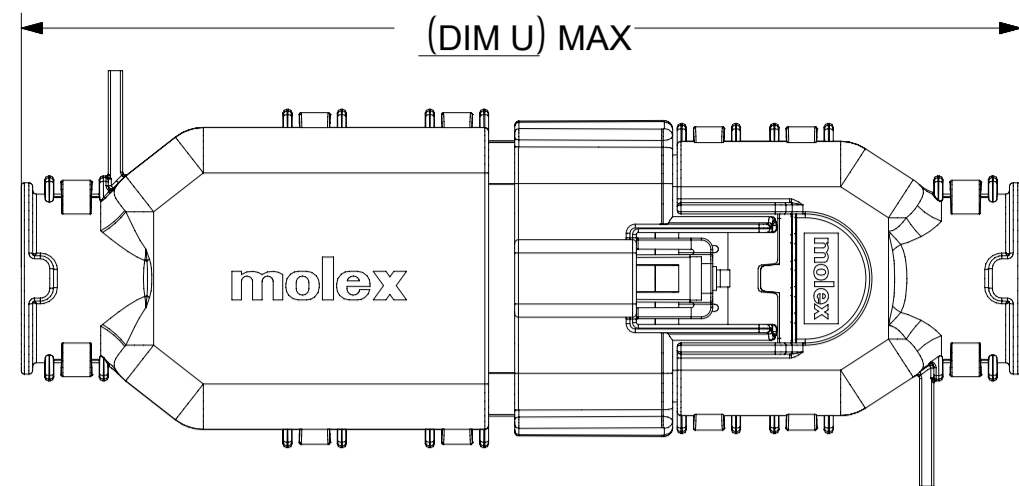

SHEET DESCRIPTION
MOLEX BACKSHELL CONFIGURATIONS

OVERALL MATED SYSTEM WITH BLADE AND RECEPTACLE BACKSHELL