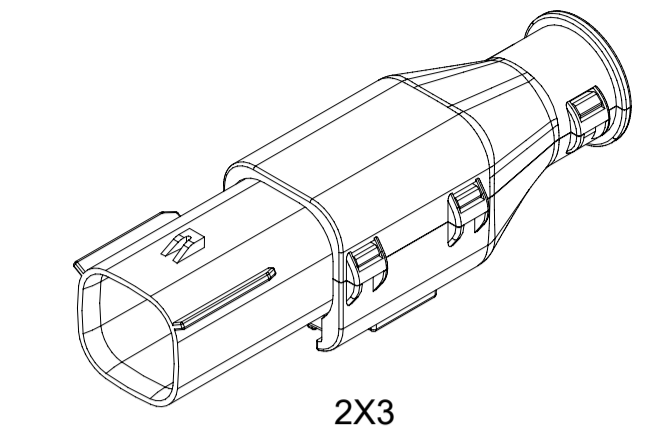

SHEET DESCRIPTION
BACKSHELL NOTES

BACKSHELL NOTES: VALID UNLESS OTHERWISE SPECIFIED

1. GENERAL:
  a. APPLICATION SPECIFICATION SEE: AS-34951-001
  -DESIGNED TO MATE WITH BLADE SEALED ASSEMBLY SPECIFIED IN MOLEX DRAWING SD-33482-0001.
  -SYSTEM TO BE USED WITH WIRE WITHIN DIAMETER RANGE OF 1.2mm TO 2.69mm.
  -COMPONENTS ARE OPTIONAL AND MUST BE PURCHASED SEPERATELY.
  -DESIGN IS OWNED BY SCHLEMMER FOR SCHLEMMER BACKSHELL.
  -DESIGN IS OWNED BY MOLEX FOR MOLEX BACKSHELL.
  -90° ADAPTOR DESIGN IS OWNED BY MOLEX.
  -FOR ADDITIONAL INFORMATION SEE THE BACKSHELL COMPONENT DRAWING SD-34950-0001.

2X3