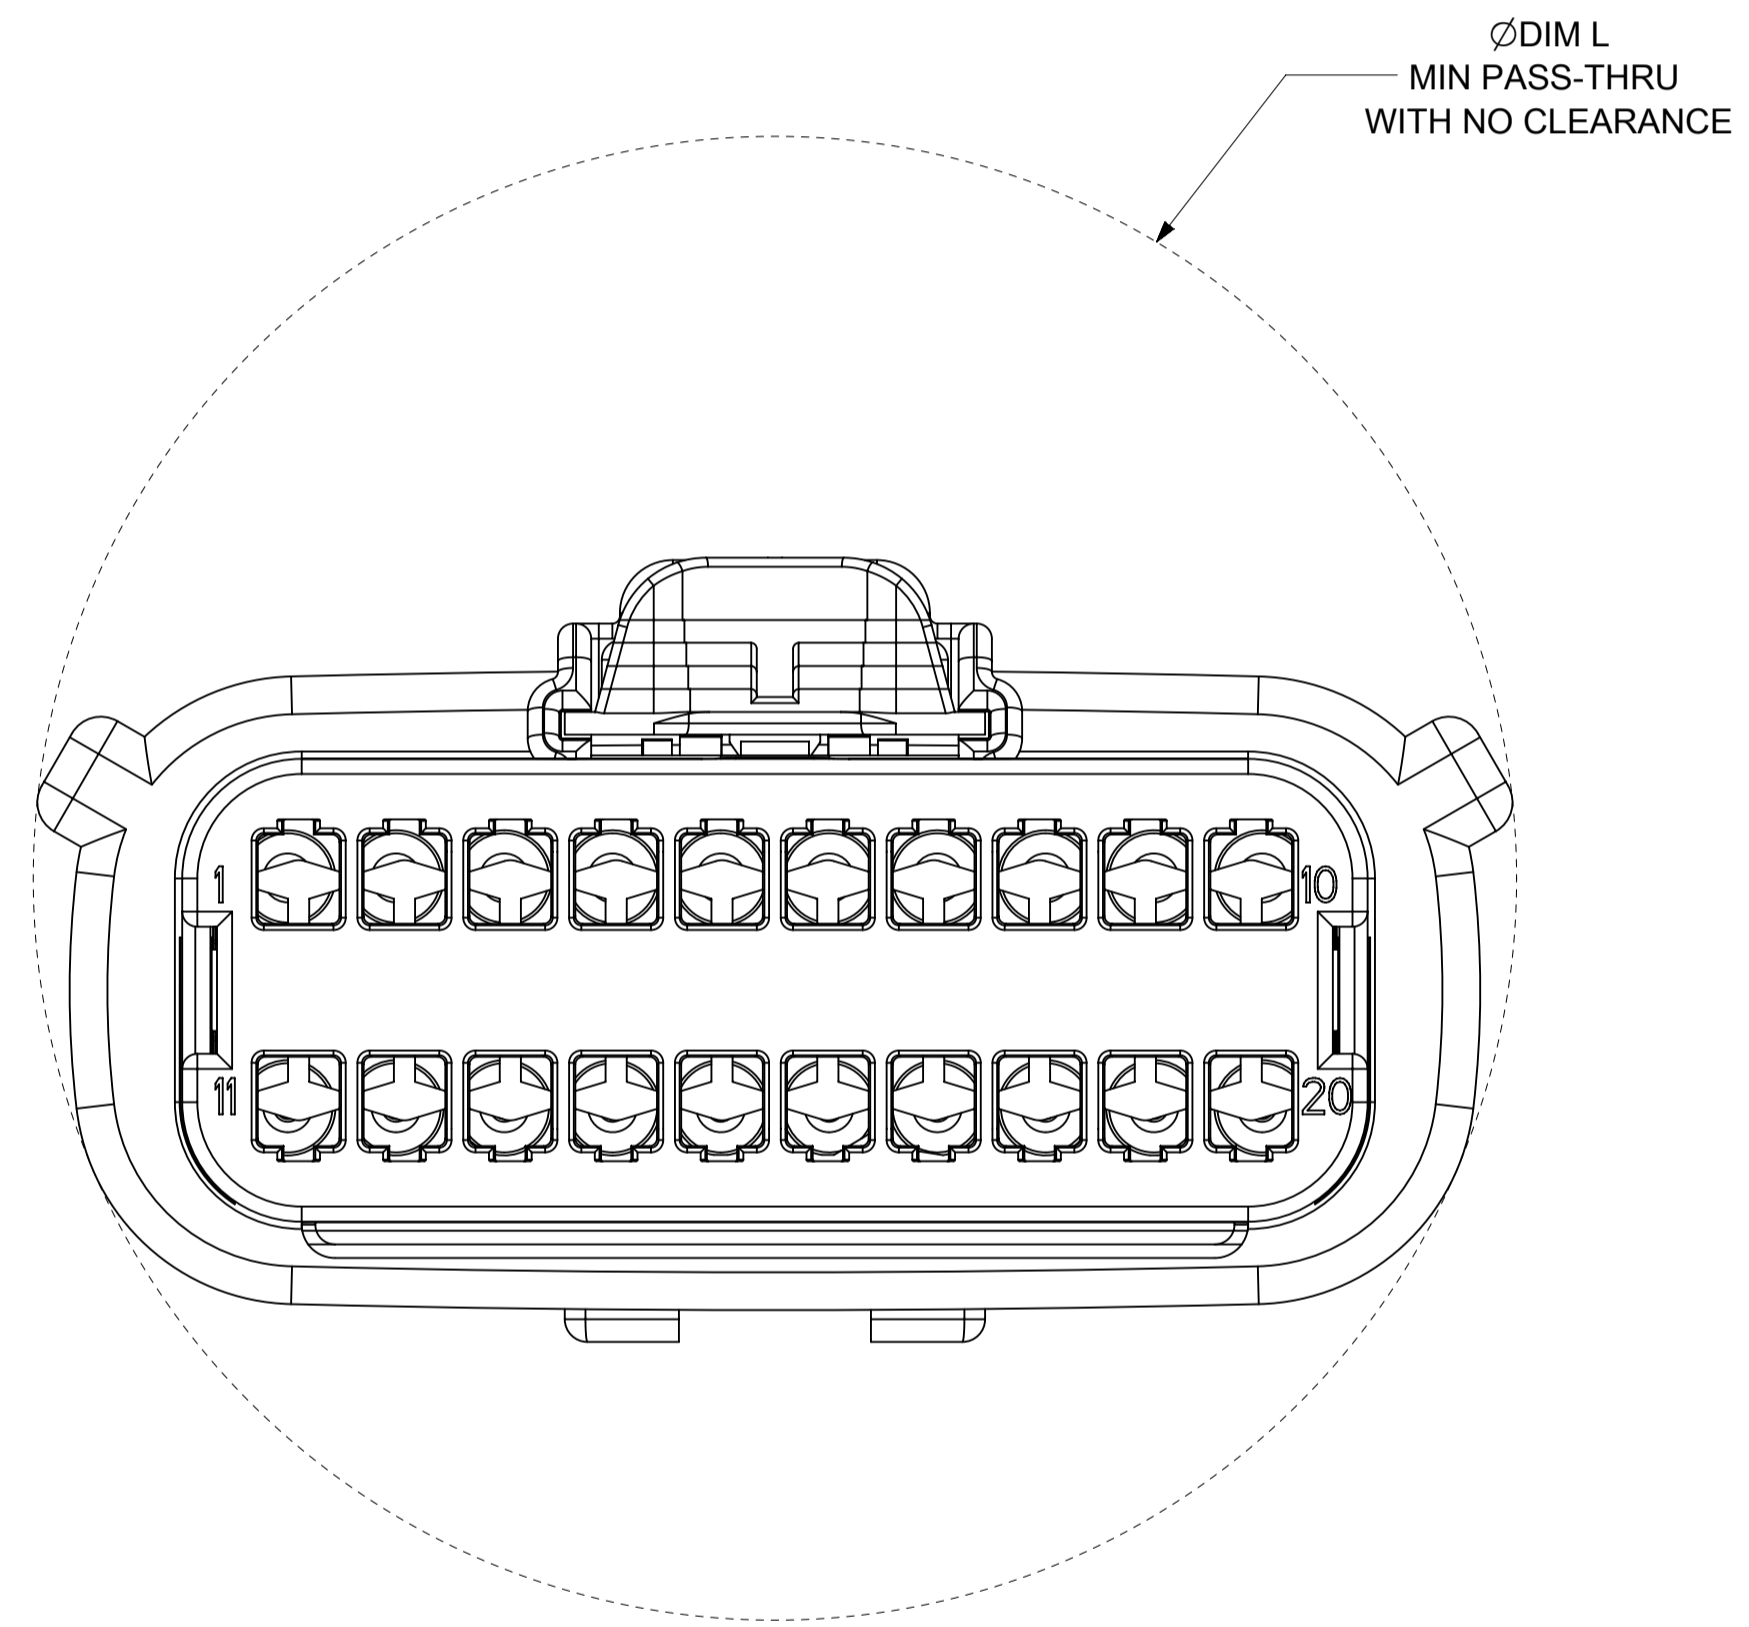

DOCUMENT STATUS	P1	RELEASE DATE	2018/02/16 22:02:26
-----------------	----	--------------	---------------------

SHEET DESCRIPTION
SYSTEM PACKAGING

CKT	BLADE CONFIGURATION	RECEPTACLE CONFIGURATION	DIMENSIONS	
			K	L
			2X2	STANDARD
		W/ CLIPSLOT	72.78	28.50
		LENGTHENED	77.21	28.00
2X3	STANDARD	W/O CLIPSLOT	72.78	28.00
		W/ CLIPSLOT		30.50
	LENGTHENED	W/O CLIPSLOT	74.79	28.00
		W/ CLIPSLOT		30.50
2X4	STANDARD	W/O CLIPSLOT	72.78	29.50
		W/ CLIPSLOT		31.50
2X6	STANDARD	W/O CLIPSLOT	72.79	35.58
		W/ CLIPSLOT		
2X8	STANDARD	W/O CLIPSLOT	72.67	42.25
		W/ CLIPSLOT		
2X10	STANDARD	STANDARD	72.78	49.05