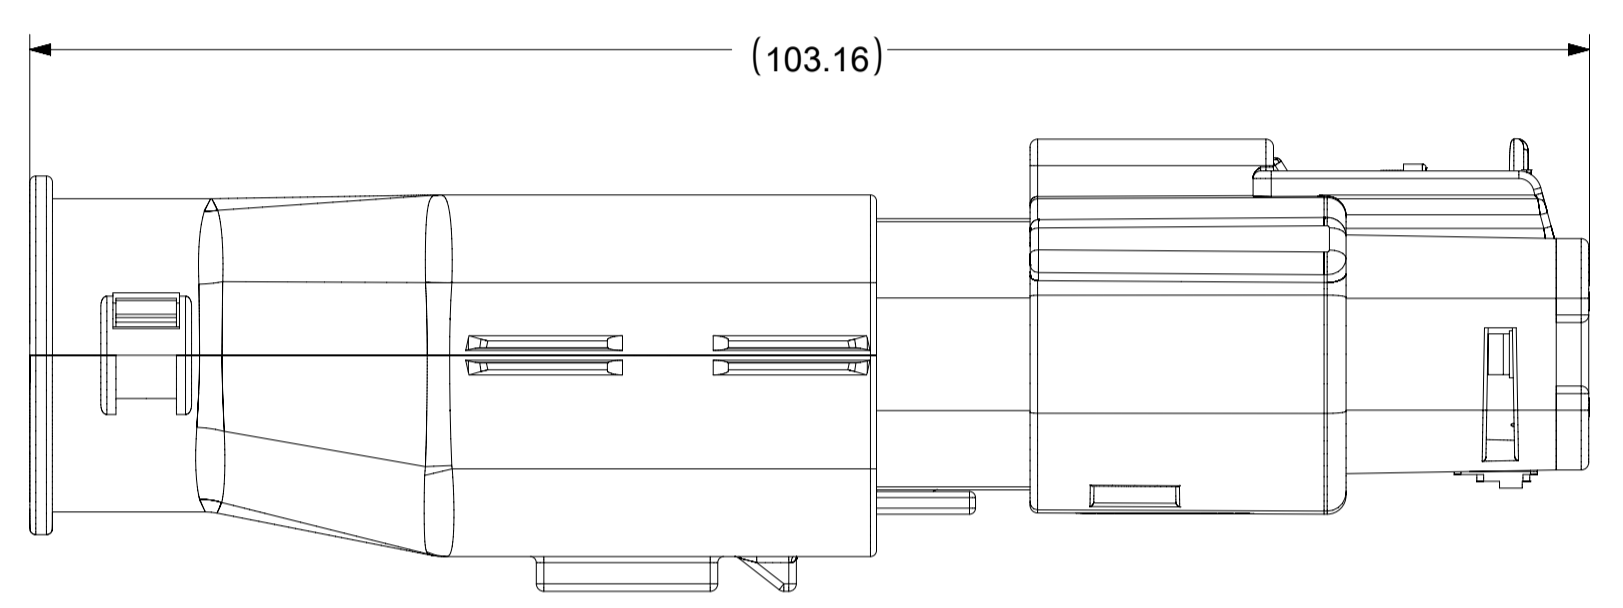

SHEET DESCRIPTION
SCHLEMMER BACKSHELL CONFIGURATIONS

CHARTED DIMENSIONS

CKT	BLADE CONFIGURATION	RECEPTACLE CONFIGURATION	DIMENSIONS				
			M	N	P	R	T
2X3	STANDARD	STANDARD	106.83	32.75	31.75	29.00	29.50
	LENGTHENED		108.71				
2X4	STANDARD	STANDARD	106.83	33.50	31.90	30.70	30.70
2X6	STANDARD	STANDARD	106.83	37.84	37.27	35.83	36.83

OVERALL MATED SYSTEM WITH BLADE AND RECEPTACLE BACKSHELL

BLADE SEALED ASSEMBLY WITH BLADE BACKSHELL

SYMBOLS = 0 = 0 = 0 = 0 = 0 = 0 = 0 = 0 = 0 = 0	THIS DRAWING CONTAINS INFORMATION THAT IS PROPRIETARY TO MOLEX ELECTRONIC TECHNOLOGIES, LLC AND SHOULD NOT BE USED WITHOUT WRITTEN PERMISSION DIMENSION UNITS: mm SCALE: 2:1 GENERAL TOLERANCES (UNLESS SPECIFIED) ANGULAR TOL ± 1.0°	CURRENT REV DESC: EC NO: 171650 DRWN: PMANJUNATHAC 2018/01/03 CHK'D: MVANSLAMBROU 2018/02/16 APPR: MVANSLAMBROU 2018/02/16 INITIAL REVISION: DRWN: APROFFITT 2014/04/28 APPR: VKOSHY 2014/05/14	 MX150 BLADE DUAL ROW SEALED ASSEMBLY MAT SEAL		
	PRODUCT CUSTOMER DRAWING DOCUMENT NUMBER: SD-33482-0001 DOC TYPE: PSD DOC PART: 001 REVISION: E2	MATERIAL NUMBER: 33482 CUSTOMER: GENERAL MARKET SHEET NUMBER: 10 OF 11			
	DRAFT WHERE APPLICABLE MUST REMAIN WITHIN DIMENSIONS	THIRD ANGLE PROJECTION 	DRAWING: A1-SIZE SERIES: 33482		

DOCUMENT STATUS	P1	RELEASE DATE	2018/02/16 22:02:26