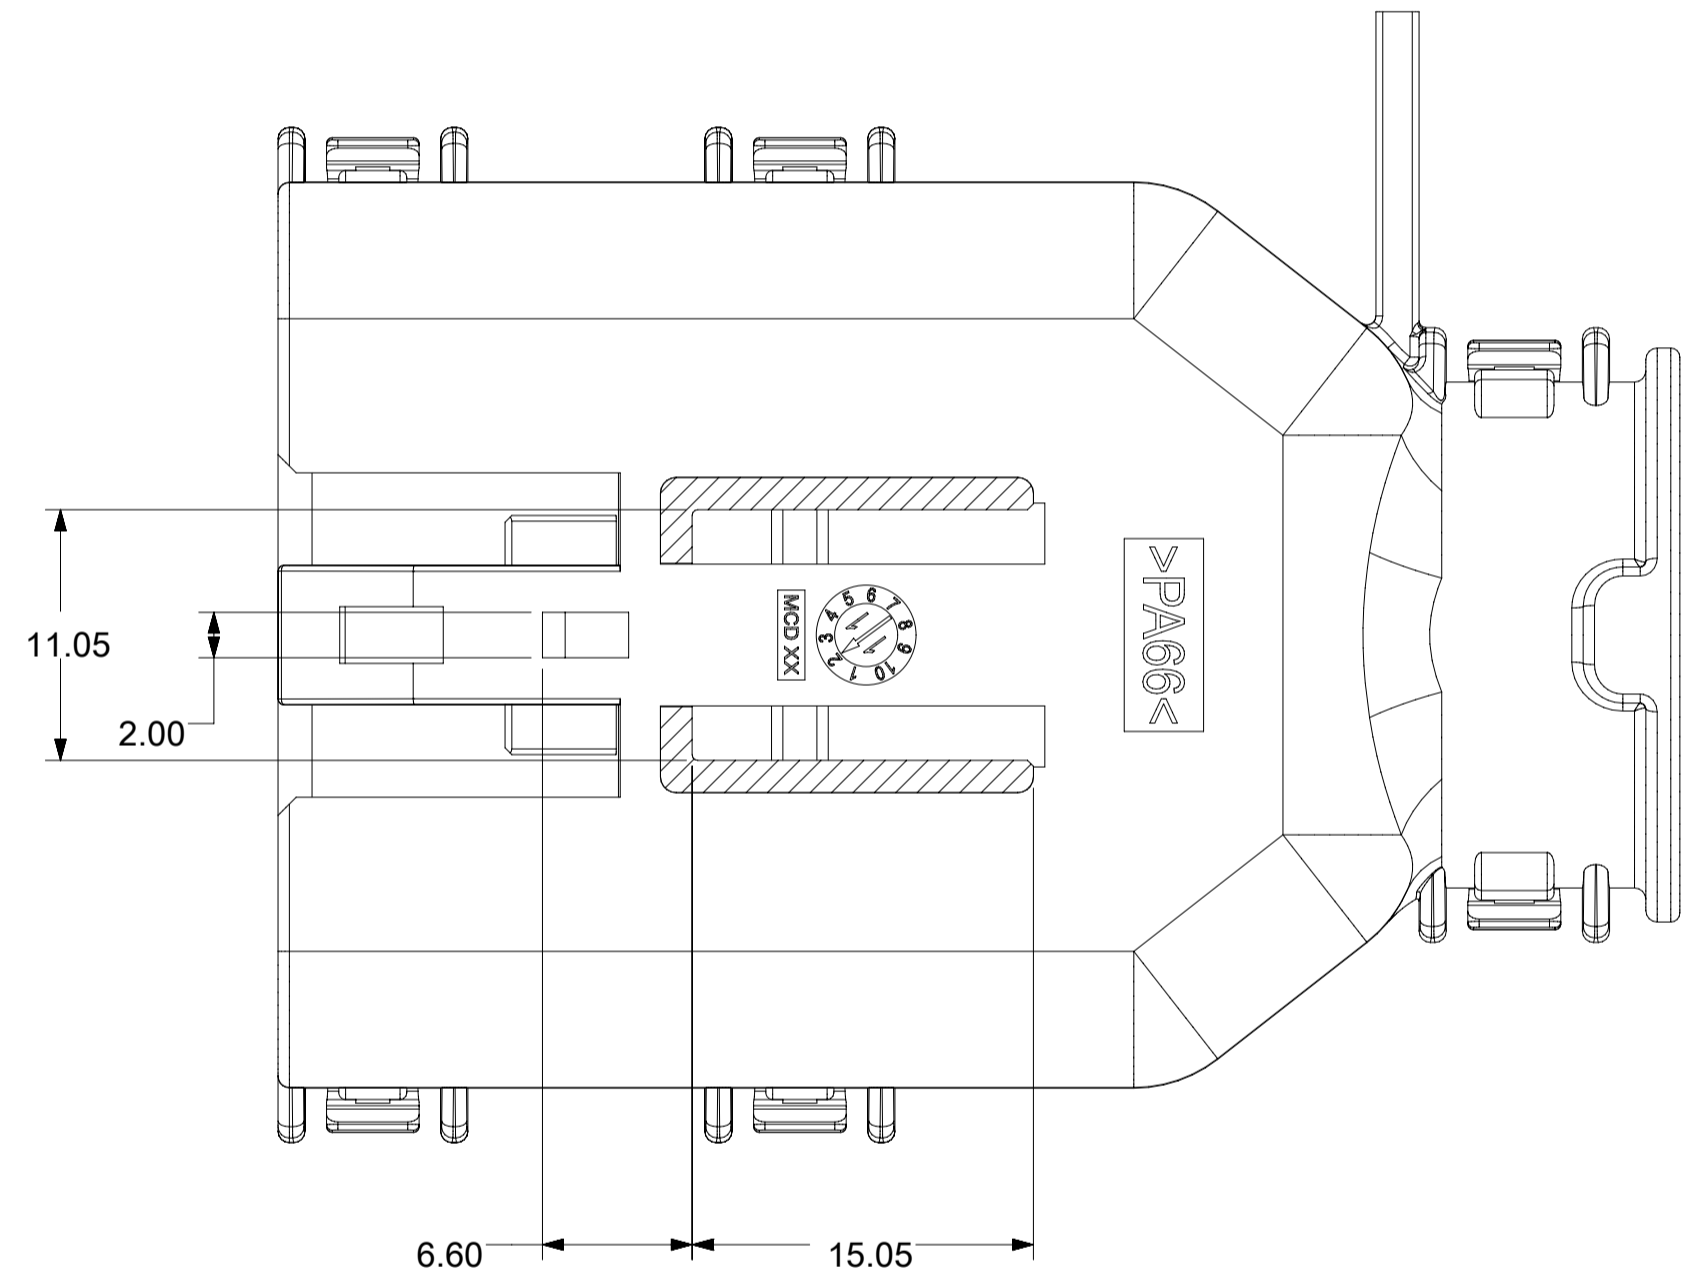

SECTION B-B

SYMBOLS		THIS DRAWING CONTAINS INFORMATION THAT IS PROPRIETARY TO MOLEX ELECTRONIC TECHNOLOGIES, LLC AND SHOULD NOT BE USED WITHOUT WRITTEN PERMISSION		CURRENT REV DESC:			molex					
▽ = 0	mm	SCALE	3:1							EC NO: 171650		
▽ = 0	GENERAL TOLERANCES (UNLESS SPECIFIED)		DRWN: PMANJUNATHAC 2018/01/03			MX150 BLADE DUAL ROW SEALED ASSEMBLY MAT SEAL						
▽ = 0	ANGULAR TOL ± 1.0°		CHK'D: MVANSLAMBROU 2018/02/16			PRODUCT CUSTOMER DRAWING						
▽ = 0	4 PLACES	±	APPR: MVANSLAMBROU 2018/02/16			DOCUMENT NUMBER						
▽ = 0	3 PLACES	±	INITIAL REVISION:			DOC TYPE | DOC PART | REVISION						
▽ = 0	2 PLACES	± 0.1	DRWN: APROFFITT 2014/04/28			SD-33482-0001 | PSD | 001 | E2						
▽ = 0	1 PLACE	± 0.2	APPR: VKOSHY 2014/05/14			MATERIAL NUMBER						
□ = 0	0 PLACES	±	THIRD ANGLE PROJECTION			CUSTOMER						
■ = 0	DRAFT WHERE APPLICABLE MUST REMAIN WITHIN DIMENSIONS		DRAWING			SHEET NUMBER						
▽ = 0			A1-SIZE			GENERAL MARKET | 9 OF 11						
					SERIES	33482