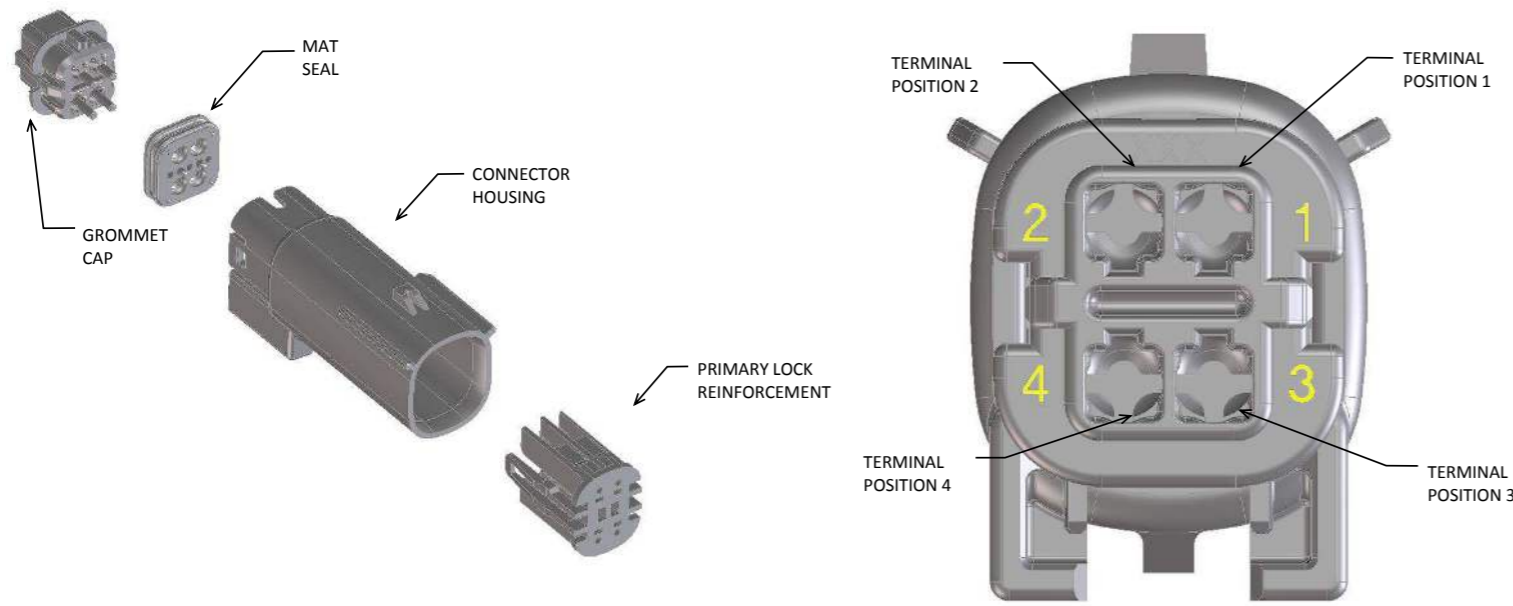

**MX150 2X2 BLADE SEALED ASSEMBLY MAT SEAL
BOM AND PIN OUT SHEET**

ABBREVIATION	DESCRIPTION	COLOR	MATERIAL
A-BLK	HOUSING, KEYING OPTION A	BLACK	SPS/NYLON GF20
B-LG	HOUSING, KEYING OPTION B	LIGHT GRAY	SPS/NYLON GF20
C-BR	HOUSING, KEYING OPTION C	BROWN	SPS/NYLON GF20
D-GR	HOUSING, KEYING OPTION D	GREEN	SPS/NYLON GF20
C-DG	HOUSING, KEYING OPTION C	DARK GRAY	SPS/NYLON GF20
D-SG	HOUSING, KEYING OPTION D	STONE GRAY	SPS/NYLON GF20
A-YW	HOUSING, KEYING OPTION A	YELLOW	SPS/NYLON GF20
GCP	GROMMET CAP (PLUGGED)	BLACK	SPS/NYLON GF20
GCO	GROMMET CAP (OPEN)	BLACK	SPS/NYLON GF20
PLR	PLR	NATURAL	SPS/NYLON GF20
M	MAT SEAL	ROYAL BLUE	INHERENTLY LUBRICATED SILICONE

FOR ADDITIONAL INFORMATION SEE SD-33482-0001