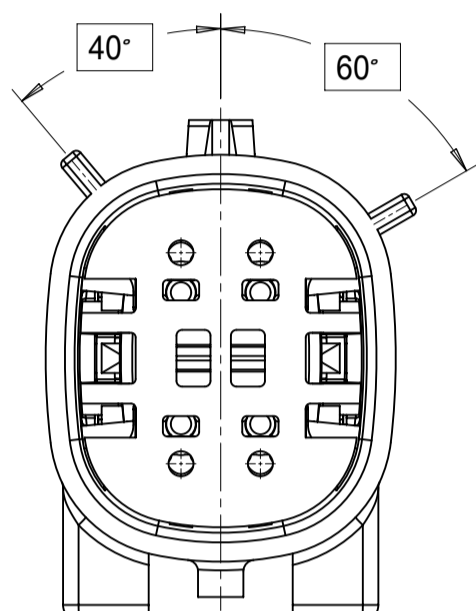

SHEET DESCRIPTION
CONFIGURATIONS

2X2 - STANDARD (STD)

2X2 - UL V0*

2X3 - STANDARD (STD)

2X3 - LENGTHENED

2X4 - STANDARD (STD)

2X6 - STANDARD (STD)

2X8 - STANDARD (STD)

2X10 - STANDARD (STD)

2X10 - UL V0*

UL V0 UNIQUE FEATURE
Partial1
SCALE 10:1

* MINOR GEOMETRY CHANGE THAN STANDARD CONFIGURATION.
SEE NOTE 2a FOR MORE INFORMATION

SYMBOLS = 0 = 0 = 0 = 0 = 0 = 0 = 0 = 0 = 0 = 0	THIS DRAWING CONTAINS INFORMATION THAT IS PROPRIETARY TO MOLEX ELECTRONIC TECHNOLOGIES, LLC AND SHOULD NOT BE USED WITHOUT WRITTEN PERMISSION		CURRENT REV DESC:				
	DIMENSION UNITS	SCALE	EC NO: 171650				
	mm	1.5:1	DRWN: PMANJUNATHAC 2018/01/03		SD-33482-0001	PSD	001
	GENERAL TOLERANCES (UNLESS SPECIFIED)		CHK'D: MVANSLAMBROU 2018/02/16		PRODUCT CUSTOMER DRAWING		
	ANGULAR TOL ± 1.0°		APPR: MVANSLAMBROU 2018/02/16		INITIAL REVISION:		
	4 PLACES ±		DRWN: APROFFITT 2014/04/28		REVISION		
	3 PLACES ±		APPR: VKOSHY 2014/05/14		E2		
	2 PLACES ± 0.1		MATERIAL NUMBER		CUSTOMER		
	1 PLACE ± 0.2		DRAWING		GENERAL MARKET		
	0 PLACES ±		SERIES		SHEET NUMBER		
DRAFT WHERE APPLICABLE MUST REMAIN WITHIN DIMENSIONS		THIRD ANGLE PROJECTION		2 OF 11			
		A1-SIZE					
		33482					

SHEET DESCRIPTION
KEY CONFIGURATIONS

2X2

KEY A

KEY B

KEY C

KEY D

2X3

KEY A