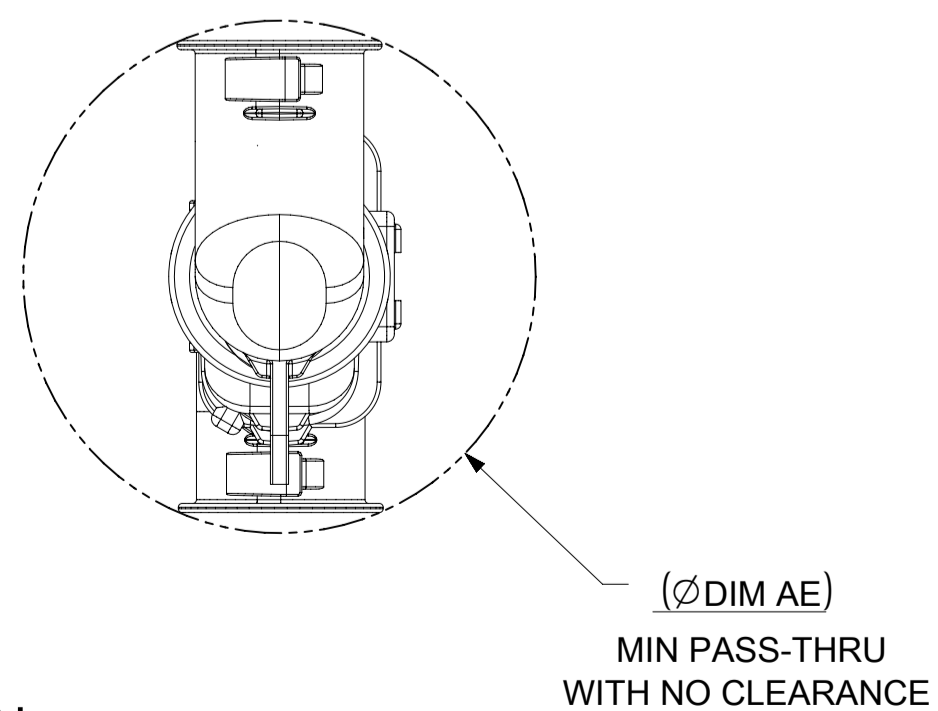

ADD THE VALUE OF 'Y' TO THE TOTAL DIMENSION WHENEVER ADAPTOR IS USED