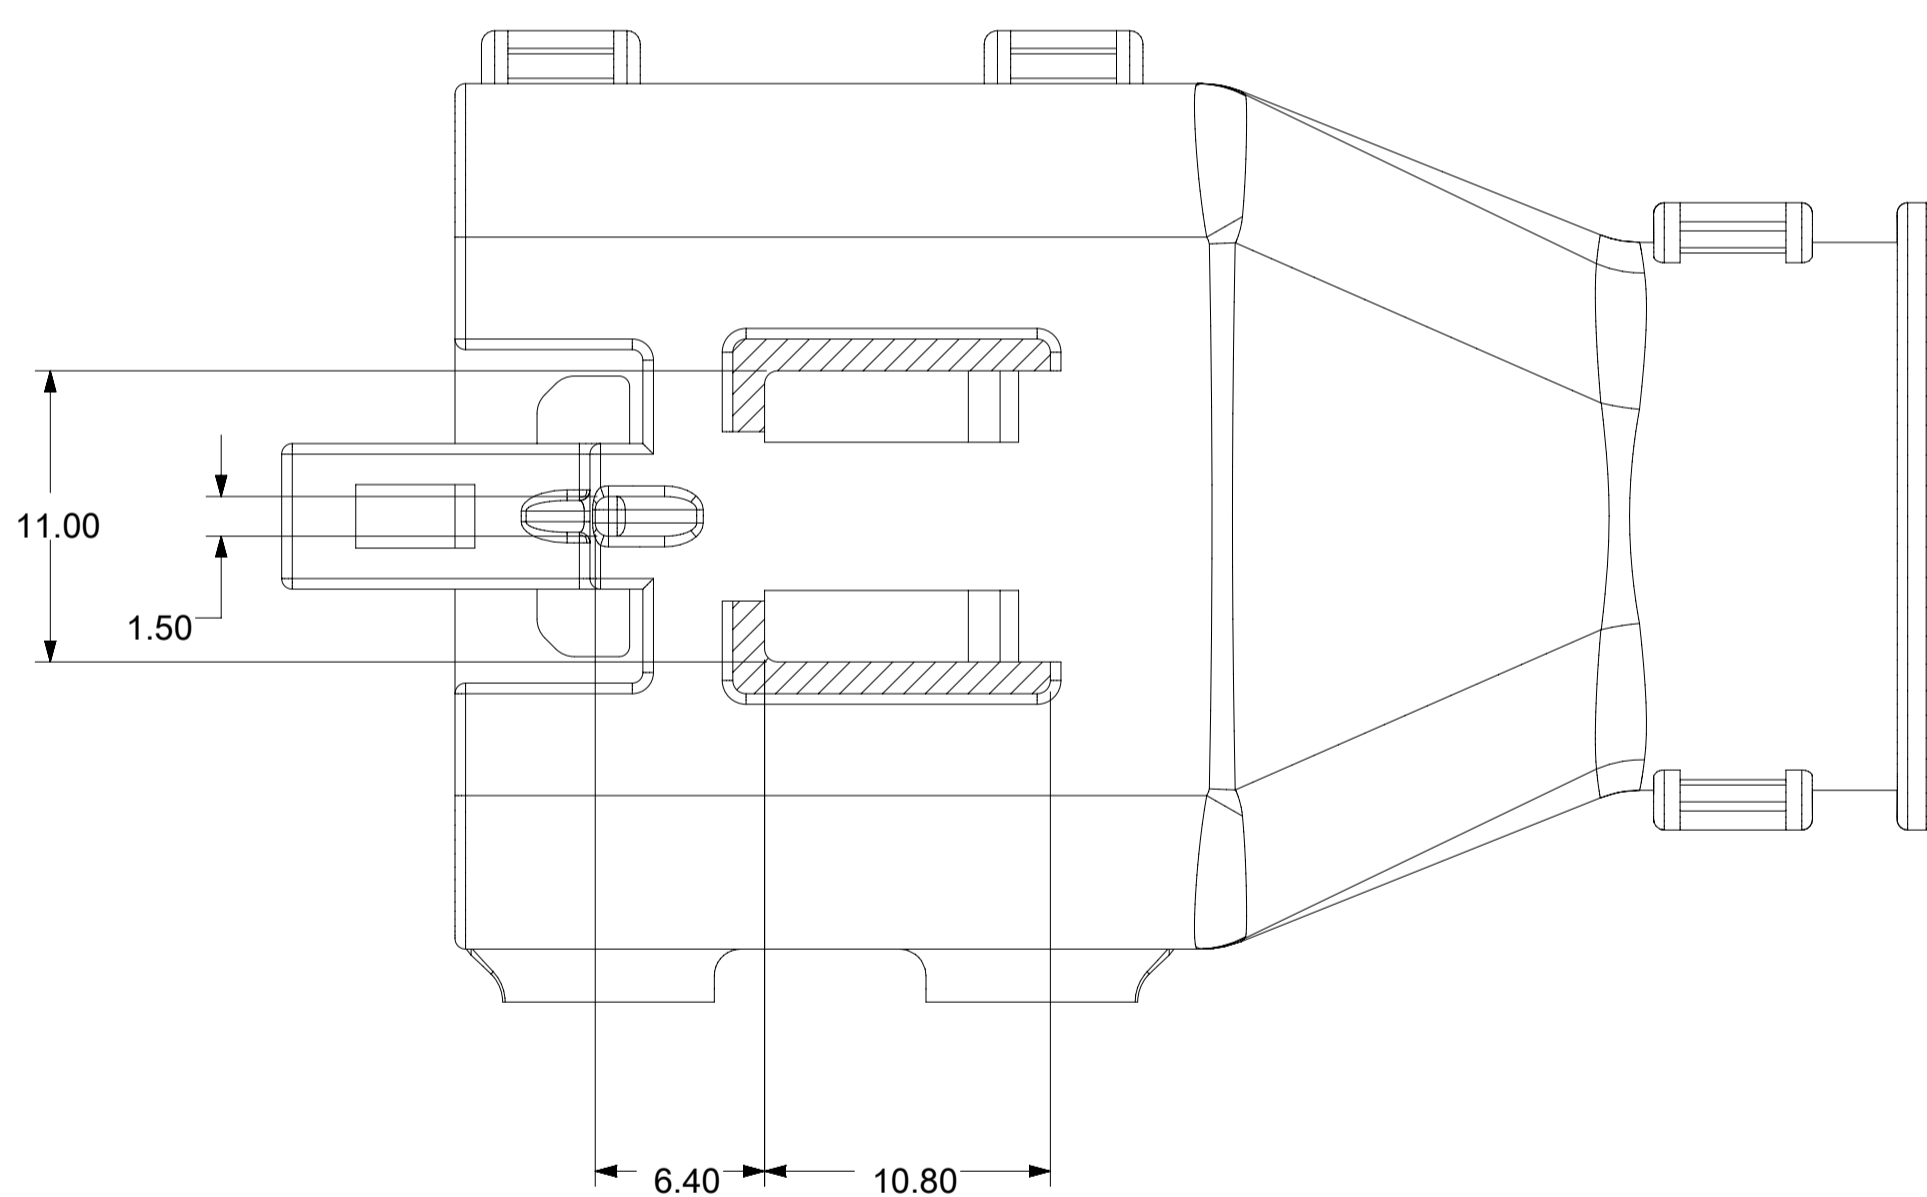

SECTION A-A