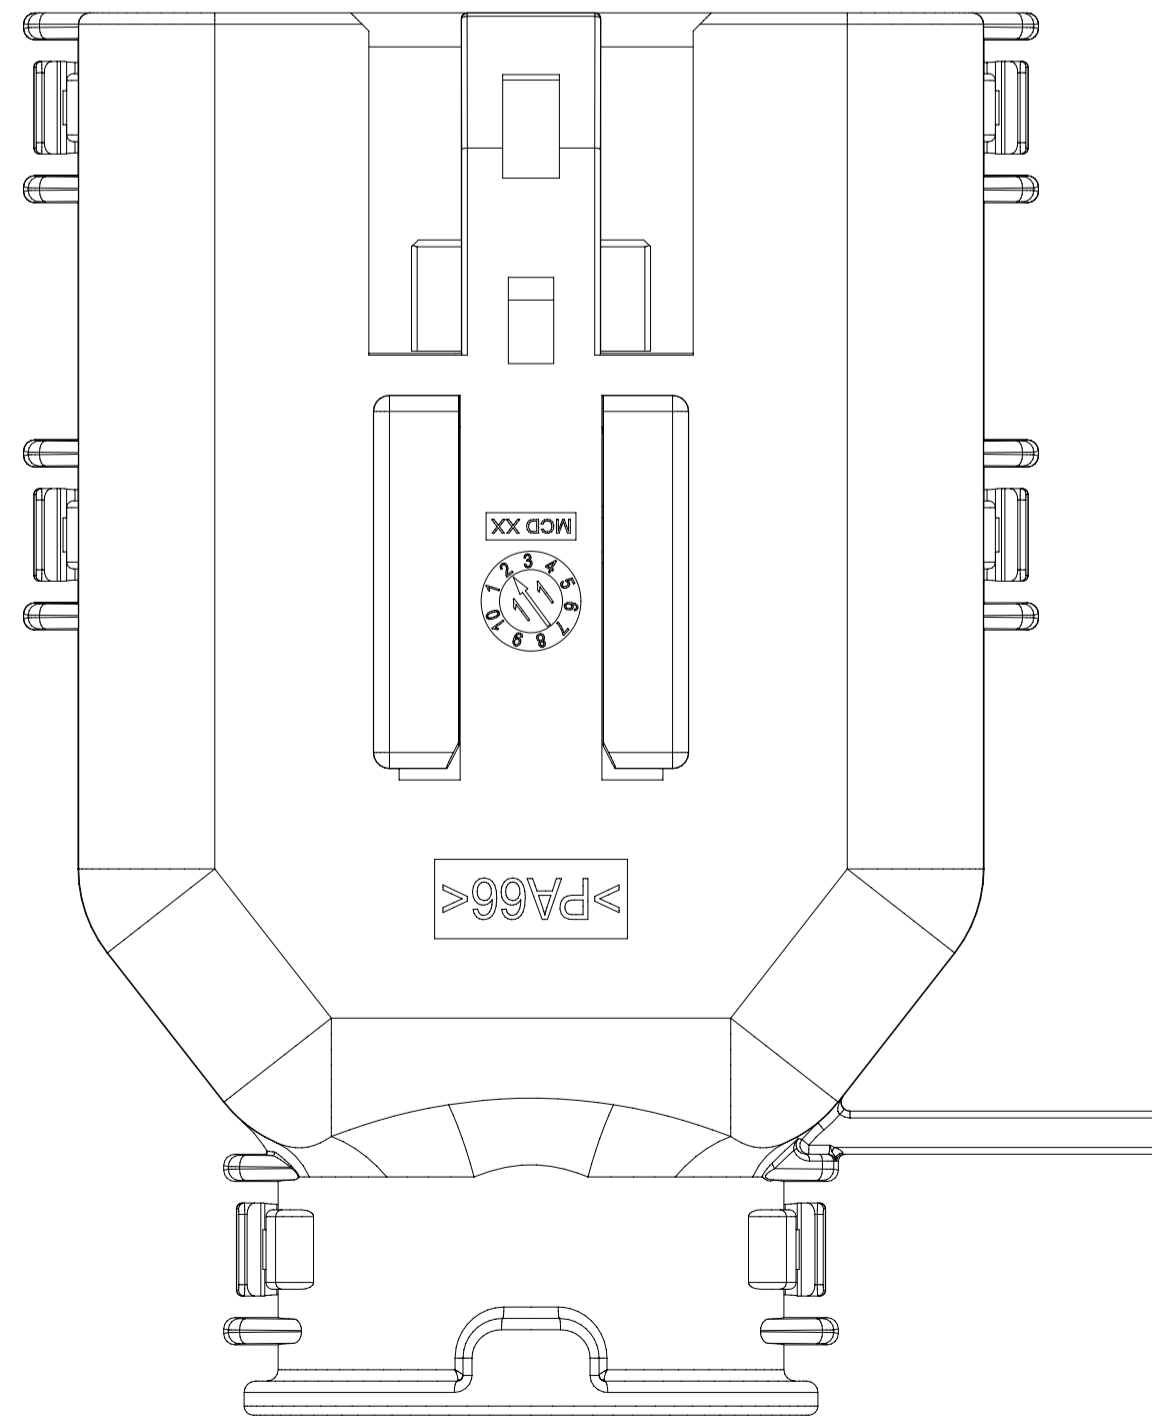

SECTION B-B

SYMBOLS		THIS DRAWING CONTAINS INFORMATION THAT IS PROPRIETARY TO MOLEX ELECTRONIC TECHNOLOGIES, LLC AND SHOULD NOT BE USED WITHOUT WRITTEN PERMISSION		CURRENT REV DESC:			molex					
▽ = 0	mm	SCALE	3:1							EC NO: 171650		
▽ = 0	GENERAL TOLERANCES (UNLESS SPECIFIED)		DRWN: PMANJUNATHAC 2018/01/03			MX150 BLADE DUAL ROW SEALED ASSEMBLY MAT SEAL						
▽ = 0	ANGULAR TOL ± 1.0°		CHK'D: MVANSLAMBROU 2018/02/16			PRODUCT CUSTOMER DRAWING						
▽ = 0	4 PLACES	±	APPR: MVANSLAMBROU 2018/02/16			DOCUMENT NUMBER						
▽ = 0	3 PLACES	±	INITIAL REVISION:			DOC TYPE | DOC PART | REVISION						
▽ = 0	2 PLACES	± 0.1	DRWN: APROFFITT 2014/04/28			SD-33482-0001 | PSD | 001 | E2						
▽ = 0	1 PLACE	± 0.2	APPR: VKOSHY 2014/05/14			MATERIAL NUMBER						
□ = 0	0 PLACES	±	THIRD ANGLE PROJECTION			CUSTOMER						
■ = 0	DRAFT WHERE APPLICABLE MUST REMAIN WITHIN DIMENSIONS		DRAWING			SHEET NUMBER						
▽ = 0			A1-SIZE			GENERAL MARKET | 9 OF 11						
					SERIES	33482