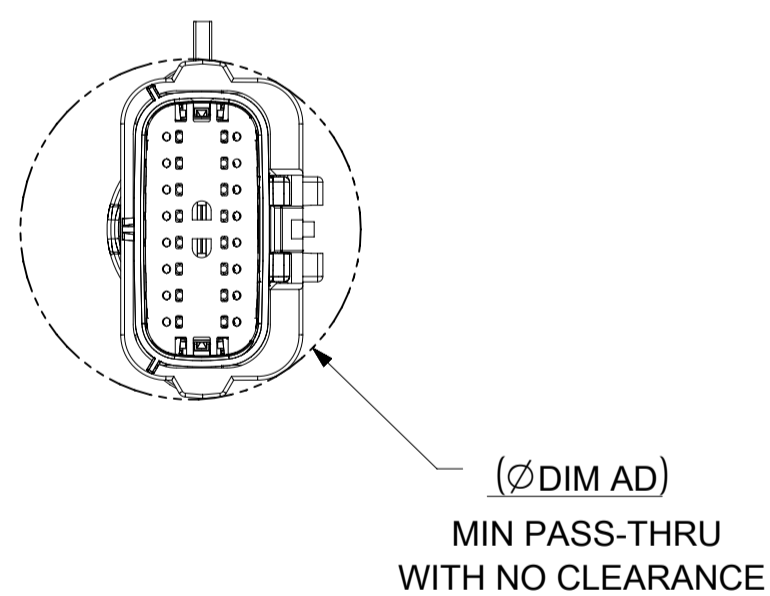

ADD THE VALUE OF 'Y' TO THE TOTAL DIMENSION WHENEVER ADAPTOR IS USED