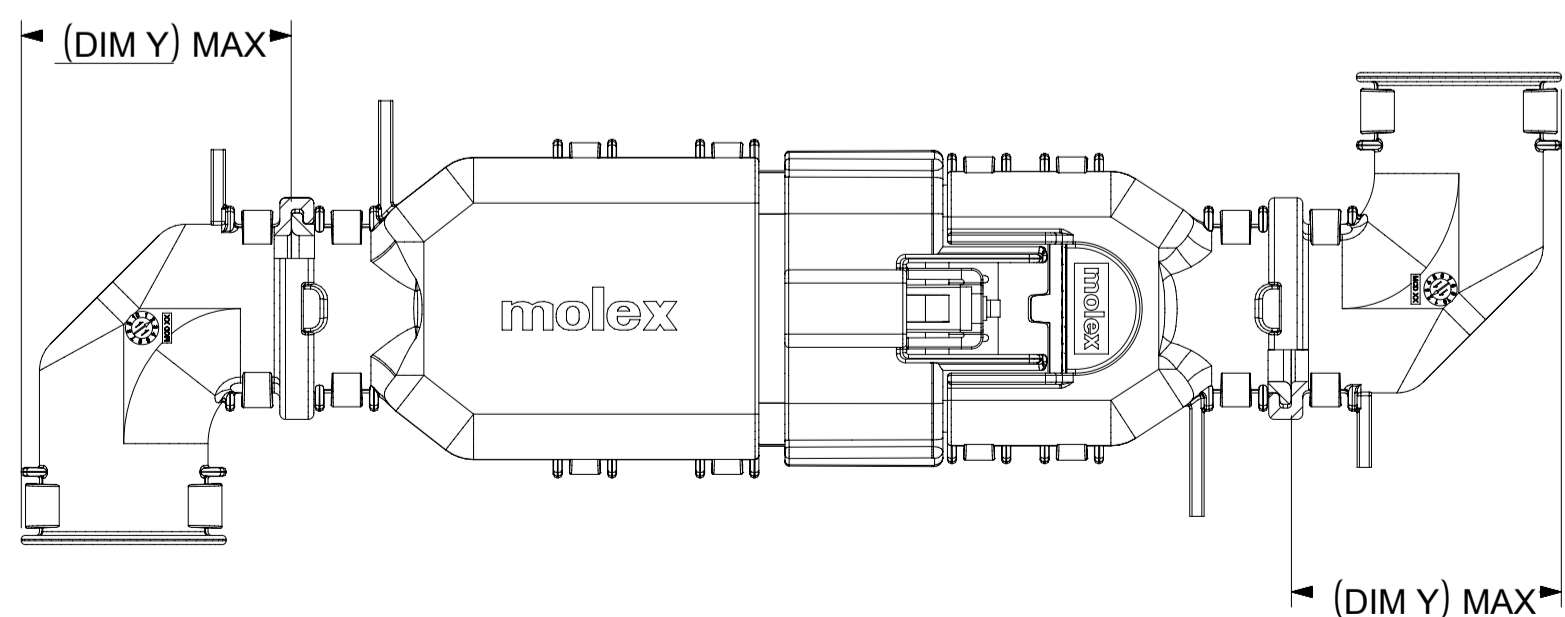

ADD THE VALUE OF 'Y' TO THE TOTAL DIMENSION WHENEVER ADAPTOR IS USED