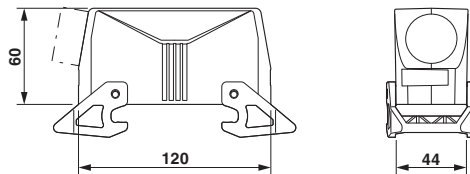

Dimensions

Height	60 mm
Width	44 mm
Length	120 mm

Ambient conditions

Degree of protection of housing (IP)	IP66
	IP69K (ISO 20653:2013-02, with suitable screw connection)
	IP67
Degree of protection of housing (NEMA)	4
	4X

Housing - HC-STA-B24-HLWD-1STM32-EL-AL - 1412795

Technical data

Ambient conditions

	12
Ambient temperature (operation)	-40 °C ... 125 °C

General

Note	for contact inserts HC-B24, BB46, D64, DD108, HV10/16, M
Size	B24
Housing type	Sleeve housing
Locking type	With double locking latch
No. of cable outlets	1
Cable exit	lateral
Screw connection	none
Type of the screw connection	1x M32
Housing material	Die-cast aluminum, salt water resistant
Housing surface material	Uncoated
Material lock	PA

Drawings

Dimensional drawing

Dimensional drawing

Classifications

eCl@ss

eCl@ss 5.1	27143424
eCl@ss 6.0	27143423
eCl@ss 8.0	27440202
eCl@ss 9.0	27440202

ETIM

ETIM 5.0	EC000437
----------	----------