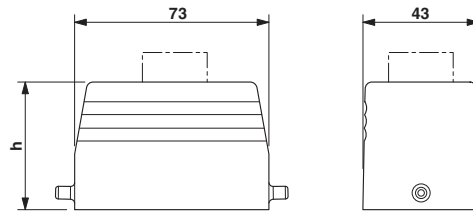

Technical data

Dimensions

Height	72 mm
Width	43 mm
Length	73 mm

Ambient conditions

Degree of protection of housing (IP)	IP65
Ambient temperature (operation)	-40 °C ... 125 °C

General

Note	For contact inserts HC-B10, BB18, DD42, M, K8/24
Design	B10
Housing type	Sleeve housings
Locking type	for single locking latch
No. of cable exits	1

Cable gland - HC-K-KV-M20(8-13) - 1690626

Plastic screw connection up to 5 bar, thread length: 8 mm, cable diameter: 8 - 13 mm, WAF 24, screw connection: M20

Cable gland - HC-M-KV-M20(9-13) - 1690561

Metal screw connection up to 5 bar, thread length: 6 mm, cable diameter: 9 - 13 mm, WAF 22, screw connection: M20

Cable gland - HC-M-KV-M20(11-16) - 1645998

Metal screw connection up to 5 bar, thread length: 6 mm, cable diameter: 11 - 16 mm, WAF 27, screw connection: M20

Cable gland - HC-M-KV-M20(1ASI) - 1584017

Metal screw connection for an AS-Interface flat-ribbon conductor, thread type M20

Drawings

Housing - HC-B 10-TFL-72/O1STM20G - 1647077

Dimensioned drawing

Height $h = 72$ mm