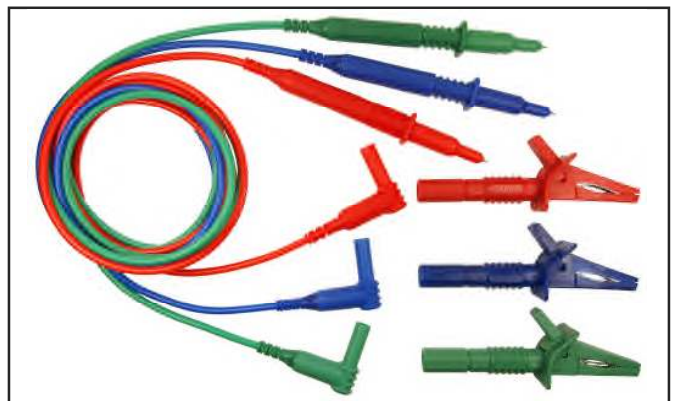

CLIFF

Multifunction Test Leads

All Components conform to IEC 61010

CIH29910

Unfused Probes to 90° 4mm Plugs
(Blue / Green / Brown)
Includes CAT III Probe Adaptors
Length : 1.5m
Packed in plastic wallet

CIH29915

Unfused Probes to 90° 4mm Plugs
(Blue / Green / Brown)
Includes CAT III Probe Adaptors
Length : 1.5m
3 x Push Fit Croc Clips
Packed in plastic wallet

CIH29916

Unfused Probes to 90° 4mm Plugs
(Red / Black / Green)
Includes CAT III Probe Adaptors
Length : 1.5m
3 x Push Fit Croc Clips
Packed in plastic wallet

CIH29917

Unfused Probes to 90° 4mm Plugs
(Blue / Green / Red)
Includes CAT III Probe Adaptors
Length : 1.5m
3 x Push Fit Croc Clips
Packed in plastic wallet

CLIFF

2 Lead Test Sets

All Components conform to IEC 61010

CIH3006

Fused Probe to 90° 4mm Plugs
(Red / Black)
Length : 1.5m
Packed in plastic wallet

CIH3007

Fused Probe to 90° 4mm Plugs
(Red / Black)
Length : 1.5m
2 x Screw Fit Croc Clips
Packed in plastic wallet