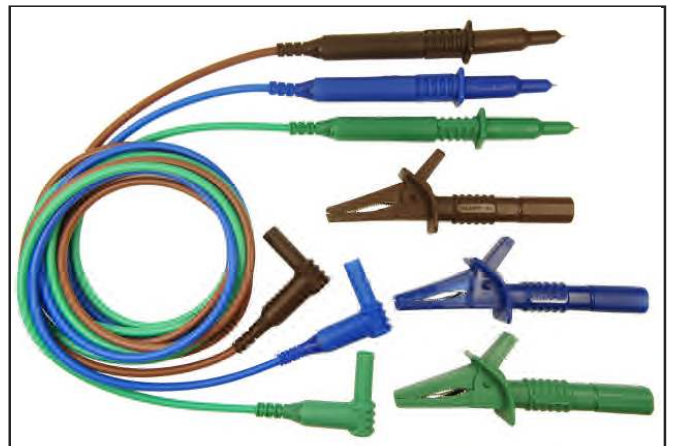

CLIFF

Multifunction Test Leads

All Components conform to IEC 61010

CIH29910

Unfused Probes to 90° 4mm Plugs
(Blue / Green / Brown)
Includes CAT III Probe Adaptors
Length : 1.5m
Packed in plastic wallet

CIH29915

Unfused Probes to 90° 4mm Plugs
(Blue / Green / Brown)
Includes CAT III Probe Adaptors
Length : 1.5m
3 x Push Fit Croc Clips
Packed in plastic wallet

CIH29916

Unfused Probes to 90° 4mm Plugs
(Red / Black / Green)
Includes CAT III Probe Adaptors
Length : 1.5m
3 x Push Fit Croc Clips
Packed in plastic wallet

CIH29917

Unfused Probes to 90° 4mm Plugs
(Blue / Green / Red)
Includes CAT III Probe Adaptors
Length : 1.5m
3 x Push Fit Croc Clips
Packed in plastic wallet

CLIFF

2 Lead Test Sets

All Components conform to IEC 61010

CIH3006

Fused Probe to 90° 4mm Plugs
(Red / Black)
Length : 1.5m
Packed in plastic wallet

CIH3007

Fused Probe to 90° 4mm Plugs
(Red / Black)
Length : 1.5m
2 x Screw Fit Croc Clips
Packed in plastic wallet