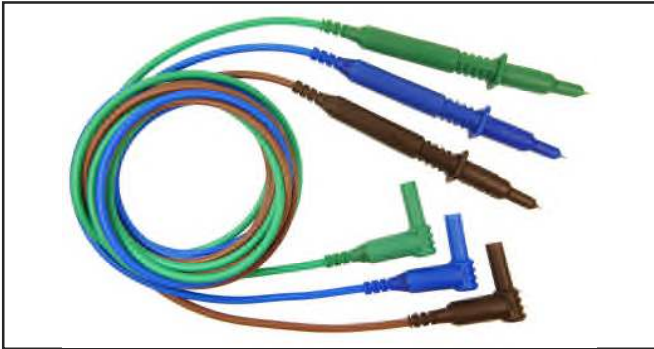

CLIFF

Multifunction Test Leads

All Components conform to IEC 61010

CIH29910

Unfused Probes to 90° 4mm Plugs
(Blue / Green / Brown)
Includes CAT III Probe Adaptors
Length : 1.5m
Packed in plastic wallet

CIH29915

Unfused Probes to 90° 4mm Plugs
(Blue / Green / Brown)
Includes CAT III Probe Adaptors
Length : 1.5m
3 x Push Fit Croc Clips
Packed in plastic wallet

CIH29916

Unfused Probes to 90° 4mm Plugs
(Red / Black / Green)
Includes CAT III Probe Adaptors
Length : 1.5m
3 x Push Fit Croc Clips
Packed in plastic wallet

CIH29917

Unfused Probes to 90° 4mm Plugs
(Blue / Green / Red)
Includes CAT III Probe Adaptors
Length : 1.5m
3 x Push Fit Croc Clips
Packed in plastic wallet

CLIFF

2 Lead Test Sets

All Components conform to IEC 61010

CIH3006

Fused Probe to 90° 4mm Plugs
(Red / Black)
Length : 1.5m
Packed in plastic wallet

CIH3007

Fused Probe to 90° 4mm Plugs
(Red / Black)
Length : 1.5m
2 x Screw Fit Croc Clips
Packed in plastic wallet