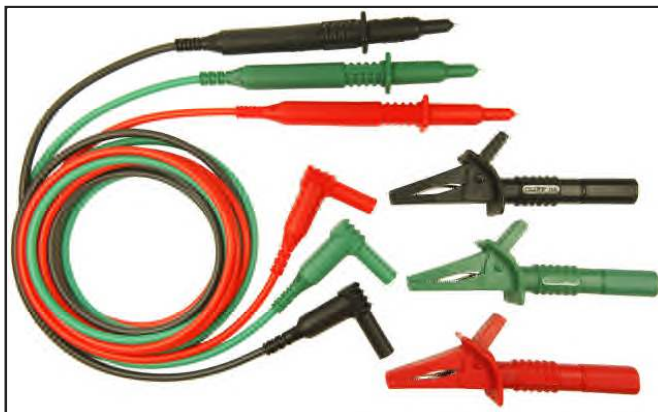

CLIFF

Multifunction Test Leads

All Components conform to IEC 61010

CIH29910

Unfused Probes to 90° 4mm Plugs
(Blue / Green / Brown)
Includes CAT III Probe Adaptors
Length : 1.5m
Packed in plastic wallet

CIH29915

Unfused Probes to 90° 4mm Plugs
(Blue / Green / Brown)
Includes CAT III Probe Adaptors
Length : 1.5m
3 x Push Fit Croc Clips
Packed in plastic wallet

CIH29916

Unfused Probes to 90° 4mm Plugs
(Red / Black / Green)
Includes CAT III Probe Adaptors
Length : 1.5m
3 x Push Fit Croc Clips
Packed in plastic wallet

CIH29917

Unfused Probes to 90° 4mm Plugs
(Blue / Green / Red)
Includes CAT III Probe Adaptors
Length : 1.5m
3 x Push Fit Croc Clips
Packed in plastic wallet

CLIFF

2 Lead Test Sets

All Components conform to IEC 61010

CIH3006

Fused Probe to 90° 4mm Plugs
(Red / Black)
Length : 1.5m
Packed in plastic wallet

CIH3007

Fused Probe to 90° 4mm Plugs
(Red / Black)
Length : 1.5m
2 x Screw Fit Croc Clips
Packed in plastic wallet