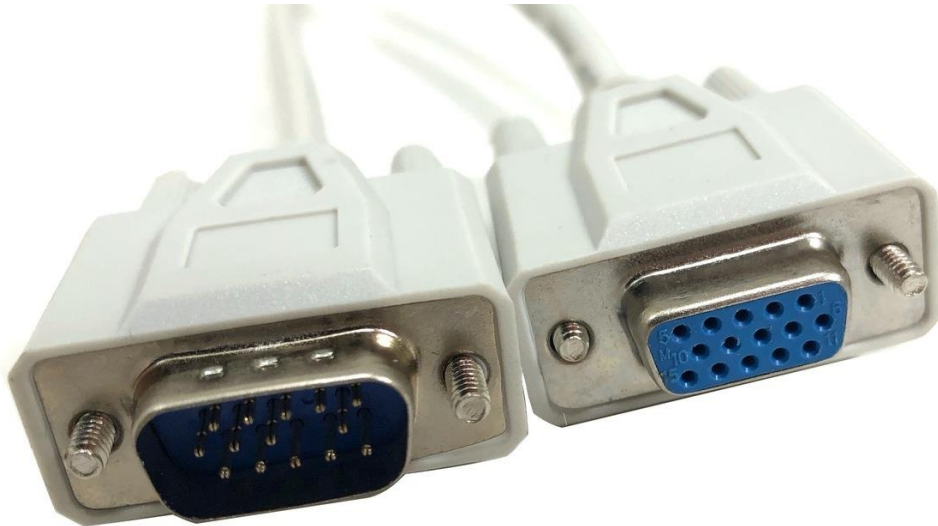

## 6ft HD15 VGA M/F Extension Cable (M05-110)

### Product Overview

VGA HD15 MALE TO HD15 FEMALE MONITOR EXTENSION CABLE,  
BEIGE COLOR

Extend the length of an existing standard VGA cable for more flexibility. Connect your computer to monitor, projector and other displays with HD15 port.

Support resolution up to 640 x 480P.

All relevant materials are complied with RoHS directive.

Connector A : HD 15 Male

Connector B : HD 15 Female

Conductor : 28 AWG. x 14C, Shielded with Drain Wire, OD 6.0mm

Cable Color : Beige Color

**without us, you are just not connected! ■**