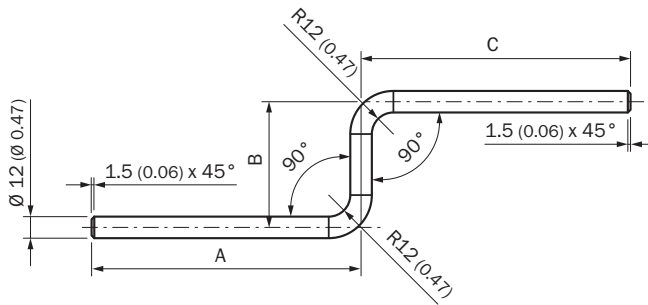

## Detailed technical data

### Technical specifications

<b>Accessory group</b>	Universal bar clamp systems
<b>Material</b>	Steel, zinc coated
<b>Items supplied</b>	Without mounting hardware
<b>Description</b>	Mounting bar, Z-shaped, 150 mm x 70 mm x 150 mm, steel

## Dimensional drawing (Dimensions in mm (inch))

- ① BEF-MS12Z-(N)A: A = 150 mm, B = 70 mm, C = 150 mm
- ② BEF-MS12Z-(N)B: A = 150 mm, B = 70 mm, C = 250 mm
- ③ BEF-MS12Z-(N)C: A = 100 mm, B = 150 mm, C = 200 mm