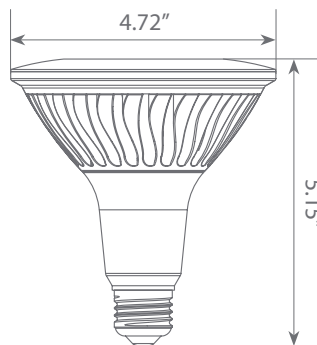

Product Dimensions