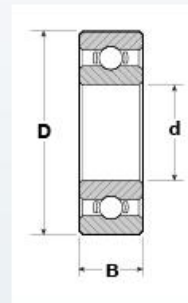

6005-2RS
2 Contact
Seals

Select Retain. Ring

6005-NR
Retaining Ring +
Groove on O.D.

NPB Part No

6005-ZZ

SPECIFICATIONS

Shields	2
Material	Standard SAE 52100 *
Bore \varnothing	25mm .9843" $-.0004$
Outside Diameter \varnothing	47mm 1.8504" $-.0005$
Width \varnothing	12mm .4724" $+.0000/-.0050$
Max Fillet Radius	.024
No. Balls	10
Ball Diameter	1/4
Static Load	1115 lbs.
Dynamic Load	1730 lbs.