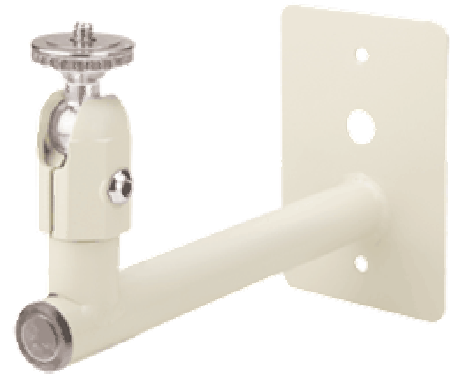

Vises, Work Holding Tools

PanaPress. Mini Arbor Press

Mobile Electronics Mounts

InDash Custom Dash Mounts

iPod-iPhone Holders-Mounts

Smartphone Accessories

Smartphone Screen Protectors

CCTV, Security Camera Mounts

Audio/Video Mounts

Click on any of the above images to find out more about the products pictured.

Model: 897W Standard J-Box Mount (Cream)

- Steel shaft is 0.875" (22.2mm) in diameter (hollow for lighter weight)
- 1/4-20 mounting stud with locking
- Fully adjustable at the camera (210° Tilt, 360° Turn & 360° Rotation)
- Ball swivel is 6.25" (158.8mm) from wall
- Height of adjusting point is 3.5" (89mm)
- Integral J-Box mounting plate with 0.625" (15.9mm) cable pass thru hole
- Knob and tamper-resistant set-screw adjusting options included