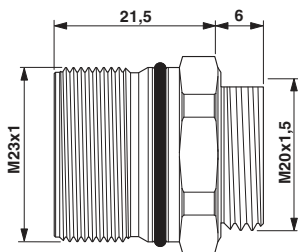

Key commercial data

Packing unit	1 pc
Weight per Piece (excluding packing)	3.45 GRM
Custom tariff number	85366990
Country of origin	Germany

Classifications

eCl@ss

eCl@ss 4.0	272607xx
eCl@ss 4.1	272607xx
eCl@ss 5.0	27260701
eCl@ss 5.1	27260701
eCl@ss 6.0	27260708

ETIM

ETIM 3.0	EC001121
ETIM 4.0	EC001121

Drawings

Dimensioned drawing

Dimensioned drawing

- RF-12P1N8A6100 - 1607801

Dimensioned drawing