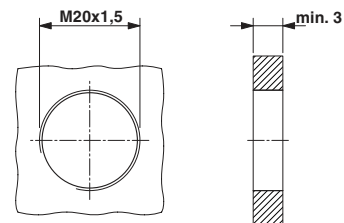

Key commercial data

Packing unit	1 pc
Weight per Piece (excluding packing)	3.45 GRM
Custom tariff number	85366990
Country of origin	Germany

Classifications

eCl@ss

eCl@ss 4.0	272607xx
eCl@ss 4.1	272607xx
eCl@ss 5.0	27260701
eCl@ss 5.1	27260701
eCl@ss 6.0	27260708

ETIM

ETIM 3.0	EC001121
ETIM 4.0	EC001121

Drawings

Dimensioned drawing

Dimensioned drawing

- RF-12P1N8A6100 - 1607801

Dimensioned drawing