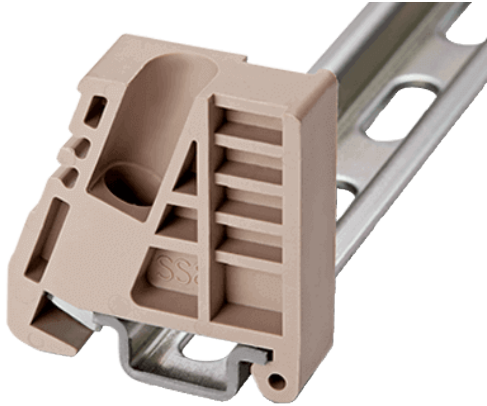

SS8

DIN Rail Terminal Blocks > Accessories > End bracket

Specification

Product description	End Bracket
Color	Grey
Material	PA
Inflammability class	UL94-V0
Compatible rail	TS-15
Marking label	TM49W
Package	50 pcs / box