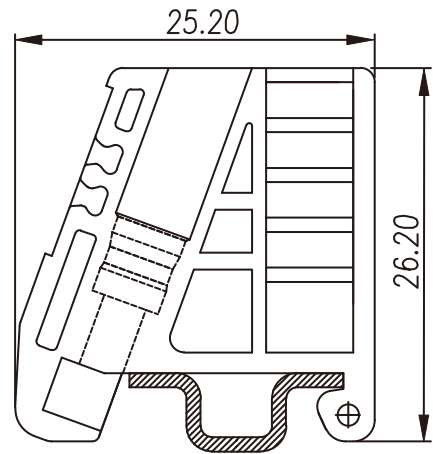

SS8

DIN Rail Terminal Blocks > Accessories > End bracket

Specification

Product description	End Bracket
Color	Grey
Material	PA
Inflammability class	UL94-V0
Compatible rail	TS-15
Marking label	TM49W
Package	50 pcs / box