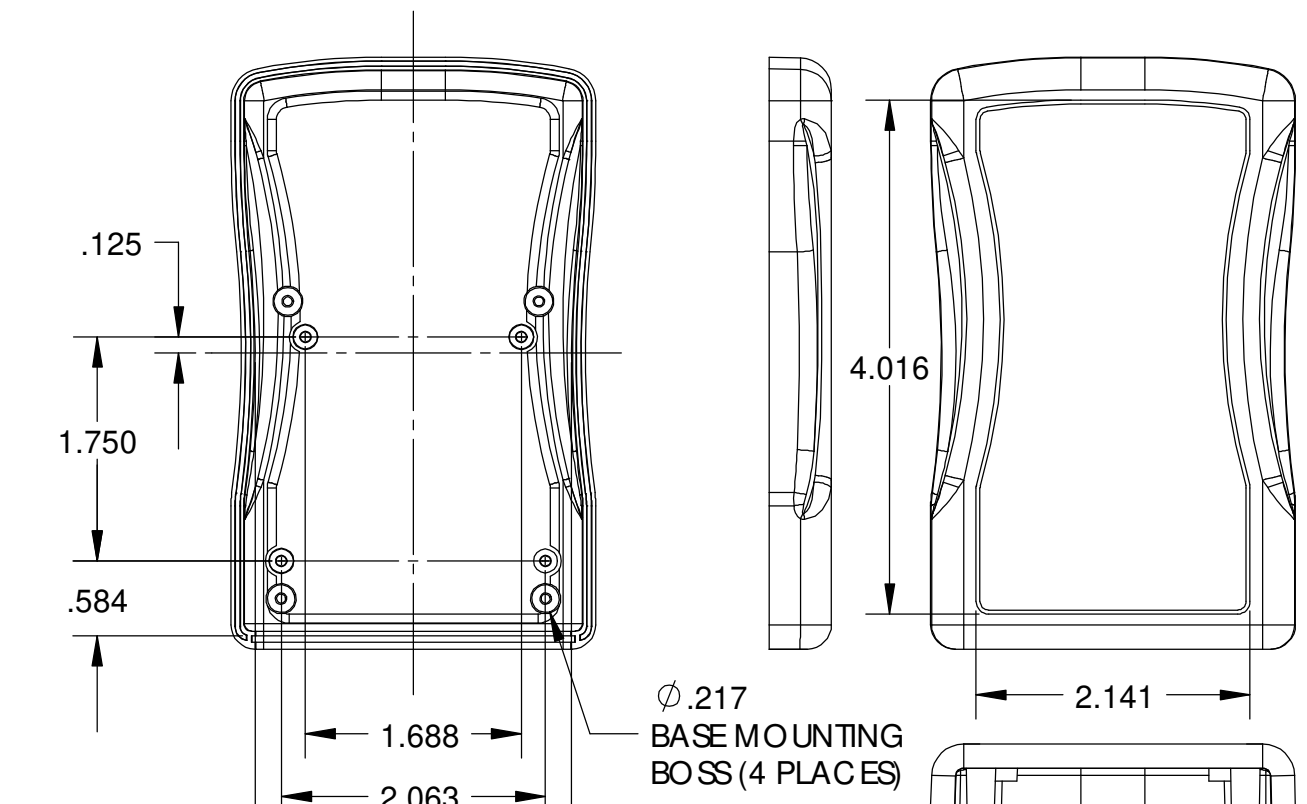

PART NAME

G RABBER STYLE K

PART No.

HH-3524

REVISION DATE

MATERIAL: ABS, BLACK
 UL94V-0 FLAMMABILITY RATING
 ENCLOSURE ACCEPTS (2) AA BATTERIES (NOT SUPPLIED)