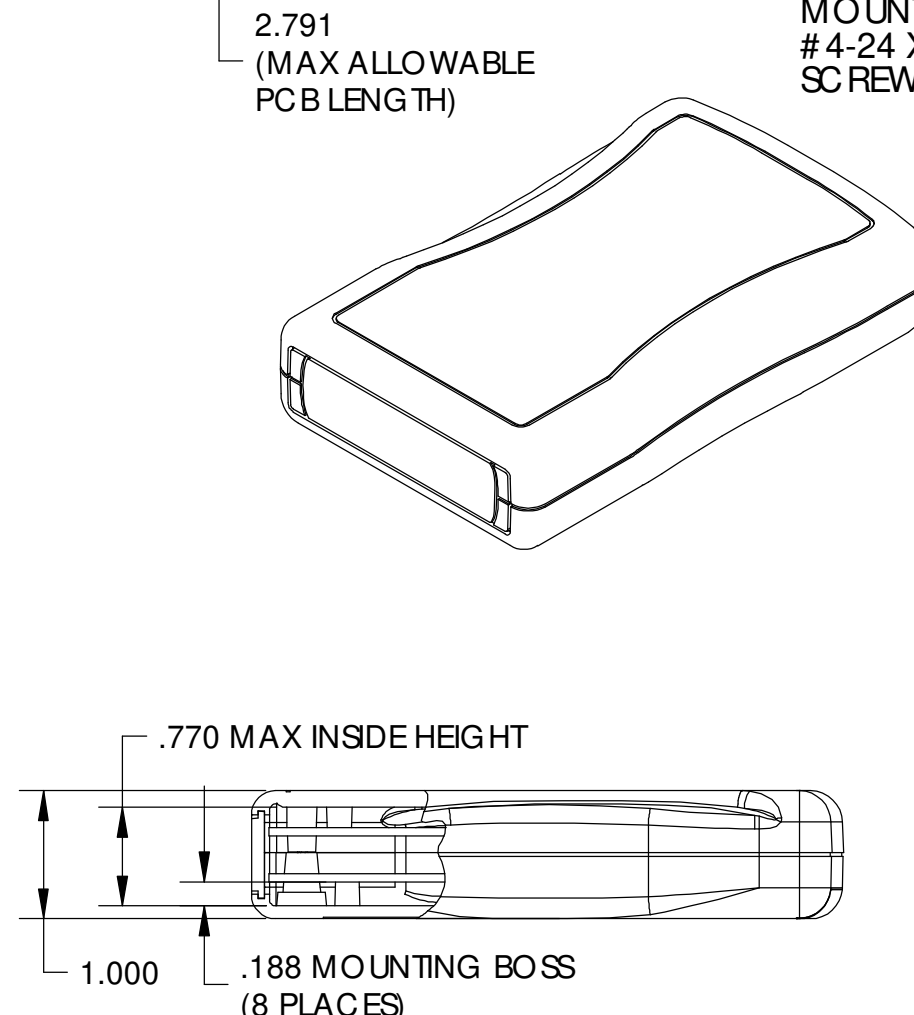

PART NAME

G RABBER STYLE K

PART No.

HH-3524

REVISION DATE

MATERIAL: ABS, BLACK
 UL94V-0 FLAMMABILITY RATING
 ENCLOSURE ACCEPTS (2) AA BATTERIES (NOT SUPPLIED)