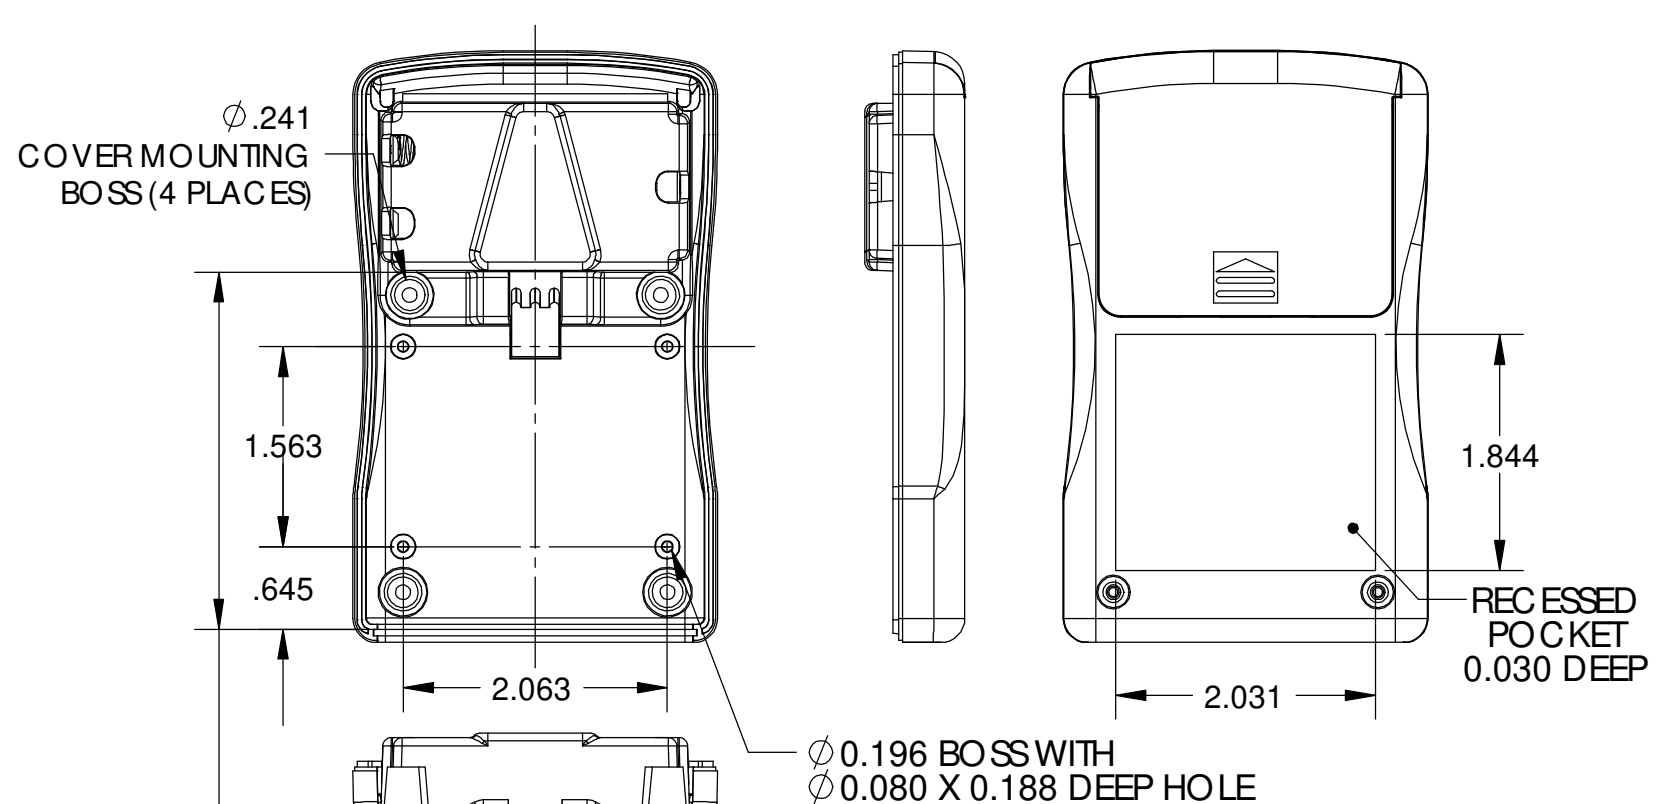

PART NAME

G RABBER STYLE K

PART No.

HH-3524

REVISION DATE

MATERIAL: ABS, BLACK
 UL94V-0 FLAMMABILITY RATING
 ENCLOSURE ACCEPTS (2) AA BATTERIES (NOT SUPPLIED)