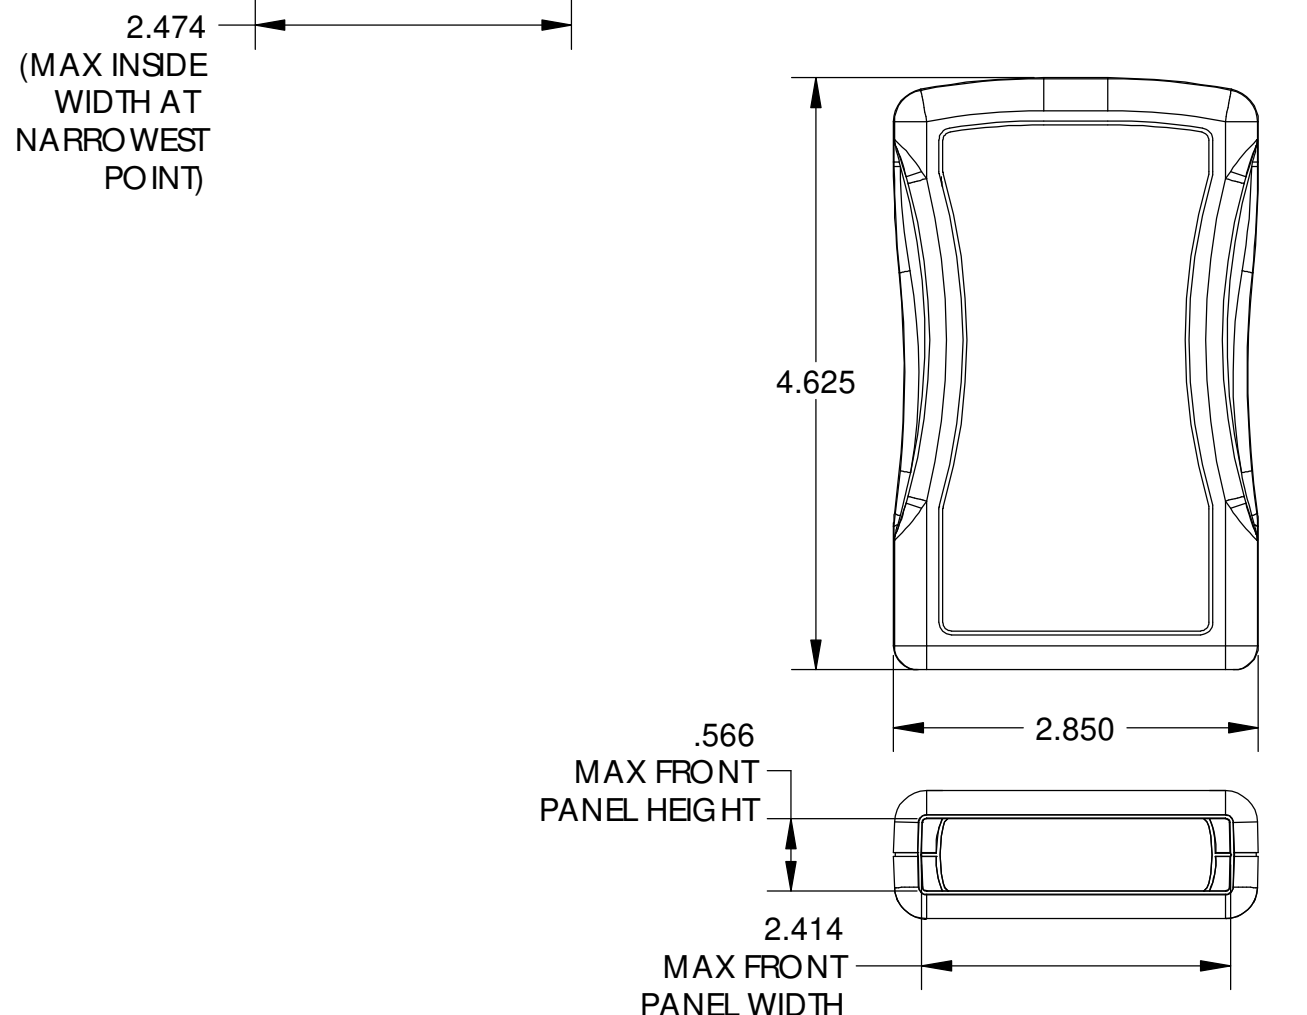

PART NAME

G RABBER STYLE K

PART No.

HH-3524

REVISION DATE

MATERIAL: ABS, BLACK
 UL94V-0 FLAMMABILITY RATING
 ENCLOSURE ACCEPTS (2) AA BATTERIES (NOT SUPPLIED)