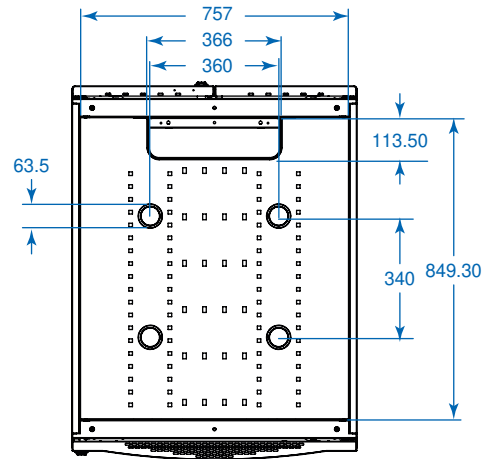

### Specifications

<b>Model</b>	SRX47UBWD
Rack Spaces	47U
Stationary Load Capacity	1360 kg
Rolling Load Capacity	1020 kg
Unit Dimensions (H x W x D)	2215 x 800 x 1048 mm
Shipping Dimensions (H x W x D)	2469 x 850 x 1092 mm
Unit Weight	173 kg
Shipping Weight	192 kg
Certifications	UL 60950, IP20; EIA/ECA-310-E, ETSI, RoHS Compliant
<b>Model</b>	SRX47UBWDEXP (Identical to SRX47UBWD, but without side panels)
Unit Weight	135 kg
Shipping Weight	155 kg

TOP VIEW

SIDE VIEW

REAR VIEW

FRONT VIEW

CROSS SECTION A

MODELS:  
**SRX47UBWD**  
**SRX47UBWDEXP**

Dimensions: mm

Tripp Lite has a policy of continuous improvement. Specifications are subject to change without notice.

BOTTOM VIEW

TOP VIEW

SIDE VIEW

REAR VIEW

FRONT VIEW

MODELS:  
**SRX47UBWD**  
**SRX47UBWDEXP**

1111 W. 35th Street  
 Chicago, IL 60609 USA  
 773.869.1234  
[www.tripplite.com](http://www.tripplite.com)

Dimensions: mm