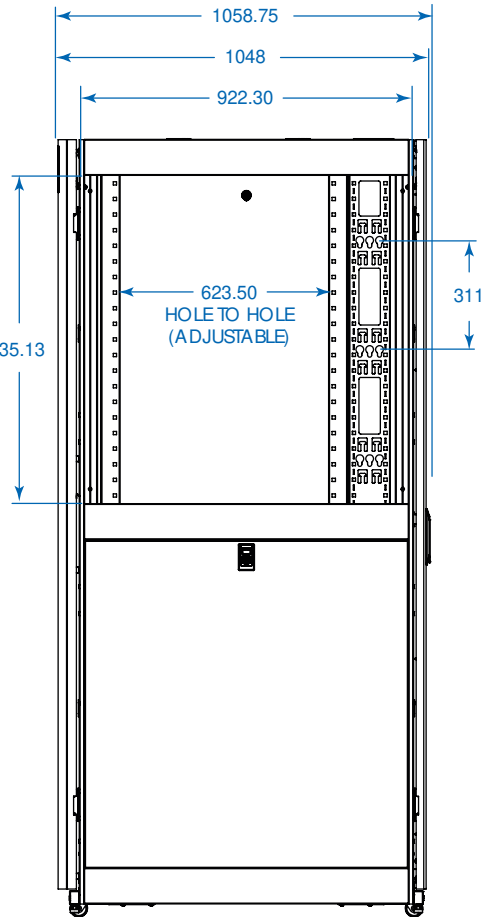

Also Includes: Owner's manual, 2 shipping/stabilizing brackets and rack-mount equipment mounting hardware (50 cage nuts, 50 mounting screws, 50 nylon cup washers).

- Enclosures ship fully assembled for rapid deployment, but can be knocked down for easy reassembly in confined spaces
- 800 mm width allows extra space for cable management and PDU mounting to the sides of the rack for improved airflow and cooling
- Modular design optimized for quick configuration and reconfiguration
- Ideal for rack-mount server, network and telecom applications

### Specifications

<b>Model</b>	SRX47UBWD
Rack Spaces	47U
Stationary Load Capacity	1360 kg
Rolling Load Capacity	1020 kg
Unit Dimensions (H x W x D)	2215 x 800 x 1048 mm
Shipping Dimensions (H x W x D)	2469 x 850 x 1092 mm
Unit Weight	173 kg
Shipping Weight	192 kg
Certifications	UL 60950, IP20; EIA/ECA-310-E, ETSI, RoHS Compliant
<b>Model</b>	SRX47UBWDEXP (Identical to SRX47UBWD, but without side panels)
Unit Weight	135 kg
Shipping Weight	155 kg

TOP VIEW

SIDE VIEW

REAR VIEW

FRONT VIEW

CROSS SECTION A

MODELS:  
**SRX47UBWD**  
**SRX47UBWDEXP**

Dimensions: mm

Tripp Lite has a policy of continuous improvement. Specifications are subject to change without notice.

BOTTOM VIEW

TOP VIEW

SIDE VIEW

REAR VIEW

FRONT VIEW

MODELS:  
**SRX47UBWD**  
**SRX47UBWDEXP**

1111 W. 35th Street  
 Chicago, IL 60609 USA  
 773.869.1234  
[www.tripplite.com](http://www.tripplite.com)

Dimensions: mm