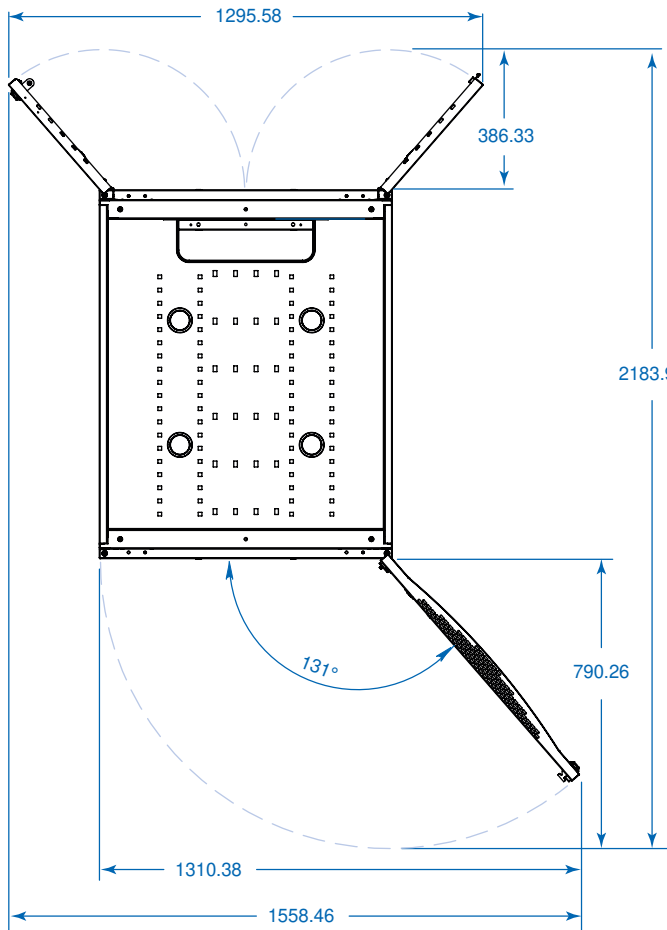

**SEE NEXT PAGE FOR DETAILED UNIT MEASUREMENTS**

1111 W. 35th Street  
Chicago, IL 60609 USA  
773.869.1234  
www.tripplite.com

### Specifications

<b>Model</b>	SRX47UBWD
Rack Spaces	47U
Stationary Load Capacity	1360 kg
Rolling Load Capacity	1020 kg
Unit Dimensions (H x W x D)	2215 x 800 x 1048 mm
Shipping Dimensions (H x W x D)	2469 x 850 x 1092 mm
Unit Weight	173 kg
Shipping Weight	192 kg
Certifications	UL 60950, IP20; EIA/ECA-310-E, ETSI, RoHS Compliant
<b>Model</b>	SRX47UBWDEXP (Identical to SRX47UBWD, but without side panels)
Unit Weight	135 kg
Shipping Weight	155 kg

TOP VIEW

SIDE VIEW

REAR VIEW

FRONT VIEW

CROSS SECTION A

MODELS:  
**SRX47UBWD**  
**SRX47UBWDEXP**

Dimensions: mm

Tripp Lite has a policy of continuous improvement. Specifications are subject to change without notice.

BOTTOM VIEW

TOP VIEW

SIDE VIEW

REAR VIEW

FRONT VIEW

MODELS:  
**SRX47UBWD**  
**SRX47UBWDEXP**

1111 W. 35th Street  
 Chicago, IL 60609 USA  
 773.869.1234  
[www.tripplite.com](http://www.tripplite.com)

Dimensions: mm