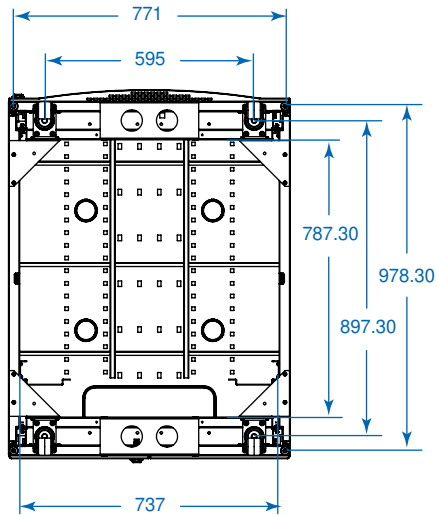

### Specifications

<b>Model</b>	SRX47UBWD
Rack Spaces	47U
Stationary Load Capacity	1360 kg
Rolling Load Capacity	1020 kg
Unit Dimensions (H x W x D)	2215 x 800 x 1048 mm
Shipping Dimensions (H x W x D)	2469 x 850 x 1092 mm
Unit Weight	173 kg
Shipping Weight	192 kg
Certifications	UL 60950, IP20; EIA/ECA-310-E, ETSI, RoHS Compliant
<b>Model</b>	SRX47UBWDEXP (Identical to SRX47UBWD, but without side panels)
Unit Weight	135 kg
Shipping Weight	155 kg

TOP VIEW

SIDE VIEW

REAR VIEW

FRONT VIEW

CROSS SECTION A

MODELS:  
**SRX47UBWD**  
**SRX47UBWDEXP**

Dimensions: mm

Tripp Lite has a policy of continuous improvement. Specifications are subject to change without notice.

BOTTOM VIEW

TOP VIEW

SIDE VIEW

REAR VIEW

FRONT VIEW

MODELS:  
**SRX47UBWD**  
**SRX47UBWDEXP**

1111 W. 35th Street  
 Chicago, IL 60609 USA  
 773.869.1234  
[www.tripplite.com](http://www.tripplite.com)

Dimensions: mm