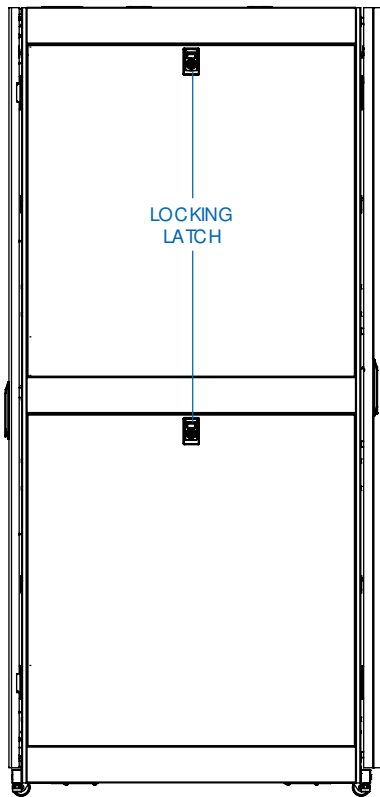

### Specifications

<b>Model</b>	SRX47UBWD
Rack Spaces	47U
Stationary Load Capacity	1360 kg
Rolling Load Capacity	1020 kg
Unit Dimensions (H x W x D)	2215 x 800 x 1048 mm
Shipping Dimensions (H x W x D)	2469 x 850 x 1092 mm
Unit Weight	173 kg
Shipping Weight	192 kg
Certifications	UL 60950, IP20; EIA/ECA-310-E, ETSI, RoHS Compliant
<b>Model</b>	SRX47UBWDEXP (Identical to SRX47UBWD, but without side panels)
Unit Weight	135 kg
Shipping Weight	155 kg

TOP VIEW

SIDE VIEW

REAR VIEW

FRONT VIEW

CROSS SECTION A

MODELS:  
**SRX47UBWD**  
**SRX47UBWDEXP**

Dimensions: mm

Tripp Lite has a policy of continuous improvement. Specifications are subject to change without notice.

BOTTOM VIEW

TOP VIEW

SIDE VIEW

REAR VIEW

FRONT VIEW

MODELS:  
**SRX47UBWD**  
**SRX47UBWDEXP**

1111 W. 35th Street  
 Chicago, IL 60609 USA  
 773.869.1234  
[www.tripplite.com](http://www.tripplite.com)

Dimensions: mm