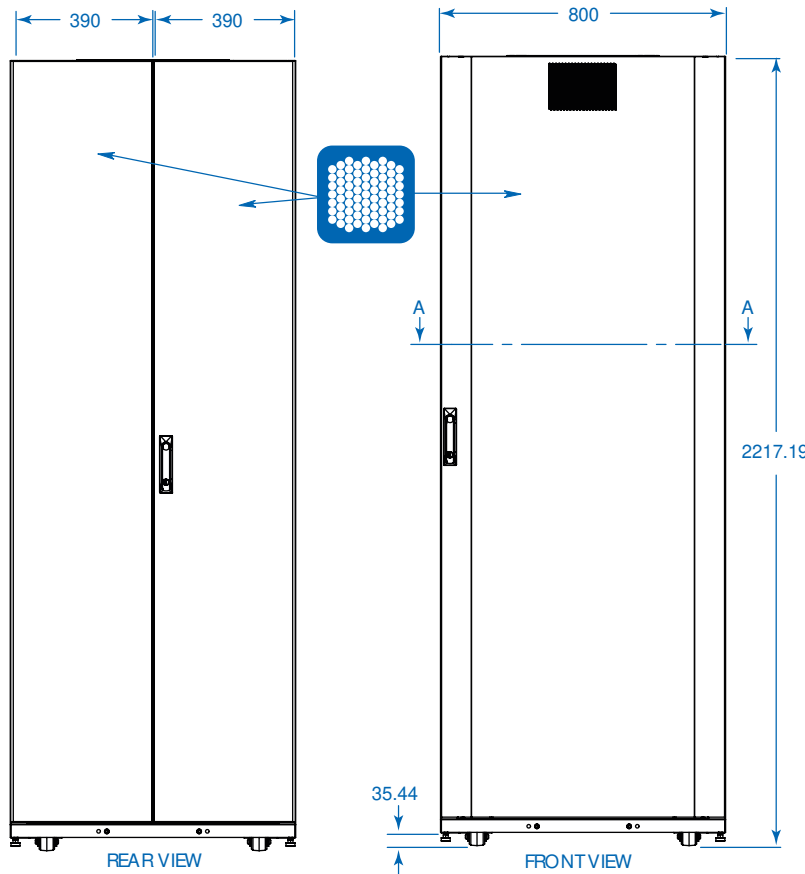

Also Includes: Owner's manual, 2 shipping/stabilizing brackets and rack-mount equipment mounting hardware (50 cage nuts, 50 mounting screws, 50 nylon cup washers).

- Enclosures ship fully assembled for rapid deployment, but can be knocked down for easy reassembly in confined spaces
- 800 mm width allows extra space for cable management and PDU mounting to the sides of the rack for improved airflow and cooling
- Modular design optimized for quick configuration and reconfiguration
- Ideal for rack-mount server, network and telecom applications

### Specifications

<b>Model</b>	SRX47UBWD
Rack Spaces	47U
Stationary Load Capacity	1360 kg
Rolling Load Capacity	1020 kg
Unit Dimensions (H x W x D)	2215 x 800 x 1048 mm
Shipping Dimensions (H x W x D)	2469 x 850 x 1092 mm
Unit Weight	173 kg
Shipping Weight	192 kg
Certifications	UL 60950, IP20; EIA/ECA-310-E, ETSI, RoHS Compliant
<b>Model</b>	SRX47UBWDEXP (Identical to SRX47UBWD, but without side panels)
Unit Weight	135 kg
Shipping Weight	155 kg

TOP VIEW

SIDE VIEW

REAR VIEW

FRONT VIEW

CROSS SECTION A

MODELS:  
**SRX47UBWD**  
**SRX47UBWDEXP**

Dimensions: mm

Tripp Lite has a policy of continuous improvement. Specifications are subject to change without notice.

BOTTOM VIEW

TOP VIEW

SIDE VIEW

REAR VIEW

FRONT VIEW

MODELS:  
**SRX47UBWD**  
**SRX47UBWDEXP**

1111 W. 35th Street  
 Chicago, IL 60609 USA  
 773.869.1234  
[www.tripplite.com](http://www.tripplite.com)

Dimensions: mm