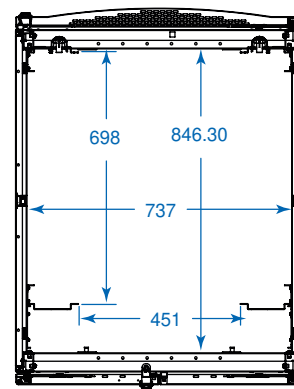

### Specifications

<b>Model</b>	SRX47UBWD
Rack Spaces	47U
Stationary Load Capacity	1360 kg
Rolling Load Capacity	1020 kg
Unit Dimensions (H x W x D)	2215 x 800 x 1048 mm
Shipping Dimensions (H x W x D)	2469 x 850 x 1092 mm
Unit Weight	173 kg
Shipping Weight	192 kg
Certifications	UL 60950, IP20; EIA/ECA-310-E, ETSI, RoHS Compliant
<b>Model</b>	SRX47UBWDEXP (Identical to SRX47UBWD, but without side panels)
Unit Weight	135 kg
Shipping Weight	155 kg

TOP VIEW

SIDE VIEW

REAR VIEW

FRONT VIEW

CROSS SECTION A

MODELS:  
**SRX47UBWD**  
**SRX47UBWDEXP**

Dimensions: mm

Tripp Lite has a policy of continuous improvement. Specifications are subject to change without notice.

BOTTOM VIEW

TOP VIEW

SIDE VIEW

REAR VIEW

FRONT VIEW

MODELS:  
**SRX47UBWD**  
**SRX47UBWDEXP**

1111 W. 35th Street  
 Chicago, IL 60609 USA  
 773.869.1234  
[www.tripplite.com](http://www.tripplite.com)

Dimensions: mm