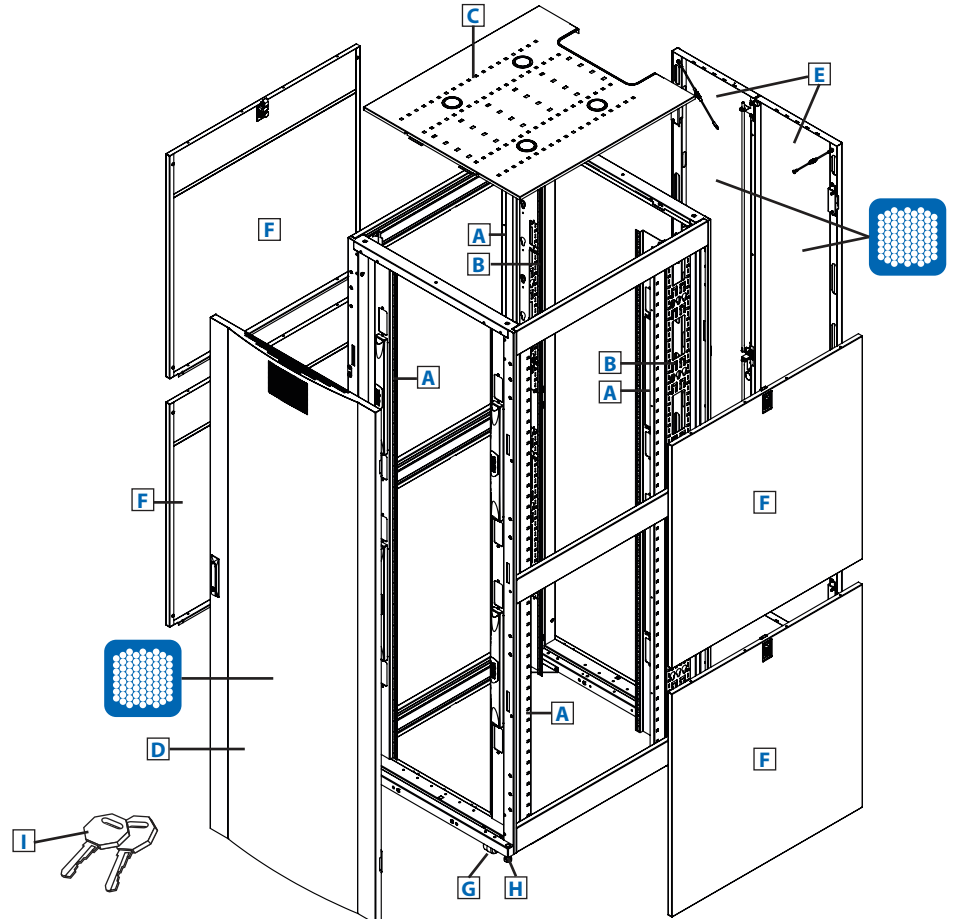

Toolless  
Mounting Slots

Adjustable  
Rails with  
Easy-View  
Depth Index

Airflow Meets  
or Exceeds  
Server OEM  
Requirements

Integrated  
Baying Tabs

Square Hole  
Mounting

- A** Adjustable Mounting Rails (4)
- B** Adjustable PDU Mounting Rails with Toolless Mounting Slots (4)
- C** Roof Panel (Removable)
- D** Front Door (Lockable/Removable/Reversible)
- E** Split Rear Doors (Lockable/Removable)
- F** Side Panels (4) (Lockable/Removable; not included with SRX47UBWDEXP)
- G** Heavy-Duty Casters (4)
- H** Heavy-Duty Levelers (4)
- I** Keys (For doors and side panels.)

Also Includes: Owner's manual, 2 shipping/stabilizing brackets and rack-mount equipment mounting hardware (50 cage nuts, 50 mounting screws, 50 nylon cup washers).

- Enclosures ship fully assembled for rapid deployment, but can be knocked down for easy reassembly in confined spaces
- 800 mm width allows extra space for cable management and PDU mounting to the sides of the rack for improved airflow and cooling
- Modular design optimized for quick configuration and reconfiguration
- Ideal for rack-mount server, network and telecom applications