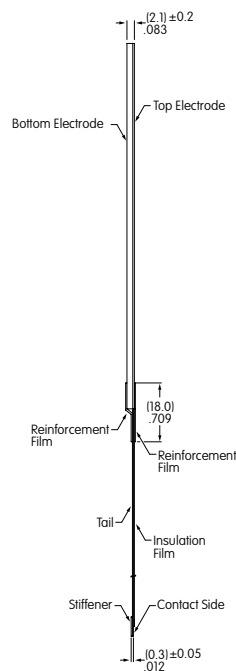

Tilt

Touch

Indicators

Accessories

Supplement

Digital Touch Screen

Part Number	Screen Size in Inches	Key Area Dimensions	Viewing Area Dimensions	External Dimensions	Panel Thickness	Terminal Detail 30 Pin .039" (1.0mm) Pitch
FTAS225-57AN	5.7	4.54" x 3.39" (115.2mm x 86.04mm)	4.80" x 3.62" (122.0mm x 92.0mm)	5.51" x 4.45" (140.0mm x 113.0mm)	.083" (2.1mm)	Length 3.94" (100.0mm)

Notes: Input method is finger. Number of keys for Digital Touch Screen: 15 x 15. See web site for dimensioned drawings for the Digital Touch Screen.

**Digital
FTAS225-57AN**

Y11-Y1, X1-X15, Y15-Y12
PIN ASSIGNMENT