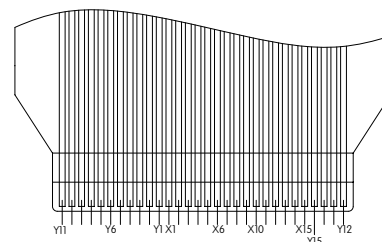

Y11-Y1, X1-X15, Y15-Y12
PIN ASSIGNMENT