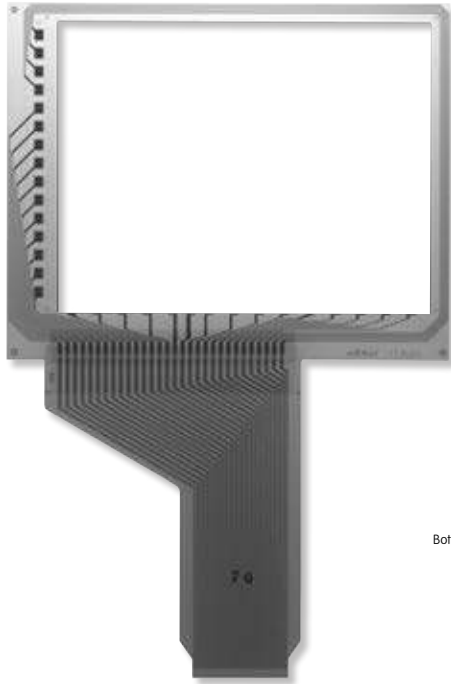

Tilt

Touch

Indicators

Accessories

Supplement

Digital Touch Screen

Part Number	Screen Size in Inches	Key Area Dimensions	Viewing Area Dimensions	External Dimensions	Panel Thickness	Terminal Detail 30 Pin .039" (1.0mm) Pitch
FTAS225-57AN	5.7	4.54" x 3.39" (115.2mm x 86.04mm)	4.80" x 3.62" (122.0mm x 92.0mm)	5.51" x 4.45" (140.0mm x 113.0mm)	.083" (2.1mm)	Length 3.94" (100.0mm)

Notes: Input method is finger. Number of keys for Digital Touch Screen: 15 x 15. See web site for dimensioned drawings for the Digital Touch Screen.

**Digital
FTAS225-57AN**

Y11-Y1, X1-X15, Y15-Y12
PIN ASSIGNMENT