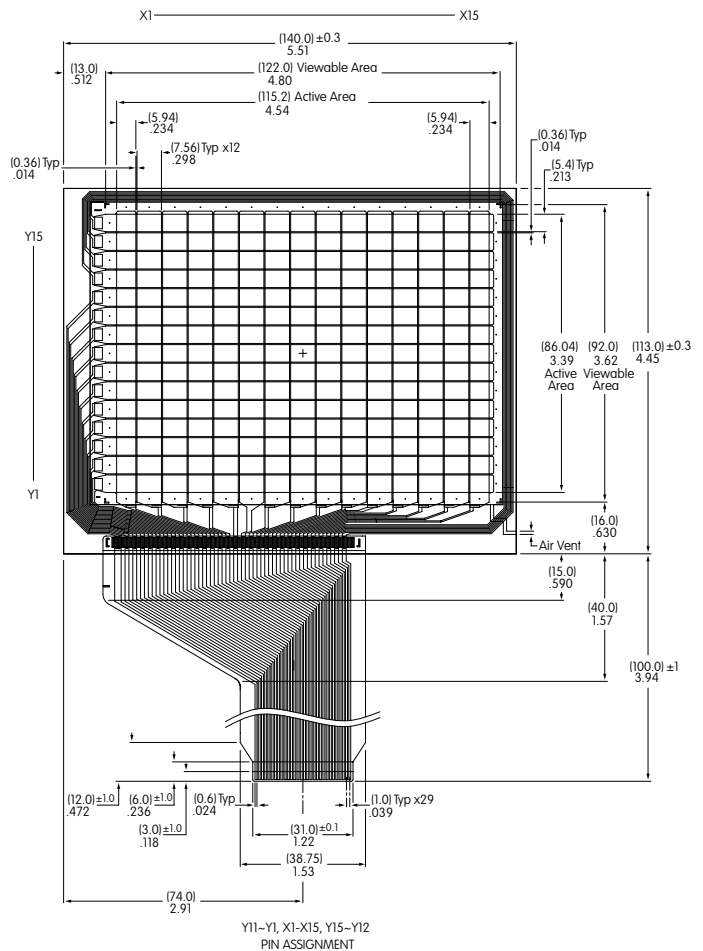

Tilt

Touch

Indicators

Accessories

Supplement

Digital Touch Screen

Part Number	Screen Size in Inches	Key Area Dimensions	Viewing Area Dimensions	External Dimensions	Panel Thickness	Terminal Detail 30 Pin .039" (1.0mm) Pitch
FTAS225-57AN	5.7	4.54" x 3.39" (115.2mm x 86.04mm)	4.80" x 3.62" (122.0mm x 92.0mm)	5.51" x 4.45" (140.0mm x 113.0mm)	.083" (2.1mm)	Length 3.94" (100.0mm)

Notes: Input method is finger. Number of keys for Digital Touch Screen: 15 x 15. See web site for dimensioned drawings for the Digital Touch Screen.

**Digital
FTAS225-57AN**

Y11-Y1, X1-X15, Y15-Y12
PIN ASSIGNMENT