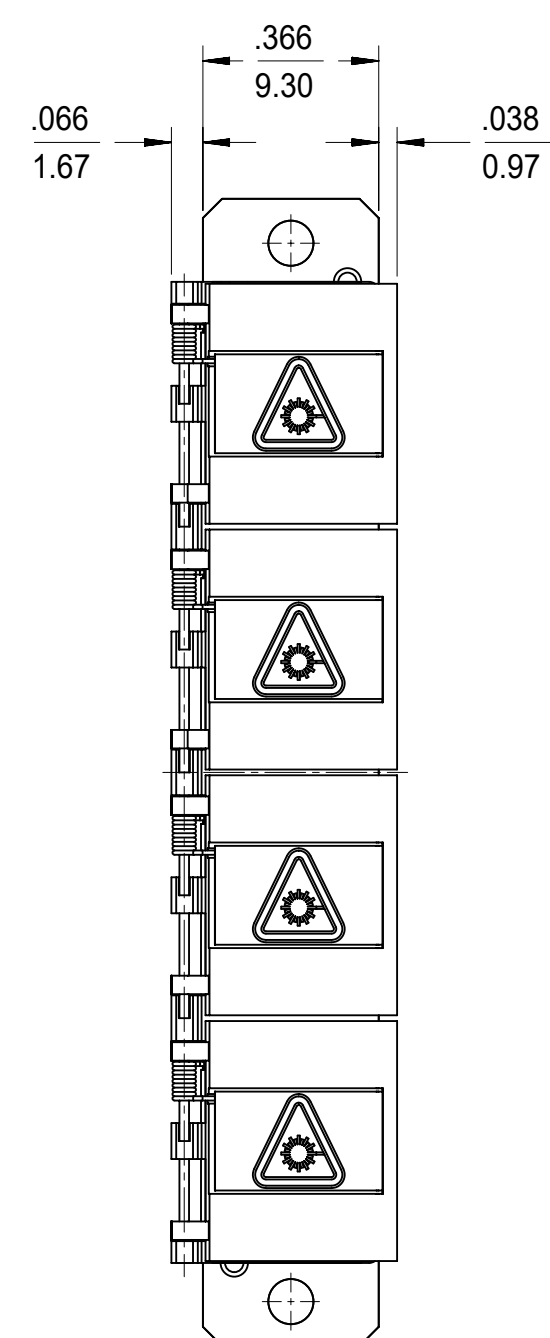

LC 8 PORT ADAPTER P/N	LC 8 PORT ADAPTER COLOR	SPLIT SLEEVE MATERIAL
106121-0100	BLUE	CERAMIC
106121-0101	GREEN	
106121-0102	BEIGE	
106121-0103	AQUA	

RECOMMENDED
MOUNTING PATTERN

ISO VIEW

NOTES:
1. ALL DIMENSIONS ARE FOR REFERENCE.
2. DUST CAPS SHOWN IN ISO VIEW ONLY.

FUNCTIONAL SYMBOLS	THIS DRAWING CONTAINS INFORMATION THAT IS PROPRIETARY TO MOLEX ELECTRONIC TECHNOLOGIES, LLC AND SHOULD NOT BE USED WITHOUT WRITTEN PERMISSION		CURRENT REV DESC:		molex
	DIMENSION UNITS	SCALE			
FA = 0	INCH/MM	1:1			LC 8 PORT ADAPTER SCREW MOUNT W/SHUTTERS
FC = 0	GENERAL TOLERANCES (UNLESS SPECIFIED)				
FD = 0	ANGULAR TOL ± °				PRODUCT CUSTOMER DRAWING
DIVISIONAL SYMBOLS	4 PLACES ±		EC NO: 652962	2021/05/18	
	3 PLACES ±		DRWN: VIKESK1	2021/08/24	
	2 PLACES ±		CHK'D: WCHEN	2021/08/24	
	1 PLACE ±		APPR: WCHEN	2021/08/24	
0 PLACES ±		INITIAL REVISION:			
DRAFT WHERE APPLICABLE MUST REMAIN WITHIN DIMENSIONS		THIRD ANGLE PROJECTION	DRAWING	SERIES	DOCUMENT NUMBER
			C-SIZE	106121	SD-106121-0100
					DOC TYPE
					PSD
					DOC PART
					001
					REVISION
					C
					SHEET NUMBER
					1 OF 1