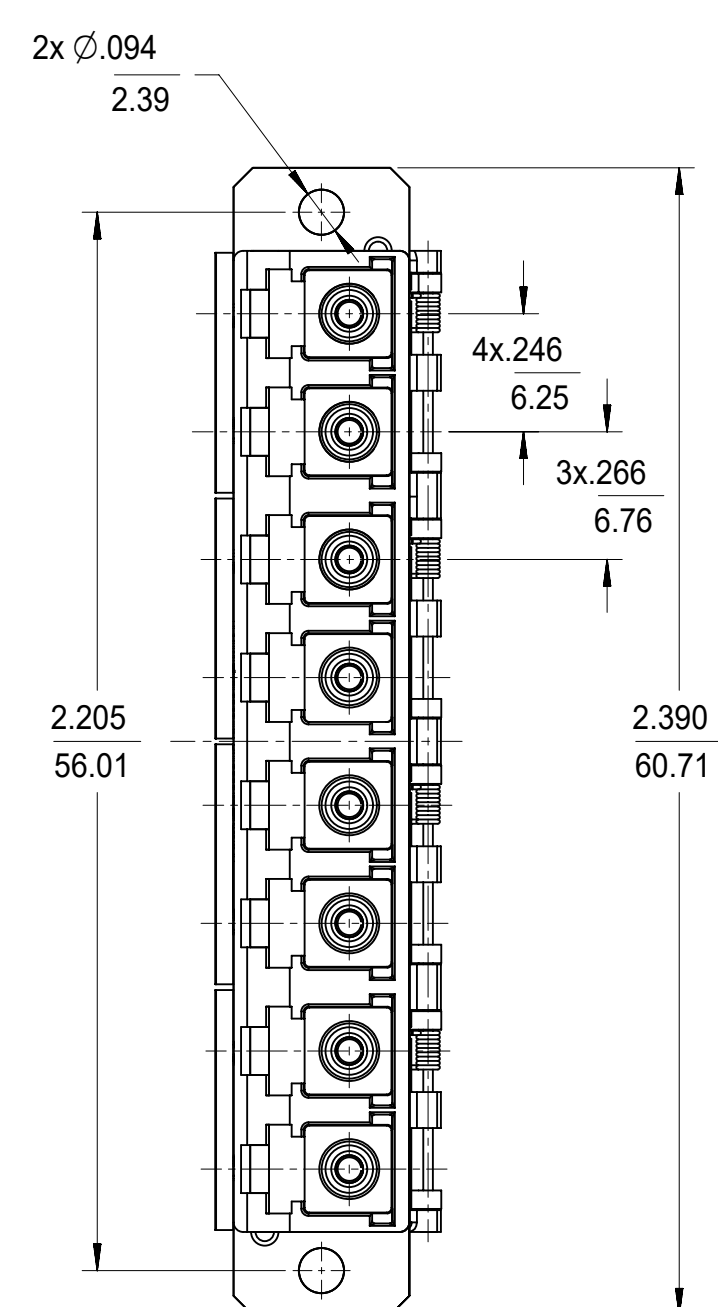

LC 8 PORT ADAPTER P/N	LC 8 PORT ADAPTER COLOR	SPLIT SLEEVE MATERIAL
106121-0100	BLUE	CERAMIC
106121-0101	GREEN	
106121-0102	BEIGE	
106121-0103	AQUA	

RECOMMENDED
MOUNTING PATTERN

ISO VIEW

NOTES:
1. ALL DIMENSIONS ARE FOR REFERENCE.
2. DUST CAPS SHOWN IN ISO VIEW ONLY.

FUNCTIONAL SYMBOLS	THIS DRAWING CONTAINS INFORMATION THAT IS PROPRIETARY TO MOLEX ELECTRONIC TECHNOLOGIES, LLC AND SHOULD NOT BE USED WITHOUT WRITTEN PERMISSION		CURRENT REV DESC:		molex
	DIMENSION UNITS	SCALE			
FA = 0	INCH/MM	1:1			LC 8 PORT ADAPTER SCREW MOUNT W/SHUTTERS
FC = 0	GENERAL TOLERANCES (UNLESS SPECIFIED)				
FD = 0	ANGULAR TOL ± °				PRODUCT CUSTOMER DRAWING
DIVISIONAL SYMBOLS	4 PLACES ±		EC NO: 652962	2021/05/18	
	3 PLACES ±		DRWN: VIKESK1	2021/08/24	
	2 PLACES ±		CHK'D: WCHEN	2021/08/24	
	1 PLACE ±		APPR: WCHEN	2021/08/24	
0 PLACES ±		INITIAL REVISION:			
DRAFT WHERE APPLICABLE MUST REMAIN WITHIN DIMENSIONS		THIRD ANGLE PROJECTION	DRAWING	SERIES	DOCUMENT NUMBER
			C-SIZE	106121	SD-106121-0100
					DOC TYPE
					PSD
					DOC PART
					001
					REVISION
					C
					SHEET NUMBER
					1 OF 1