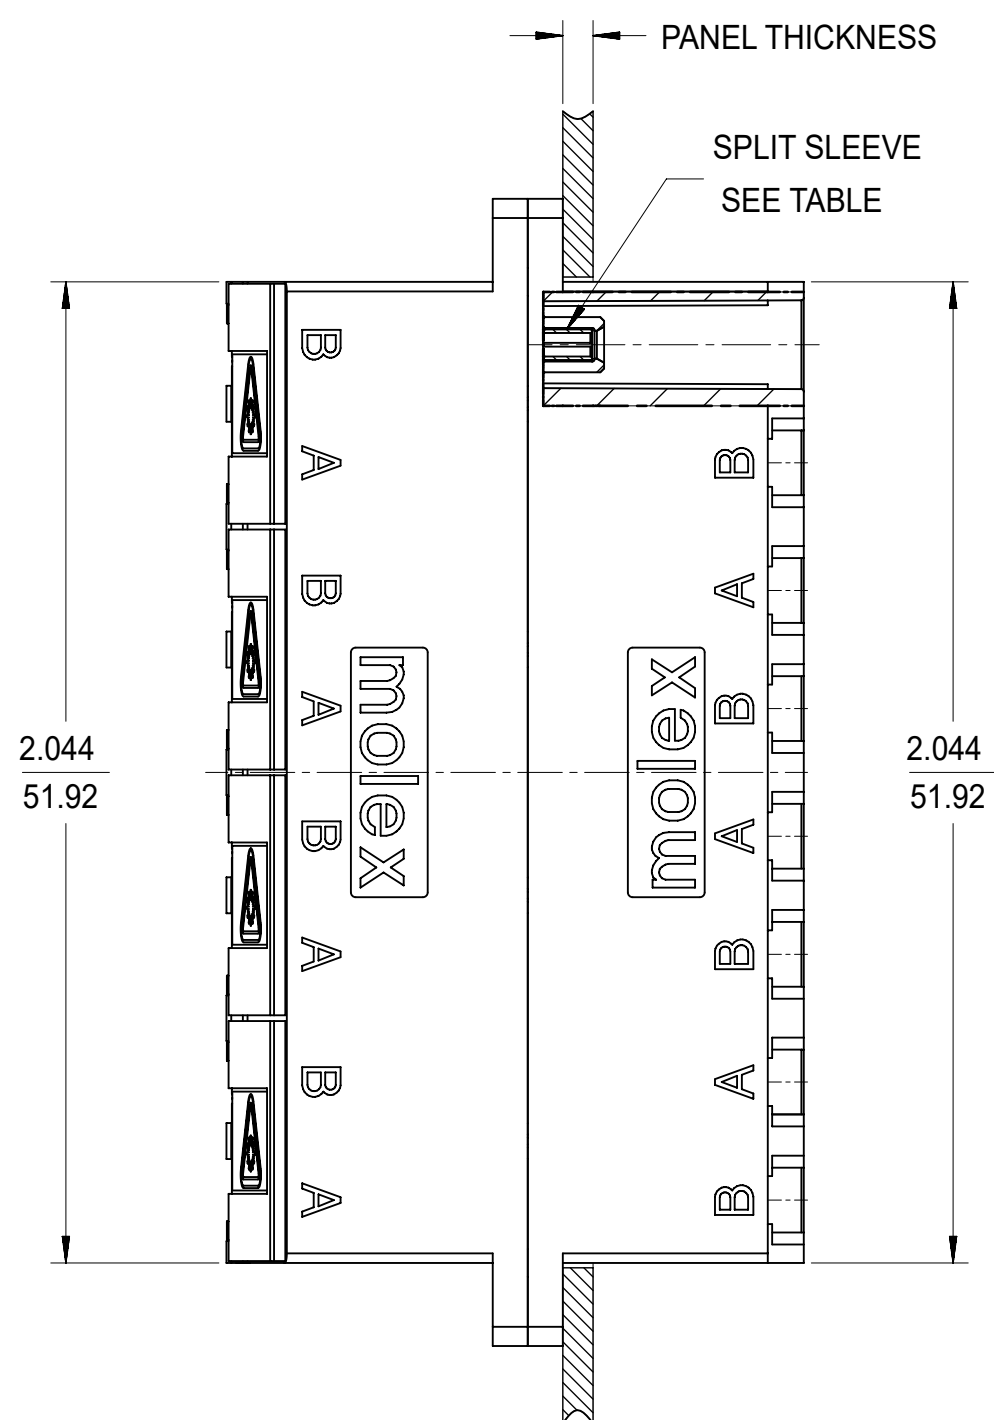

LC 8 PORT ADAPTER P/N	LC 8 PORT ADAPTER COLOR	SPLIT SLEEVE MATERIAL
106121-0100	BLUE	CERAMIC
106121-0101	GREEN	
106121-0102	BEIGE	
106121-0103	AQUA	

RECOMMENDED
MOUNTING PATTERN

ISO VIEW

NOTES:
1. ALL DIMENSIONS ARE FOR REFERENCE.
2. DUST CAPS SHOWN IN ISO VIEW ONLY.

FUNCTIONAL SYMBOLS	THIS DRAWING CONTAINS INFORMATION THAT IS PROPRIETARY TO MOLEX ELECTRONIC TECHNOLOGIES, LLC AND SHOULD NOT BE USED WITHOUT WRITTEN PERMISSION		CURRENT REV DESC:		molex
	DIMENSION UNITS	SCALE			
FA = 0	INCH/MM	1:1			LC 8 PORT ADAPTER SCREW MOUNT W/SHUTTERS
FC = 0	GENERAL TOLERANCES (UNLESS SPECIFIED)				
FD = 0	ANGULAR TOL ± °				PRODUCT CUSTOMER DRAWING
DIVISIONAL SYMBOLS	4 PLACES ±		EC NO: 652962	2021/05/18	
	3 PLACES ±		DRWN: VIKESK1	2021/08/24	
	2 PLACES ±		CHK'D: WCHEN	2021/08/24	
	1 PLACE ±		APPR: WCHEN	2021/08/24	
0 PLACES ±		INITIAL REVISION:			
DRAFT WHERE APPLICABLE MUST REMAIN WITHIN DIMENSIONS		THIRD ANGLE PROJECTION	DRAWING	SERIES	DOCUMENT NUMBER
			C-SIZE	106121	SD-106121-0100
					DOC TYPE
					PSD
					DOC PART
					001
					REVISION
					C
					SHEET NUMBER
					1 OF 1