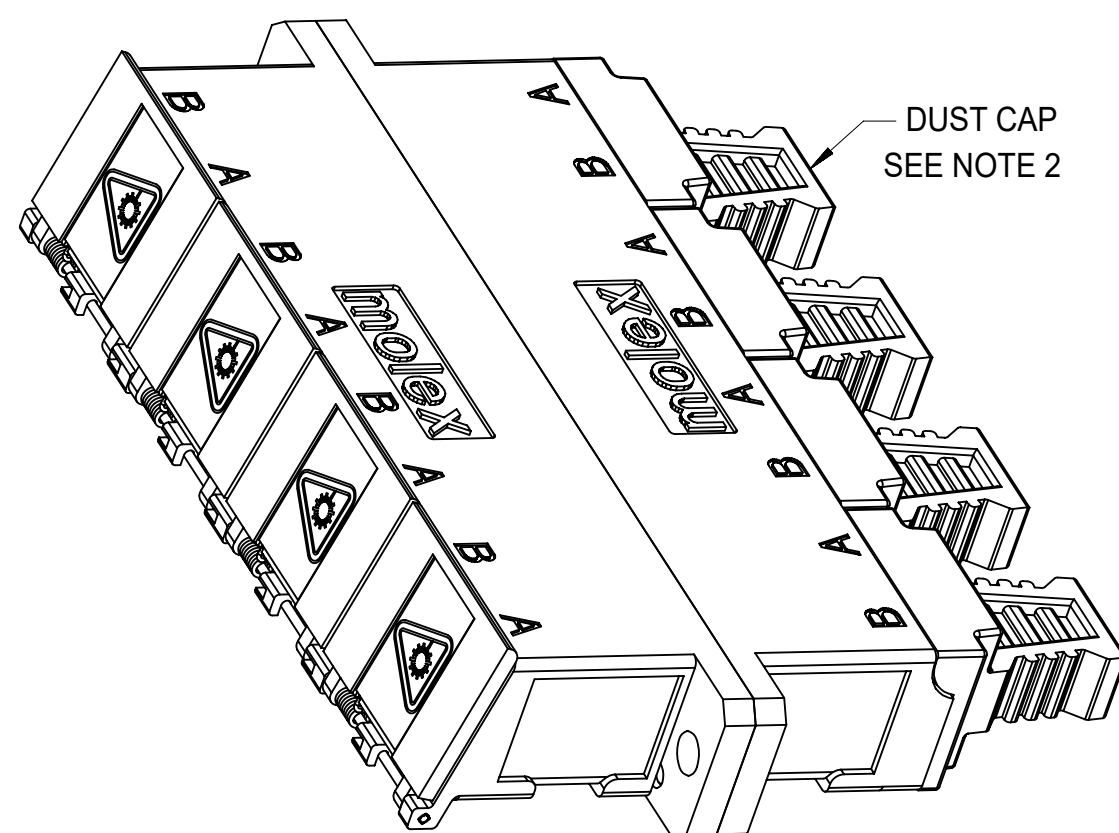

LC 8 PORT ADAPTER P/N	LC 8 PORT ADAPTER COLOR	SPLIT SLEEVE MATERIAL
106121-0100	BLUE	CERAMIC
106121-0101	GREEN	
106121-0102	BEIGE	
106121-0103	AQUA	

RECOMMENDED
MOUNTING PATTERN

ISO VIEW

NOTES:
1. ALL DIMENSIONS ARE FOR REFERENCE.
2. DUST CAPS SHOWN IN ISO VIEW ONLY.

FUNCTIONAL SYMBOLS	THIS DRAWING CONTAINS INFORMATION THAT IS PROPRIETARY TO MOLEX ELECTRONIC TECHNOLOGIES, LLC AND SHOULD NOT BE USED WITHOUT WRITTEN PERMISSION		CURRENT REV DESC:		molex
	DIMENSION UNITS	SCALE			
FA = 0	INCH/MM	1:1			LC 8 PORT ADAPTER SCREW MOUNT W/SHUTTERS
FC = 0	GENERAL TOLERANCES (UNLESS SPECIFIED)				
FD = 0	ANGULAR TOL ± °				PRODUCT CUSTOMER DRAWING
DIVISIONAL SYMBOLS	4 PLACES ±		EC NO: 652962	2021/05/18	
	3 PLACES ±		DRWN: VIKESK1	2021/08/24	
	2 PLACES ±		CHK'D: WCHEN	2021/08/24	
	1 PLACE ±		APPR: WCHEN	2021/08/24	
0 PLACES ±		INITIAL REVISION:			
DRAFT WHERE APPLICABLE MUST REMAIN WITHIN DIMENSIONS		THIRD ANGLE PROJECTION	DRAWING	SERIES	DOCUMENT NUMBER
			C-SIZE	106121	SD-106121-0100
					DOC TYPE
					PSD
					DOC PART
					001
					REVISION
					C
					SHEET NUMBER
					1 OF 1