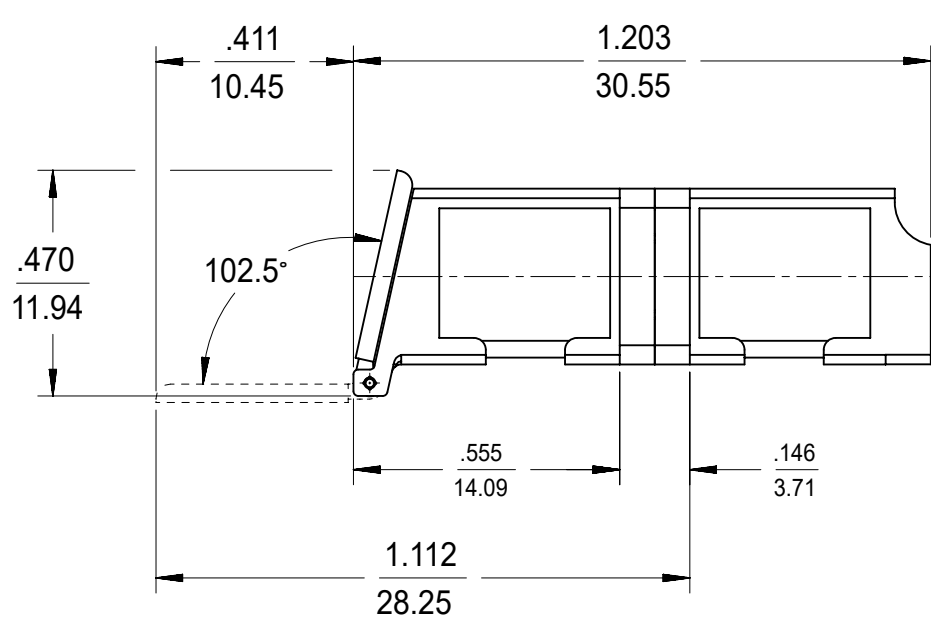

LC 8 PORT ADAPTER P/N	LC 8 PORT ADAPTER COLOR	SPLIT SLEEVE MATERIAL
106121-0100	BLUE	CERAMIC
106121-0101	GREEN	
106121-0102	BEIGE	
106121-0103	AQUA	

RECOMMENDED
MOUNTING PATTERN

ISO VIEW

NOTES:
1. ALL DIMENSIONS ARE FOR REFERENCE.
2. DUST CAPS SHOWN IN ISO VIEW ONLY.

FUNCTIONAL SYMBOLS	THIS DRAWING CONTAINS INFORMATION THAT IS PROPRIETARY TO MOLEX ELECTRONIC TECHNOLOGIES, LLC AND SHOULD NOT BE USED WITHOUT WRITTEN PERMISSION		CURRENT REV DESC:		molex
	DIMENSION UNITS	SCALE			
FA = 0	INCH/MM	1:1			LC 8 PORT ADAPTER SCREW MOUNT W/SHUTTERS
FC = 0	GENERAL TOLERANCES (UNLESS SPECIFIED)				
FD = 0	ANGULAR TOL ± °				PRODUCT CUSTOMER DRAWING
DIVISIONAL SYMBOLS	4 PLACES ±		EC NO: 652962	2021/05/18	
	3 PLACES ±		DRWN: VIKESK1	2021/08/24	
	2 PLACES ±		CHK'D: WCHEN	2021/08/24	
	1 PLACE ±		APPR: WCHEN	2021/08/24	
0 PLACES ±		INITIAL REVISION:			
DRAFT WHERE APPLICABLE MUST REMAIN WITHIN DIMENSIONS		THIRD ANGLE PROJECTION	DRAWING	SERIES	DOCUMENT NUMBER
			C-SIZE	106121	SD-106121-0100
					DOC TYPE
					PSD
					DOC PART
					001
					REVISION
					C
					SHEET NUMBER
					1 OF 1