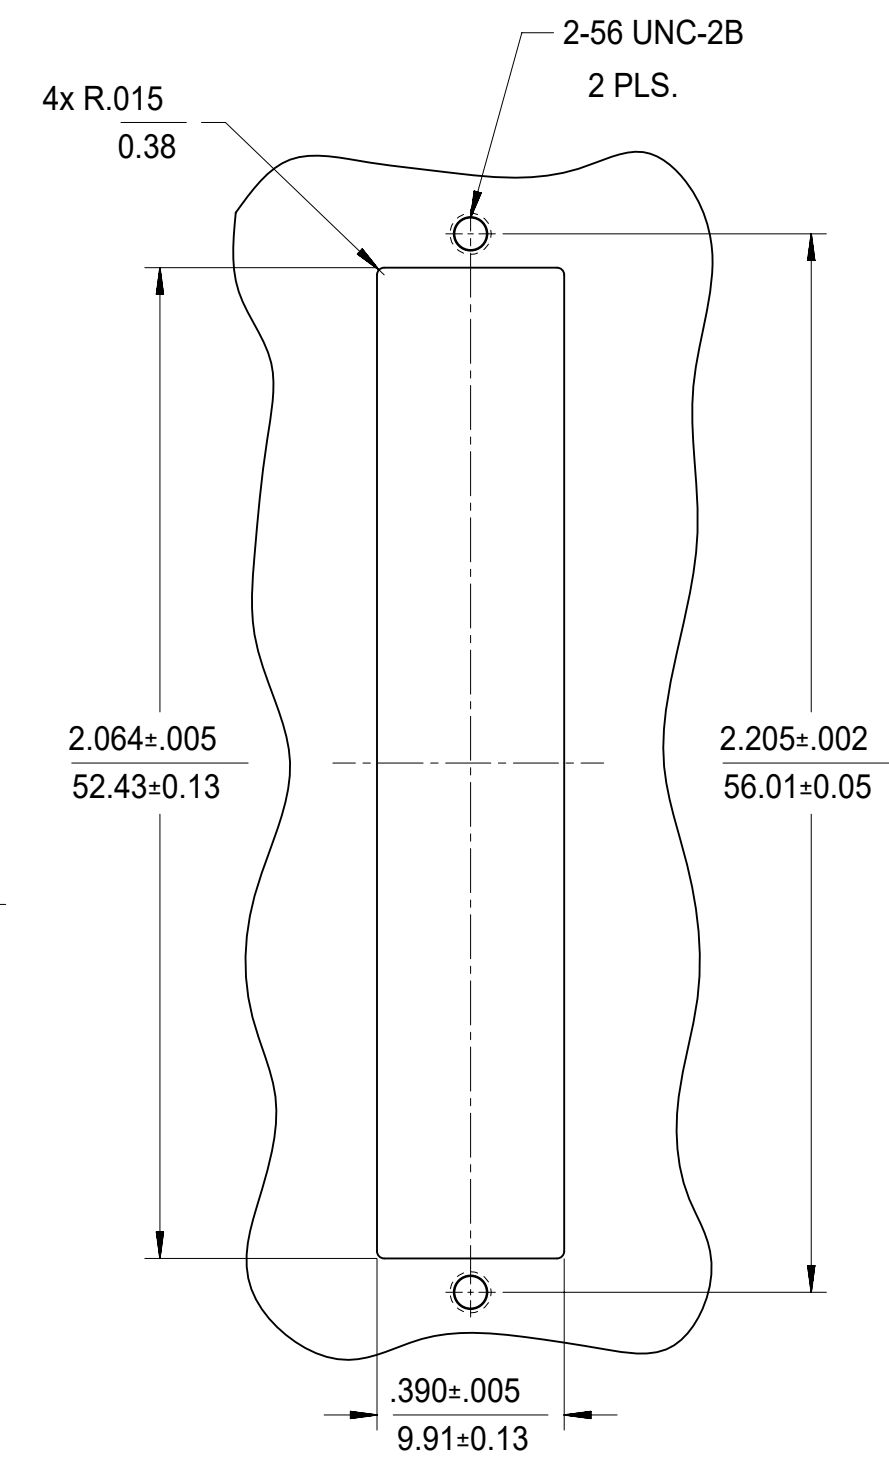

LC 8 PORT ADAPTER P/N	LC 8 PORT ADAPTER COLOR	SPLIT SLEEVE MATERIAL
106121-0100	BLUE	CERAMIC
106121-0101	GREEN	
106121-0102	BEIGE	
106121-0103	AQUA	

RECOMMENDED
MOUNTING PATTERN

ISO VIEW

NOTES:
1. ALL DIMENSIONS ARE FOR REFERENCE.
2. DUST CAPS SHOWN IN ISO VIEW ONLY.

FUNCTIONAL SYMBOLS	THIS DRAWING CONTAINS INFORMATION THAT IS PROPRIETARY TO MOLEX ELECTRONIC TECHNOLOGIES, LLC AND SHOULD NOT BE USED WITHOUT WRITTEN PERMISSION		CURRENT REV DESC:		molex
	DIMENSION UNITS	SCALE			
FA = 0	INCH/MM	1:1			LC 8 PORT ADAPTER SCREW MOUNT W/SHUTTERS
FC = 0	GENERAL TOLERANCES (UNLESS SPECIFIED)				
FD = 0	ANGULAR TOL ± °				PRODUCT CUSTOMER DRAWING
DIVISIONAL SYMBOLS	4 PLACES ±		EC NO: 652962	2021/05/18	
	3 PLACES ±		DRWN: VIKESK1	2021/08/24	
	2 PLACES ±		CHK'D: WCHEN	2021/08/24	
	1 PLACE ±		APPR: WCHEN	2021/08/24	
0 PLACES ±		INITIAL REVISION:			
DRAFT WHERE APPLICABLE MUST REMAIN WITHIN DIMENSIONS		THIRD ANGLE PROJECTION	DRAWING	SERIES	DOCUMENT NUMBER
			C-SIZE	106121	SD-106121-0100
					DOC TYPE
					PSD
					DOC PART
					001
					REVISION
					C
					SHEET NUMBER
					1 OF 1