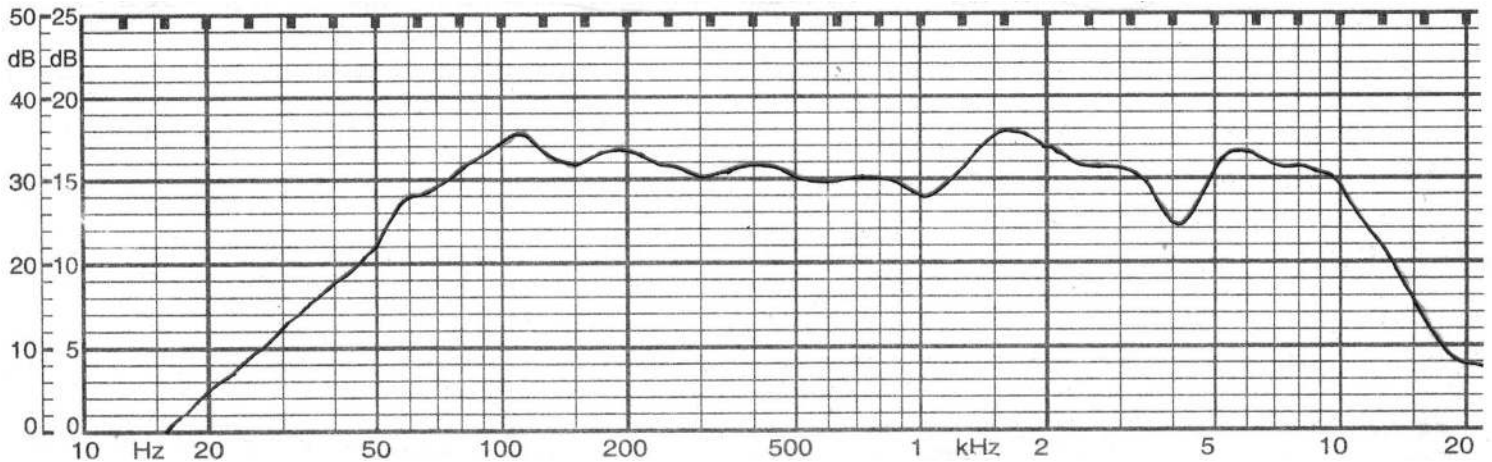

MODEL: GF1004H | **DESCRIPTION:** SPEAKER**FEATURES**

- 102 mm
- square frame
- 20.0 W
- 8 Ω
- ferrite magnet
- paper cone

**SPECIFICATIONS**

parameter	conditions/description	min	typ	max	units
input power			20.0	40.0	W
impedance	at 0.8 kHz, 1.0 V	6.8	8	9.2	Ω
resonant frequency (Fo)	at 1.0 V	80	100	120	Hz
frequency response		Fo		10,000	Hz
sound pressure level	at 1.0 W, 50 cm, avg at 0.3, 0.4, 0.5, 0.6 kHz	87	90	93	dB
buzz, rattle, etc.	must be normal at sine wave			10.0	V
dimensions	102 x 102 x 51				mm
magnet	ferrite				
cone material	paper				
terminal	solder eyelets				
weight			284.0		g
operating temperature		-25		70	$^{\circ}$ C
hand soldering	for maximum 5 seconds	400	420	440	$^{\circ}$ C
RoHS	yes				

MECHANICAL DRAWING

units: mm
tolerance: ±0.8 mm

FREQUENCY RESPONSE CURVE

parameter	conditions/description
potentiometer range	50 dB
rectifier	RMS
lower limit frequency	20 Hz
wr. speed	100 mm/sec
zero level	60 dB