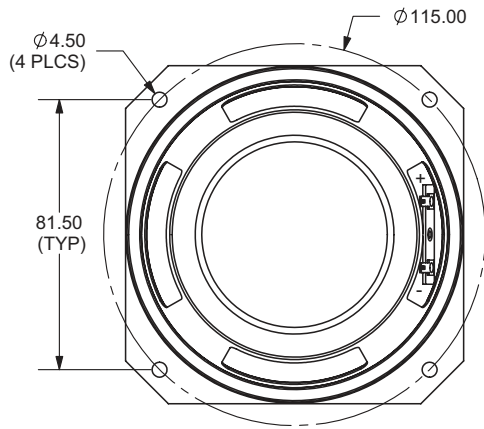

MODEL: GF1004H | **DESCRIPTION:** SPEAKER**FEATURES**

- 102 mm
- square frame
- 20.0 W
- 8 Ω
- ferrite magnet
- paper cone

**SPECIFICATIONS**

parameter	conditions/description	min	typ	max	units
input power			20.0	40.0	W
impedance	at 0.8 kHz, 1.0 V	6.8	8	9.2	Ω
resonant frequency (Fo)	at 1.0 V	80	100	120	Hz
frequency response		Fo		10,000	Hz
sound pressure level	at 1.0 W, 50 cm, avg at 0.3, 0.4, 0.5, 0.6 kHz	87	90	93	dB
buzz, rattle, etc.	must be normal at sine wave			10.0	V
dimensions	102 x 102 x 51				mm
magnet	ferrite				
cone material	paper				
terminal	solder eyelets				
weight			284.0		g
operating temperature		-25		70	$^{\circ}$ C
hand soldering	for maximum 5 seconds	400	420	440	$^{\circ}$ C
RoHS	yes				

MECHANICAL DRAWING

units: mm
tolerance: ±0.8 mm

FREQUENCY RESPONSE CURVE

parameter	conditions/description
potentiometer range	50 dB
rectifier	RMS
lower limit frequency	20 Hz
wr. speed	100 mm/sec
zero level	60 dB