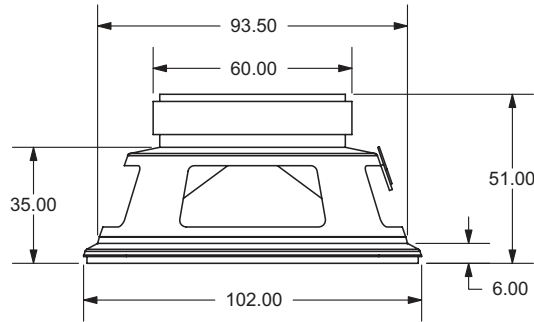

MODEL: GF1004H | **DESCRIPTION:** SPEAKER**FEATURES**

- 102 mm
- square frame
- 20.0 W
- 8 Ω
- ferrite magnet
- paper cone

**SPECIFICATIONS**

parameter	conditions/description	min	typ	max	units
input power			20.0	40.0	W
impedance	at 0.8 kHz, 1.0 V	6.8	8	9.2	Ω
resonant frequency (Fo)	at 1.0 V	80	100	120	Hz
frequency response		Fo		10,000	Hz
sound pressure level	at 1.0 W, 50 cm, avg at 0.3, 0.4, 0.5, 0.6 kHz	87	90	93	dB
buzz, rattle, etc.	must be normal at sine wave			10.0	V
dimensions	102 x 102 x 51				mm
magnet	ferrite				
cone material	paper				
terminal	solder eyelets				
weight			284.0		g
operating temperature		-25		70	$^{\circ}$ C
hand soldering	for maximum 5 seconds	400	420	440	$^{\circ}$ C
RoHS	yes				

MECHANICAL DRAWING

units: mm
tolerance: ±0.8 mm

FREQUENCY RESPONSE CURVE

parameter	conditions/description
potentiometer range	50 dB
rectifier	RMS
lower limit frequency	20 Hz
wr. speed	100 mm/sec
zero level	60 dB