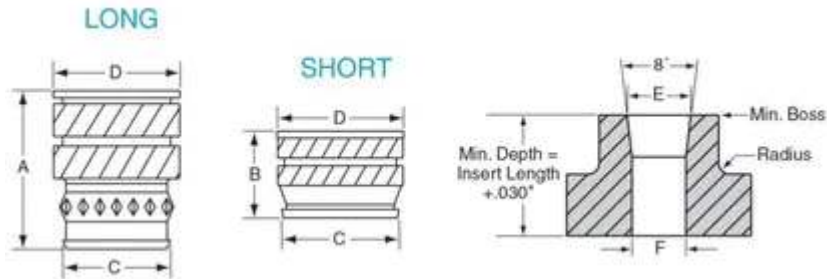

# 3816X375H-SS

B	0.375 in
Boss Size	1.08 in
Brand	RAF
C	0.532 in
D	0.563 in
F	0.523 in
Finish	None
Length E	0.54 in
Material	Stainless Steel
Series	H
Thread Size	3/8-16