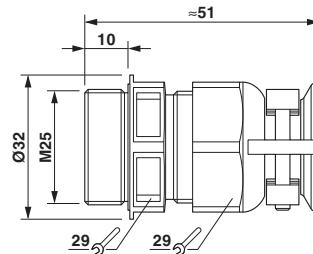

Technical data

Dimensions

Length	51 mm
Length without connecting thread	41 mm
Wrench size, union nut	29 mm
Wrench size, support	29 mm
Hexagon angular dimension GRP	32 mm
Length of the connecting thread	10 mm
Feed-through hole diameter	25.1 mm ... 25.2 mm
External cable diameter	9 mm ... 17 mm
Clamping range of the strain relief clip	9.00 mm ... 17.00 mm

Ambient conditions

Degree of protection	IP68 (5 bar / 0.5 h)
	IP69K
Ambient temperature (operation)	-40 °C ... 100 °C (static)

Cable gland - G-INTRO-M25-M68N-PEPDS-BK - 1415190

Technical data

General

No. of conductors	1
Cable gland material	Polyamide
Cable seal material	EPDM
Shielded	No
Thread type on connection side	M25
Torque	4 Nm (Union nut)
	10 Nm (Support)
Color	jet black RAL 9005
	jet black RAL 9005

Drawings

Dimensional drawing

Classifications

eCl@ss

eCl@ss 5.1	27149109
eCl@ss 6.0	27149109
eCl@ss 8.0	27149109
eCl@ss 9.0	27144432

ETIM

ETIM 5.0	EC000441
----------	----------

Approvals