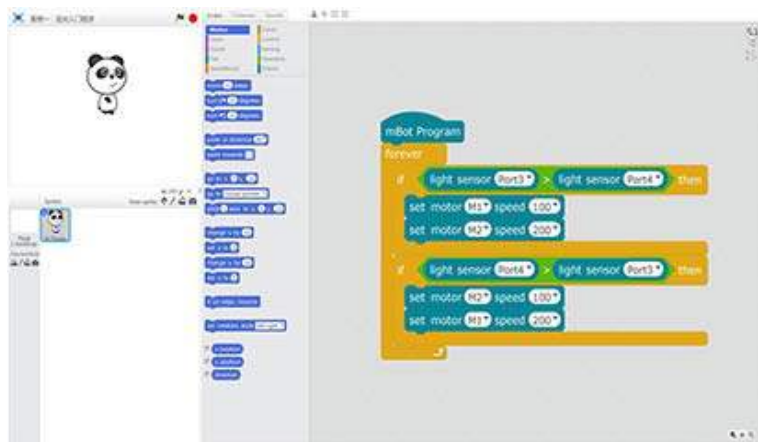

Children are always curious.

They imitate others and try new things around them.

Change mBot into their own desk light.

Touch it, and make sound to control the light.

Just enjoy creation!

Graphical Programming

When add-on pack meets graphical programming...

Vitalize your mBot through programming, just like building blocks!

Specifications

Product Name	mBot Add-on Pack Interactive Light & Sound
Category	Add-on Pack
Weight	8.82 oz
Package Dimension (Height×Width×Length)	3.94 x 2.36 x 5.90 inch