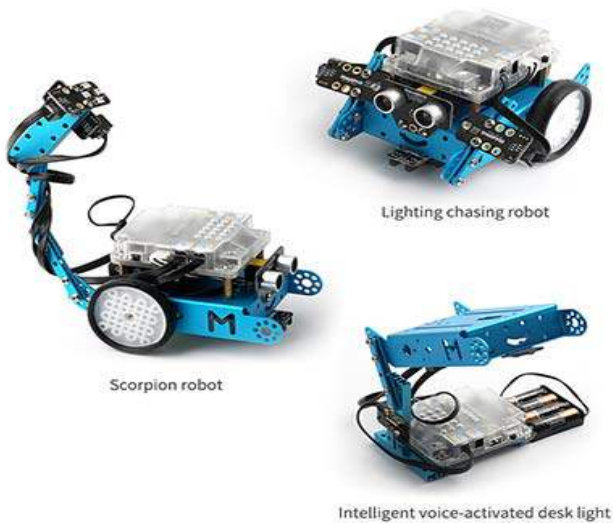

mBot Add-on Pack Interactive Light & Sound

SKU 114090003

It is a 3-in-1 pack based on mBot. You can construct "lighting chasing robot", "Scorpion robot" and "Intelligent voice-activated desk light " with mBot and the components in this pack. Each one has infinite possibility.

Description

mBot Add-on Pack Interactive Light & Sound

mBot Add-on Pack Interactive Light & Sound is a 3-in-1 pack based on mBot. You can construct "lighting chasing robot", "Scorpion robot" and "Intelligent voice-activated desk light " with mBot and the components in this pack. Each one has infinite possibility.

To experience the magic of mBot in the changing light and sound.

The first stop : Light chasing robot

We feel the light with our eyes.

Do you know that mBot also has eyes?

Where there is light, there is it.

The second stop : Scorpion robot

Clap your hands to stimulate its recognition to sound,

And recognize the color to enhance reaction capability.

Enjoy the integration of light and sound on mBot.

The third step : Intelligent desk light