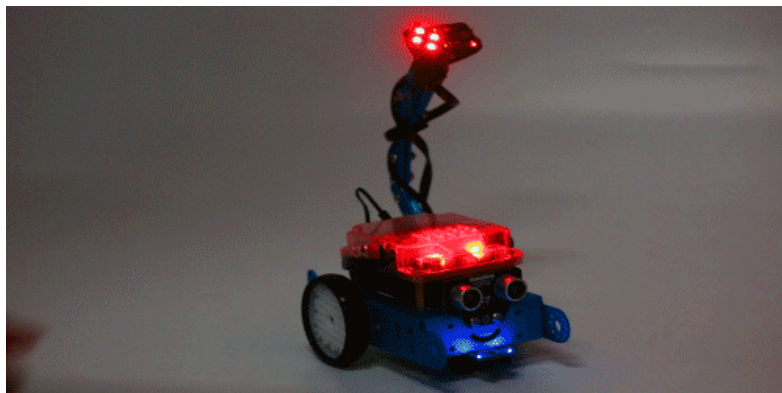

mBot Add-on Pack Interactive Light & Sound

SKU 114090003

It is a 3-in-1 pack based on mBot. You can construct "lighting chasing robot", "Scorpion robot" and "Intelligent voice-activated desk light " with mBot and the components in this pack. Each one has infinite possibility.

Description

mBot Add-on Pack Interactive Light & Sound

mBot Add-on Pack Interactive Light & Sound is a 3-in-1 pack based on mBot. You can construct "lighting chasing robot", "Scorpion robot" and "Intelligent voice-activated desk light " with mBot and the components in this pack. Each one has infinite possibility.

To experience the magic of mBot in the changing light and sound.

The first stop : Light chasing robot

We feel the light with our eyes.

Do you know that mBot also has eyes?

Where there is light, there is it.

The second stop : Scorpion robot

Clap your hands to stimulate its recognition to sound,

And recognize the color to enhance reaction capability.

Enjoy the integration of light and sound on mBot.

The third step : Intelligent desk light