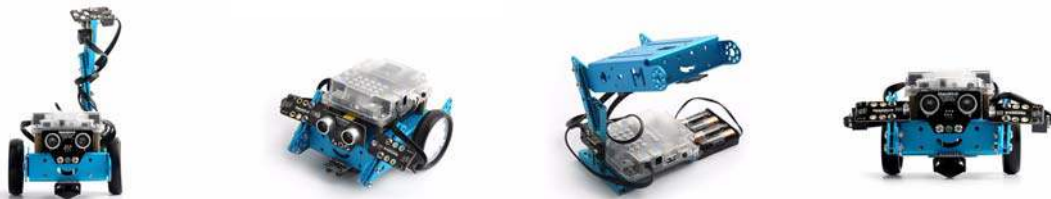

mBot Add-on Pack Interactive Light & Sound

SKU 114090003

It is a 3-in-1 pack based on mBot. You can construct "lighting chasing robot", "Scorpion robot" and "Intelligent voice-activated desk light " with mBot and the components in this pack. Each one has infinite possibility.

Description

mBot Add-on Pack Interactive Light & Sound

mBot Add-on Pack Interactive Light & Sound is a 3-in-1 pack based on mBot. You can construct "lighting chasing robot", "Scorpion robot" and "Intelligent voice-activated desk light " with mBot and the components in this pack. Each one has infinite possibility.