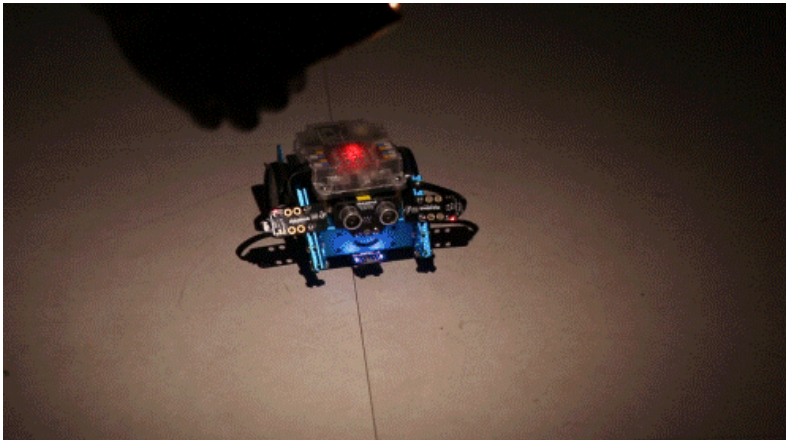

mBot Add-on Pack Interactive Light & Sound

SKU 114090003

It is a 3-in-1 pack based on mBot. You can construct "lighting chasing robot", "Scorpion robot" and "Intelligent voice-activated desk light " with mBot and the components in this pack. Each one has infinite possibility.

Description

mBot Add-on Pack Interactive Light & Sound

mBot Add-on Pack Interactive Light & Sound is a 3-in-1 pack based on mBot. You can construct "lighting chasing robot", "Scorpion robot" and "Intelligent voice-activated desk light " with mBot and the components in this pack. Each one has infinite possibility.

To experience the magic of mBot in the changing light and sound.

The first stop : Light chasing robot

We feel the light with our eyes.

Do you know that mBot also has eyes?

Where there is light, there is it.

The second stop : Scorpion robot

Clap your hands to stimulate its recognition to sound,

And recognize the color to enhance reaction capability.

Enjoy the integration of light and sound on mBot.

The third step : Intelligent desk light