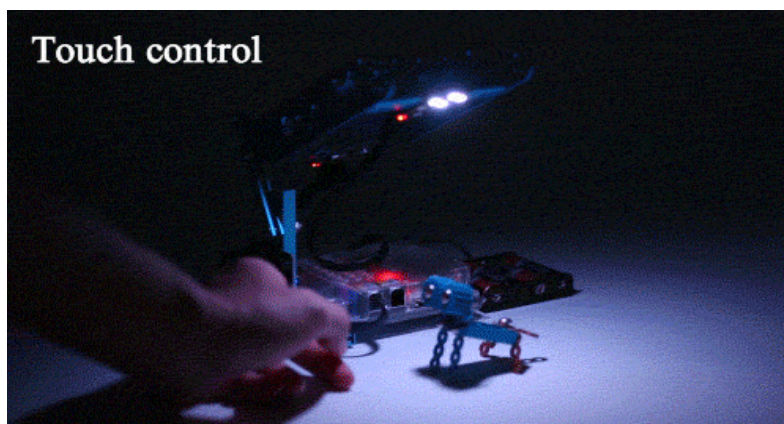

Description

mBot Add-on Pack Interactive Light & Sound

mBot Add-on Pack Interactive Light & Sound is a 3-in-1 pack based on mBot. You can construct "lighting chasing robot", "Scorpion robot" and "Intelligent voice-activated desk light " with mBot and the components in this pack. Each one has infinite possibility.

The second stop : Scorpion robot

Clap your hands to stimulate its recognition to sound,

And recognize the color to enhance reaction capability.

Enjoy the integration of light and sound on mBot.

The third step : Intelligent desk light

Children are always curious.

They imitate others and try new things around them.

Change mBot into their own desk light.

Touch it, and make sound to control the light.

Just enjoy creation!

Graphical Programming