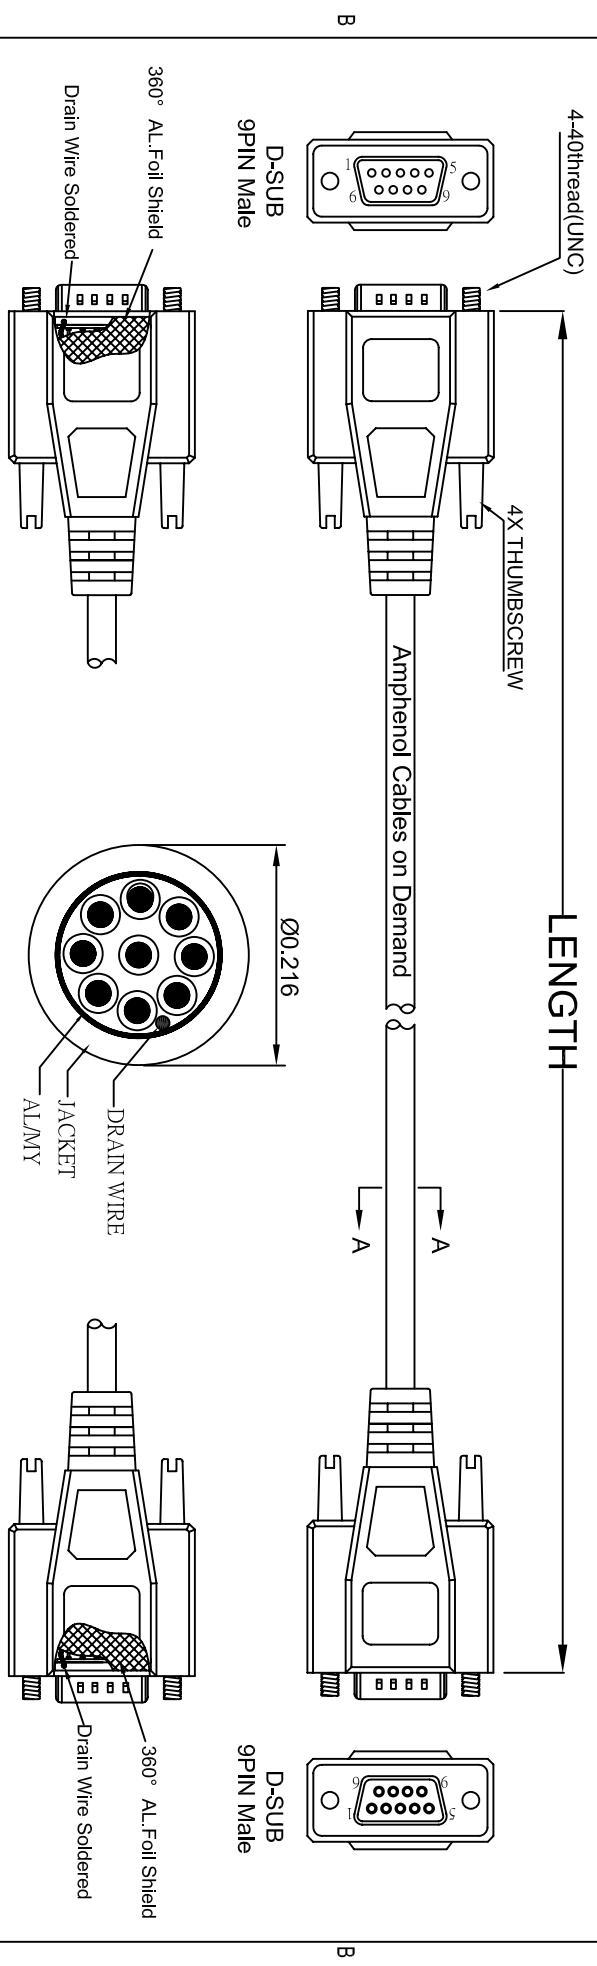

THE INFORMATION CONTAINED IN THIS DRAWING IS THE SOLE PROPERTY OF AMPHENOL CABLES ON DEMAND. ANY REPRODUCTION OR DISCLOSURE TO THIRD PARTIES, IN PART OR WHOLE, WITHOUT THE EXPRESS WRITTEN PERMISSION OF AMPHENOL CABLES ON DEMAND IS PROHIBITED.

REV.	DESCRIPTION	DATE	APPROVED
A	NEW RELEASE	23/04/07	
A1	Add wiring color	12/JAN/12	

PIN OUT: 1 TO 1

Male	Male	Color
PIN1	PIN1	Black
PIN2	PIN2	Brown
PIN3	PIN3	Red
PIN4	PIN4	Orange
PIN5	PIN5	Yellow
PIN6	PIN6	Green
PIN7	PIN7	Blue
PIN8	PIN8	Purple
PIN9	PIN9	Gray
SHIELD	SHIELD	Drain Wire

LENGTH & P/N Table

LENGTH	P/N	Cable Color
2.5FT ± 1 inch	CS-DSSMDB9MMO-002.5	GRAY
5FT ± 2 inch	CS-DSSMDB9MMO-005	GRAY
10FT ± 3 inch	CS-DSSMDB9MMO-010	GRAY
25FT ± 4 inch	CS-DSSMDB9MMO-025	GRAY
50FT ± 6 inch	CS-DSSMDB9MMO-050	GRAY

Amphenol Cables on Demand
20 VALLEY ST. ENDCOTT, NY 13760

Economy 9PIN D-Sub MM
Common Serial Connection

SIZE DIVG. NO. A CS-DSSMDB9MMO-XXX

NOTES: UNLESS OTHERWISE SPECIFIED