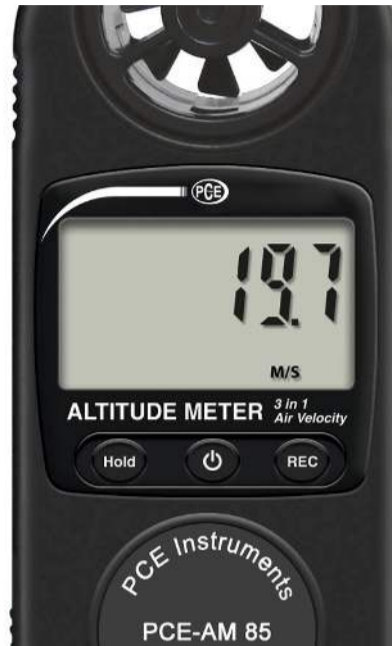

Environmental Meter PCE-AM 85

PCE-AM 85 Environmental meter

Altimeter with barometer function and integrated anemometer / LC display / Compact dimensions / Ideal for hikers, cyclists, campers

...

The compact altimeter PCE-AM 85 is an ideal companion for every outdoor activist. This lightweight altimeter with altimeter, and barometer function should not be missing on any tour. The altimeter informs you about the reached altitude of -2000 ... 9000 m / -6,561 ... 29,527 ft. The barometer measures the relative and absolute air pressure in hPa. In addition to the measurement of air pressure and altitude, the altimeter is able to accurately determine the wind speed via the integrated impeller.

The measurement results are displayed on the LC display. The battery in the altimeter can be changed by the user independently and without much effort. This altimeter is ideal for trekking, camping, boating, cycling and adventure tours. The altimeter comes with a loop, carrying case and instruction manual.

- ▶ Altimeter up to 9000 m / 29,527 ft
- ▶ Measurement via air pressure
- ▶ Integrated wind meter
- ▶ Easy to use
- ▶ Compact dimensions
- ▶ With hand strap

Specifications

Measuring function Height ü. NN

Display 8 mm LC display

Operating conditions 0 ... 50°C / 32 ... 122°F, max. 80% rh

Power supply CR2032 3V DC battery

Input About 5-mA

Weight 160 g / < 1 lb

Dimensions 120 x 45 x 20 mm / 4.7 x 1.8 x 0.8 in