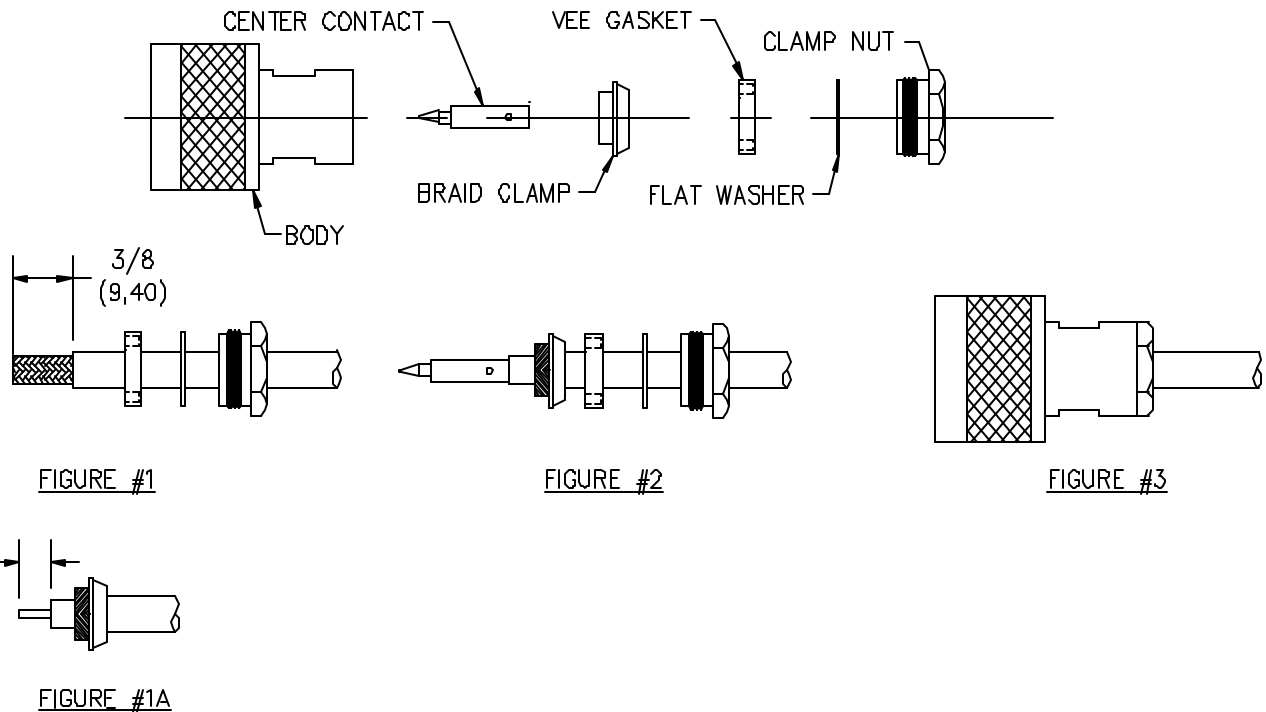

### ORDERING INFORMATION: Model 4787

All dimensions are in inches. Tolerances (except noted): .xx = ±.02" (.51 mm), .xxx = ±.005" (.127 mm).

All specifications are to the latest revisions. Specifications are subject to change without notice.

### FIGURE #1

- A. Slide clamp nut, flat washer and Vee gasket over cable.
- B. Strip cable jacket to dimensions shown.

### FIGURE #3

- G. Slide clamp nut, flat washer and Vee gasket forward against braid clamp.
- A. Place connector body over end of cable, thread clamp nut into body and tighten.

All dimensions are in inches. Tolerances (except noted): .xx = ±.02" (.51 mm), .xxx = ±.005" (.127 mm).  
All specifications are to the latest revisions. Specifications are subject to change without notice.  
Registered trademarks are the property of their respective companies. Made in USA