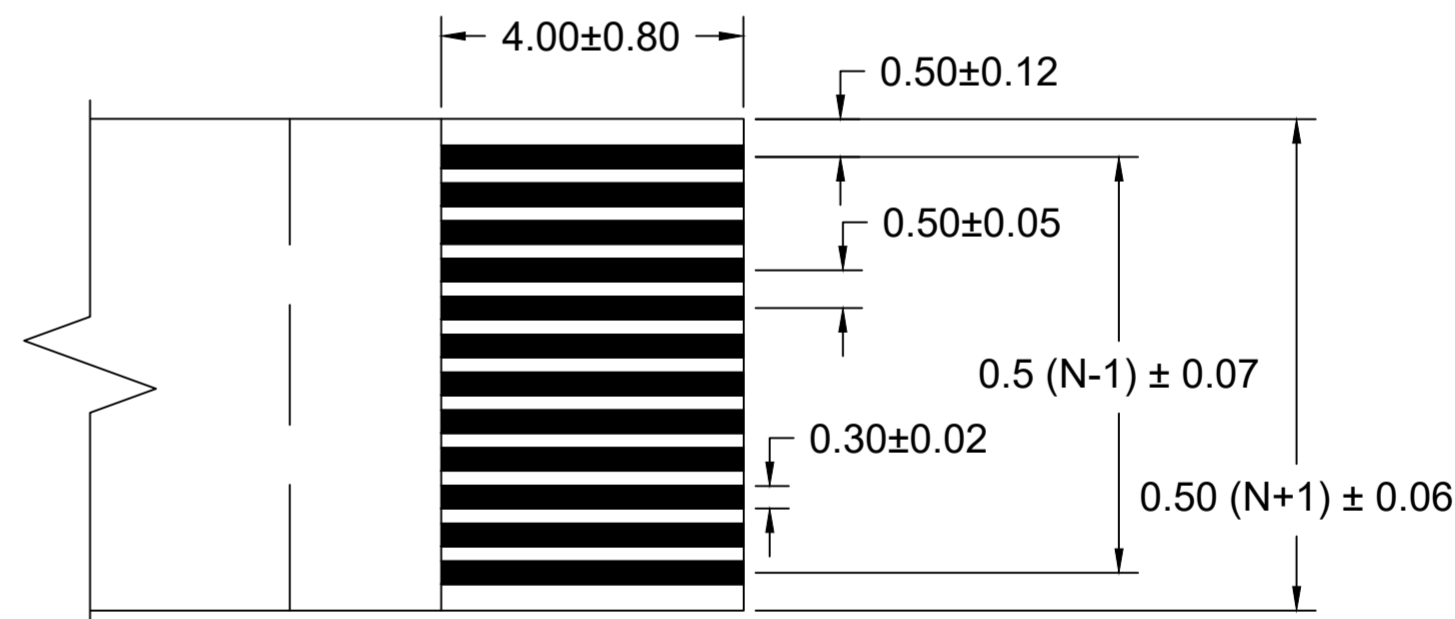

END TAIL DETAIL
SCALE 10:1

NOTES:

1. NO PRINTING ON JUMPER CABLE UNLESS OTHERWISE SPECIFIED. IF PRINTING IS REQUIRED, THEN IT WOULD BE CONSIDERED A SPECIAL JUMPER CABLE.

THIS DRAWING CONTAINS INFORMATION THAT IS PROPRIETARY TO MOLEX ELECTRONIC TECHNOLOGIES, LLC AND SHOULD NOT BE USED WITHOUT WRITTEN PERMISSION

DIMENSION UNITS		SCALE		CURRENT REV DESC: DRAWING CORRECTION									
MM		NA											
GENERAL TOLERANCES (UNLESS SPECIFIED)						EC NO: 728054		0.50MM CENTER FLAT FLEX CABLE (FFC) (EXTRA FLEXIBLE, 105°C, SN PLATED) SALES DRAWING					
		mm	INCH										
4 PLACES	±----	±----					DRWN: DIEGOG7		2022/11/10				
3 PLACES	±----	±----					CHK'D: JSMITH11		2022/11/14				
2 PLACES	±----	±----					APPR: JSMITH11		2022/11/14				
1 PLACE	±----	±----					INITIAL REVISION:						
0 PLACES	±----	±----					DRWN: JLWOLFSB		2011/10/27				
ANGULAR TOL ± 0.5 °			THIRD ANGLE PROJECTION		DRAWING		SERIES		DOCUMENT NUMBER		DOC TYPE	DOC PART	REVISION
					C-SIZE		15166		SD-15166-001		PSD	001	B
DOCUMENT STATUS		RELEASE DATE		MATERIAL NUMBER		CUSTOMER		SHEET NUMBER					
P1		2022/11/14 14:34:44		SEE CHART		GENERAL MARKET		2 OF 2