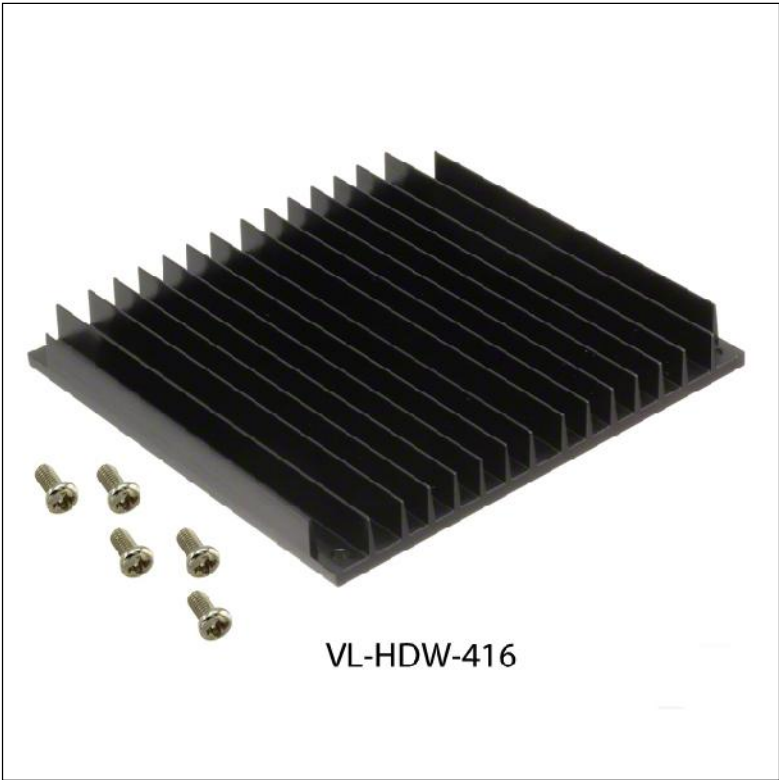

Accessory - Hardware  
VL-HDW-416

# Ordering Information

Model	Description
VL-HDW-416	Passive Heat Sink. Mounts to heat plate on standard product 95 x 95 x 10.5 mm