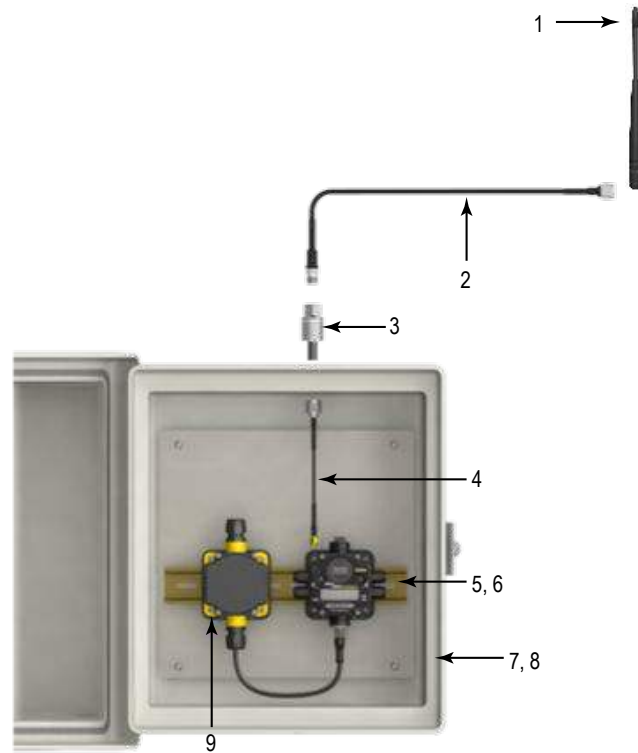

Antenna Kit BWA-ANTKIT-003

Low-gain omni-directional antenna kit BWA-ANTKIT-003 (p/n 18955) includes a 2 dBi rubber swivel antenna.

	Qty	Part No.	Model	Description
1	1	76908	BWA-902-C	Antenna, Omni, 902–928 MHz, 2 dBi, Rubber swivel, RP-SMA Male
2	1	77488	BWC-1MRSFRSB4	RG58, RP-SMA Male to RP-SMA Female Bulkhead, 4 m
3	1	79296	BWC-LMRSFRPB	Surge Suppressor, Bulkhead, RP-SMA
4	1	78544	BWC-1MRSFRSB02	RG58, RP-SMA Male to RP-SMA Female Bulkhead, 0.2 m
5–9				Sold separately. Antenna kits do not include the radio, power supply, or enclosure components.

To create a weatherproof antenna connection, refer to the Sure Cross Wireless I/O Product Manual (p/n [132607](#)), the Sure Cross Installation Guide (p/n [151514](#)), or Antenna Basics (p/n [132113](#)).