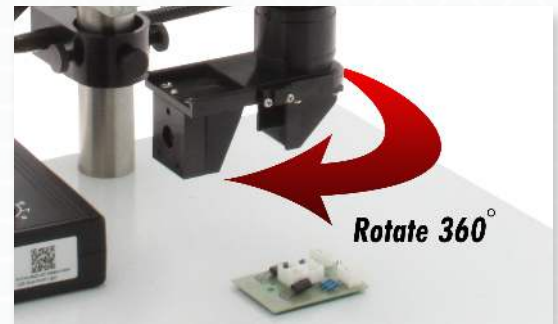

Inspect Parts from Any Angle

Mighty Cam ES		
22x-147x on Post Stand w/ Gooseneck LEDs & 360 Viewer		
Item #	26700-151-C05-259-570	
Magnification	360 Viewer ON 22x - 147x (22" Monitor)	360 Viewer OFF 22x - 147x (22" Monitor)
Working Distance	360 Viewer ON 0.91" (23mm)	360 Viewer OFF 3" (76.2mm)
Resolution	Via USB 2.0 1920 x 1080 @ 15FPS	Via HDMI 1920 x 1080 @ 15FPS
Software	Built-in Software Cloud 1.0 ver	PC Software ISCapture
Interface	USB 2.0 & HDMI	
Package Contents	• 26100-259: Mighty Cam ES • 26700-170: 360 Viewer • 26700-151-C05: Micro Lens + 0.5x Coupler • 26700-151AP: Lens Adapter Plate • 26800B-570: Heavy Duty Post Stand • 26800B-517: Focus Mount • 26200B-224: Flexible Gooseneck LEDs for Post Stands • 26700-406: 22" HDMI LCD Monitor