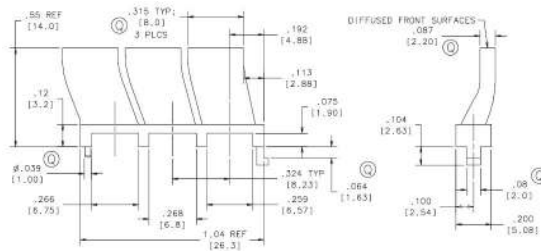

Part Number : 7511B61
 Serial Number : 7511
 Light Pipes

Led type	SMD LED
Type	Vertical, 3 Wide
Mounting	Snap-Fit
Works with	7010X or 7016X Series
Housing ul rating	UL 94-V0

Drawn : VG	Ch'd : VG	Datasheet : 7511	Print date : 06/05/06
Revision :	Revision date : 2006-03-06	Name : VG	Scale :