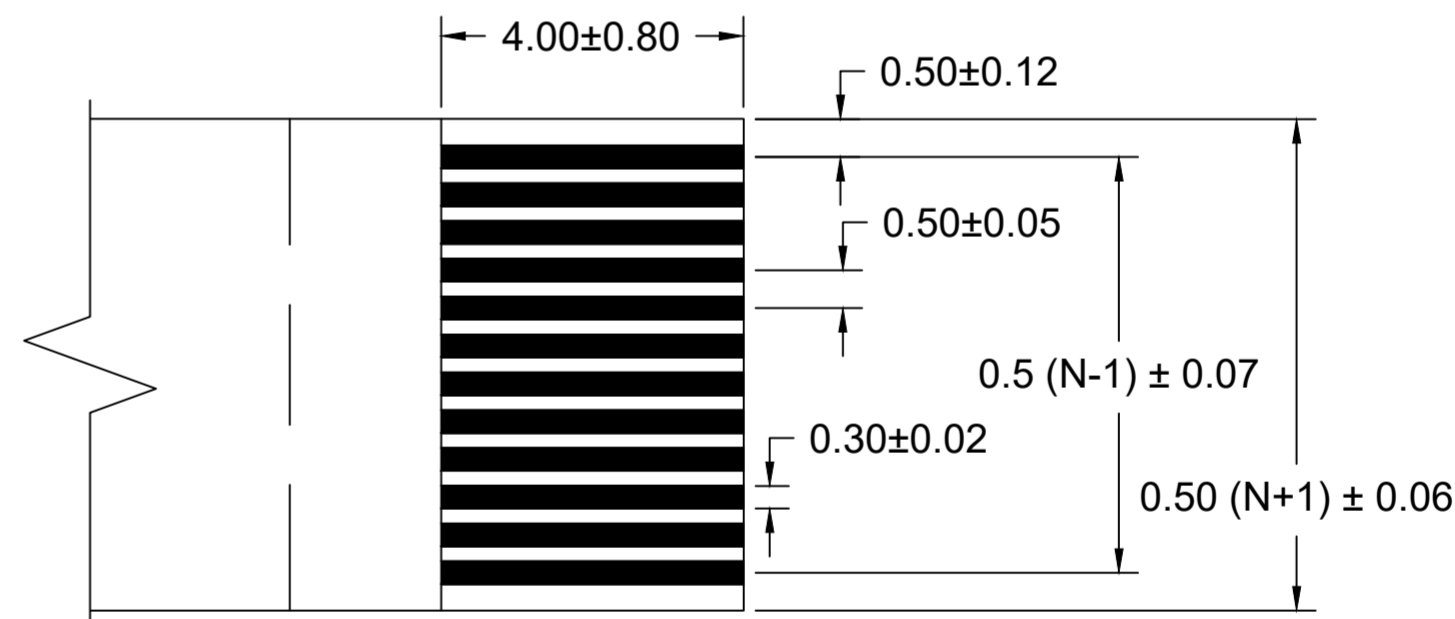

END TAIL DETAIL
SCALE 10:1

NOTES:

1. NO PRINTING ON JUMPER CABLE UNLESS OTHERWISE SPECIFIED. IF PRINTING IS REQUIRED, THEN IT WOULD BE CONSIDERED A SPECIAL JUMPER CABLE.

THIS DRAWING CONTAINS INFORMATION THAT IS PROPRIETARY TO MOLEX ELECTRONIC TECHNOLOGIES, LLC AND SHOULD NOT BE USED WITHOUT WRITTEN PERMISSION

DIMENSION UNITS		SCALE		CURRENT REV DESC: DRAWING CORRECTION									
MM		NA											
GENERAL TOLERANCES (UNLESS SPECIFIED)						EC NO: 728054		0.50MM CENTER FLAT FLEX CABLE (FFC) (EXTRA FLEXIBLE, 105°C, SN PLATED) SALES DRAWING					
		mm	INCH										
4 PLACES	±----	±----					DRWN: DIEGOG7		2022/11/10				
3 PLACES	±----	±----					CHK'D: JSMITH11		2022/11/14				
2 PLACES	±----	±----					APPR: JSMITH11		2022/11/14				
1 PLACE	±----	±----					INITIAL REVISION:						
0 PLACES	±----	±----					DRWN: JLWOLFSB		2011/10/27				
ANGULAR TOL ± 0.5 °			THIRD ANGLE PROJECTION		DRAWING		SERIES		DOCUMENT NUMBER		DOC TYPE	DOC PART	REVISION
			C-SIZE		15166		SD-15166-001		PSD	001	B		
DRAFT WHERE APPLICABLE MUST REMAIN WITHIN DIMENSIONS		MATERIAL NUMBER		CUSTOMER		SHEET NUMBER							
		SEE CHART		GENERAL MARKET		2 OF 2