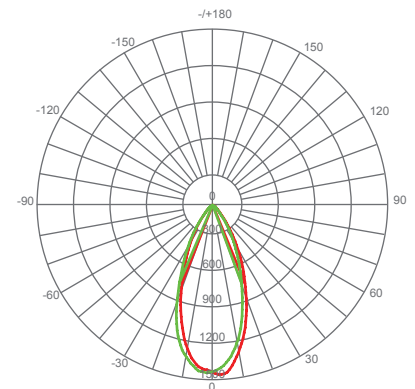

Product Photometric Data

Euri Lighting | A Division of IRTRONIX Inc.

20900 Normandie Avenue Bldg. B, Torrance, CA 90502 | Tel: 310.787.1100 | Fax: 310.787.1166 | www.eurilighting.com

©2020 Euri Lighting. All Rights Reserved