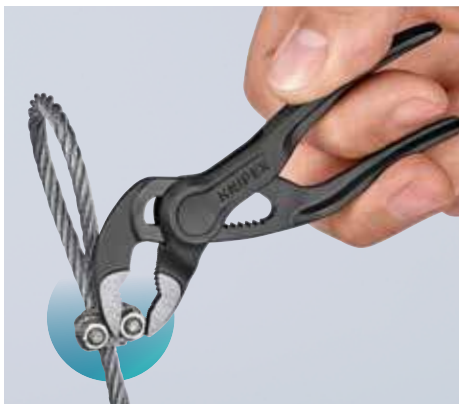

KNIPEX Quality – Made in Germany

KNIPEX Cobra® XS

At only 4" in length, this is anything but a toy!

1" jaw capacity

Box-joint design

11 adjustment positions

One-handed quick adjustment

Texturized handles for a better grip

KNIPEX Cobra® XS

87

Grips like a big tool: The smallest water pump pliers in the world with full functional capability

- ▶ Compact design and slim head provides firm grip even in tight spaces
- ▶ One-handed quick adjustment for fitting various workpiece sizes
- ▶ Secure gripping capacity up to 1"
- > Box-joint design provides high stability
- > Gripping surfaces with special hardened teeth
- > Self-locking on pipes and nuts: no slipping on the workpiece and low hand-force required
- > Pinch guard prevents fingers being pinched
- > 11 adjustment positions

NEW
PATENTED

87 00 100

The KNIPEX Cobra® Family has grown

In every size: perfect for gripping, holding, pressing, and bending with the ingenious self-locking effect.

87 00 100 87 01 125 87 01 150 87 01 180 87 01 250 87 01 300 87 01 400 US 87 01 560 US

The slim head provides firm grip even in tight spaces

Work with only one hand to open, slide on the workpiece, and push top jaw down with your finger

Self-locking and durable - can handle substantial force applied on handle when locked in place