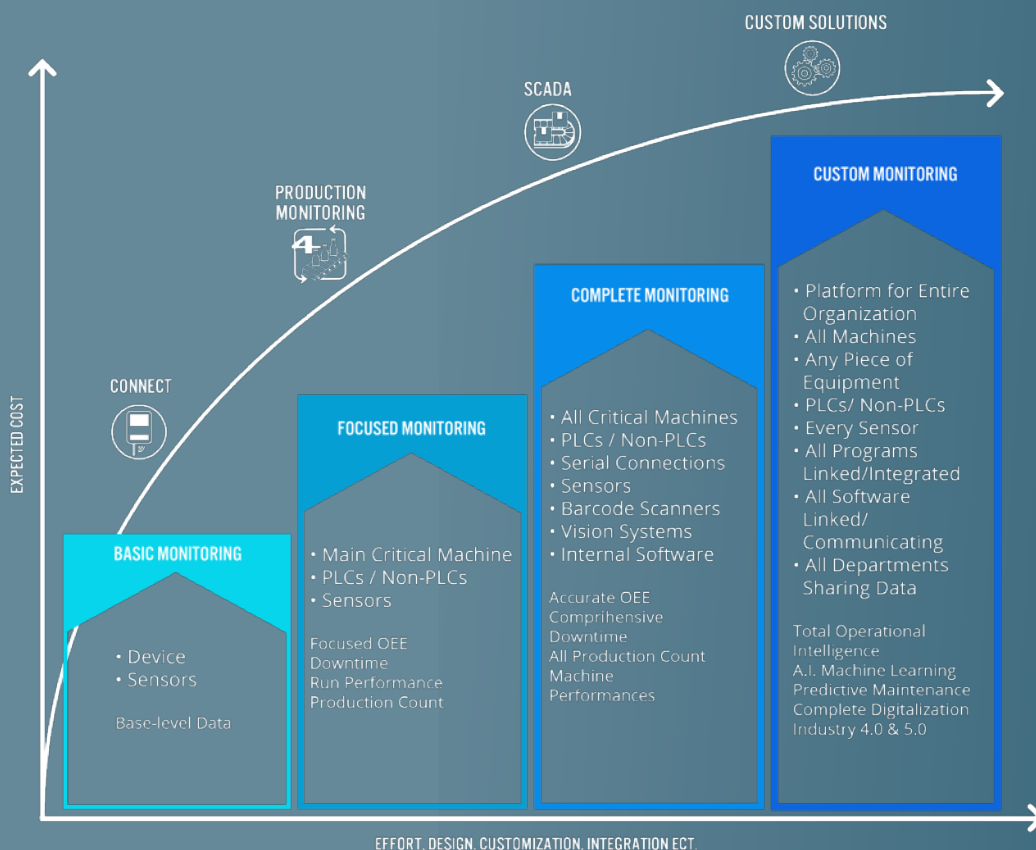

PRODUCTION ACTION

PRODUCTION4ACTION developed by **DECIDE4ACTION** is a cost effective approach to automatic data capture that allows the line operators to supplement, rather than create, the production information using a simple and reliable automatic data collection system.

Gain real-time data capture of an entire production environment and even individual critical machines. **PRODUCTION4ACTION** lets clients choose level of desired monitoring.

DECIDE4ACTION

KEY FEATURES

- Determines the real bottlenecks and trouble spots in the process
- Capable of deriving data from existing network capable PLC hardware
- Automatically maintains an event log for each stop by production line
- Easy to use requiring little operator training
- Easily accommodates the seamless integration with other software modules
- Measurement tool for reviewing performance over time.
- Real-time analysis of performance indicators
- Metrics focus on OEE—how effective manufacturing equipment is utilized
- Track mechanical maintenance utilization for mechanics performing electrical / mechanical breakdowns as well as other downtime repairs
- Measure shift performances by line for team comparisons and accountability
- More accurate measurement of changeover time
- Capital Improvements – Determine areas which need improvements. Justification for capital expenditures through data analysis.
- Training Issues – Determine issues through downtime analysis
- PM Schedule – Determine if you have adequate PM program as well as pinpoint recurring issues. Revise your PM program for existing assets or machinery
- Improve scheduling through historical analysis of change times