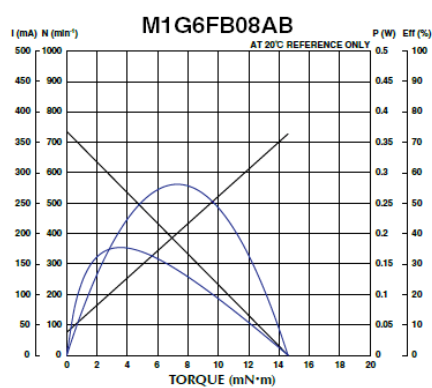

M1G6

2023/03/22

Model	Rated Load Current [mA]	Max Rated Load Torque [gf·cm]	Max Rated Load Torque [mN·m]	Starting Torque [gf·cm]	Starting Torque [mN·m]	Gear Ratio	Weight [g]
M1G6FB08AB	82	49.600	4.9	149.00	15.00	1:19	11.0
M1G6FB08AF	84	24.800	23.6	722.00	71.00	1:102	11.0
M1G6FB08AK	65	255.000	25.0	1888.00	185.00	1:298	11.0

Characteristics

NOTE

The final appearance shape and characteristics need to be discussed.