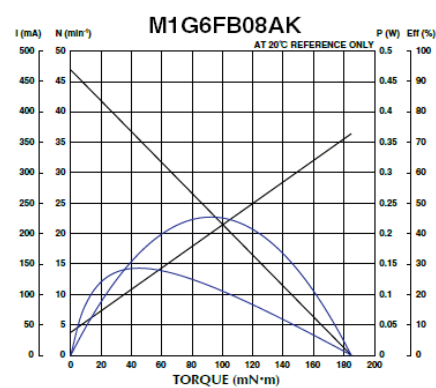

M1G6

2023/03/22

Model	Rated Load Current [mA]	Max Rated Load Torque [gf·cm]	Max Rated Load Torque [mN·m]	Starting Torque [gf·cm]	Starting Torque [mN·m]	Gear Ratio	Weight [g]
M1G6FB08AB	82	49.600	4.9	149.00	15.00	1:19	11.0
M1G6FB08AF	84	24.800	23.6	722.00	71.00	1:102	11.0
M1G6FB08AK	65	255.000	25.0	1888.00	185.00	1:298	11.0

Characteristics

NOTE

The final appearance shape and characteristics need to be discussed.