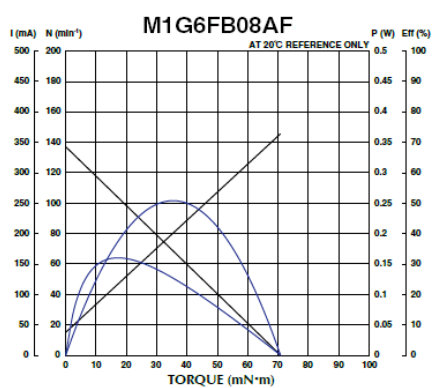

M1G6

2023/03/22

Model	Rated Load Current [mA]	Max Rated Load Torque [gf·cm]	Max Rated Load Torque [mN·m]	Starting Torque [gf·cm]	Starting Torque [mN·m]	Gear Ratio	Weight [g]
M1G6FB08AB	82	49.600	4.9	149.00	15.00	1:19	11.0
M1G6FB08AF	84	24.800	23.6	722.00	71.00	1:102	11.0
M1G6FB08AK	65	255.000	25.0	1888.00	185.00	1:298	11.0

Characteristics

NOTE

The final appearance shape and characteristics need to be discussed.