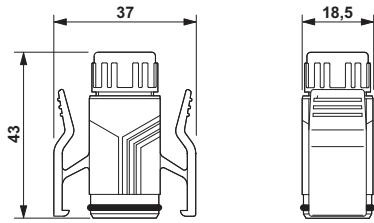

RJ45 sleeve housings - VS-08-T-RJ45/IP 67 - 1688696

Dimensioned drawing

RJ45 sleeve housing IP67

© Phoenix Contact 2012 - all rights reserved
<http://www.phoenixcontact.com>