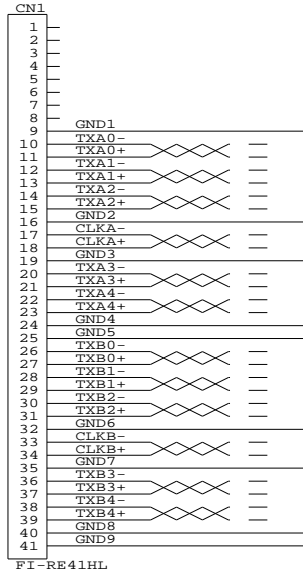

CONNECTION DIAGRAM:

IMPORTANT NOTE:

CONTROLLER SIDE

CONSTRUCTION DIAGRAM:

DF13-40DS-1.25C  
HIROSE

CABLE : UL20276, 12 PAIRS, 30AWG, PVC BLACK  
GND1-9 USE INDIVIDUAL UL20276 WIRE 30AWG

RoHS  
COMPLIANCE

USAGE: IE-1000 WITH LC370WUD 120HZ PANEL

P/N 426497800-3

LVDS ROUND TWISTED PAIR CABLE: FOR LC370WUD, 610MM

DIGITAL VIEW LTD. COPYRIGHT 2008, ALL RIGHTS RESERVED CONFIDENTIAL DRAWN BY: VICTOR NG		
Title ROUND PAIRED CABLE: LC370WUD		
Size	Document Number	REV
B	(...\DV\DV_CABLE\C6497800.SCH)	00
Date:	September 19, 2008	Sheet 1 of 1