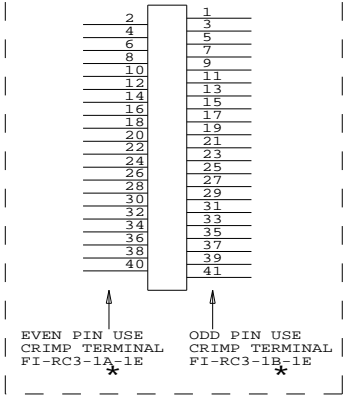

CONNECTION DIAGRAM:

IMPORTANT NOTE:

CONTROLLER SIDE

CONSTRUCTION DIAGRAM:

DF13-40DS-1.25C  
HIROSE

CABLE : UL20276, 12 PAIRS, 30AWG, PVC BLACK  
GND1-9 USE INDIVIDUAL UL20276 WIRE 30AWG

RoHS  
COMPLIANCE

USAGE: IE-1000 WITH LC370WUD 120HZ PANEL

P/N 426497800-3

LVDS ROUND TWISTED PAIR CABLE: FOR LC370WUD, 610MM

DIGITAL VIEW LTD. COPYRIGHT 2008, ALL RIGHTS RESERVED CONFIDENTIAL DRAWN BY: VICTOR NG		
Title ROUND PAIRED CABLE: LC370WUD		
Size	Document Number	REV
B	(...\DV\DV_CABLE\C6497800.SCH)	00
Date:	September 19, 2008	Sheet 1 of 1