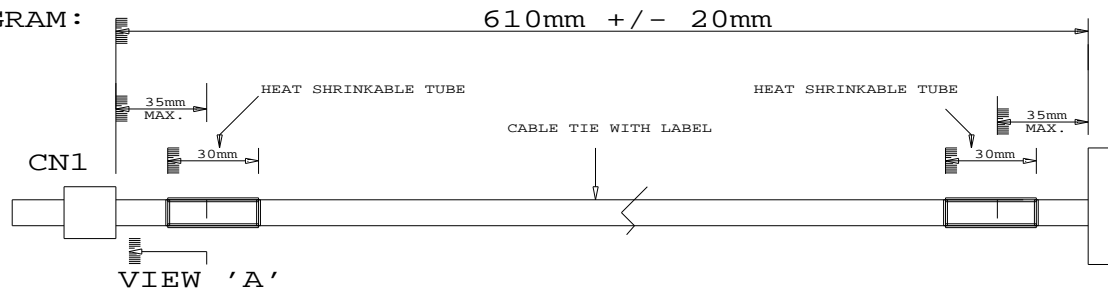

CONNECTION DIAGRAM:

IMPORTANT NOTE:

CONTROLLER SIDE

CONSTRUCTION DIAGRAM:

DF13-40DS-1.25C  
HIROSE

CABLE : UL20276, 12 PAIRS, 30AWG, PVC BLACK  
GND1-9 USE INDIVIDUAL UL20276 WIRE 30AWG

RoHS  
COMPLIANCE

USAGE: IE-1000 WITH LC370WUD 120HZ PANEL

P/N 426497800-3

LVDS ROUND TWISTED PAIR CABLE: FOR LC370WUD, 610MM

DIGITAL VIEW LTD. COPYRIGHT 2008, ALL RIGHTS RESERVED CONFIDENTIAL DRAWN BY: VICTOR NG		
Title ROUND PAIRED CABLE: LC370WUD		
Size	Document Number	REV
B	(...\DV\DV_CABLE\C6497800.SCH)	00
Date:	September 19, 2008	Sheet 1 of 1