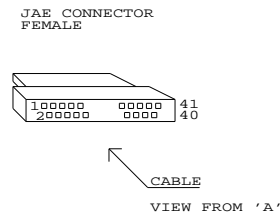

CONNECTION DIAGRAM:

IMPORTANT NOTE:

CONTROLLER SIDE

CONSTRUCTION DIAGRAM:

DF13-40DS-1.25C  
HIROSE

CABLE : UL20276, 12 PAIRS, 30AWG, PVC BLACK  
GND1-9 USE INDIVIDUAL UL20276 WIRE 30AWG

RoHS  
COMPLIANCE

USAGE: IE-1000 WITH LC370WUD 120HZ PANEL

P/N 426497800-3

LVDS ROUND TWISTED PAIR CABLE: FOR LC370WUD, 610MM

DIGITAL VIEW LTD. COPYRIGHT 2008, ALL RIGHTS RESERVED CONFIDENTIAL DRAWN BY: VICTOR NG		
Title ROUND PAIRED CABLE: LC370WUD		
Size	Document Number	REV
B	(...\DV\DV_CABLE\C6497800.SCH)	00
Date:	September 19, 2008	Sheet 1 of 1