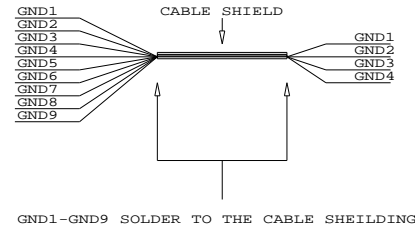

CONNECTION DIAGRAM:

IMPORTANT NOTE:

CONTROLLER SIDE

CONSTRUCTION DIAGRAM:

DF13-40DS-1.25C  
HIROSE

CABLE : UL20276, 12 PAIRS, 30AWG, PVC BLACK  
GND1-9 USE INDIVIDUAL UL20276 WIRE 30AWG

RoHS  
COMPLIANCE

USAGE: IE-1000 WITH LC370WUD 120HZ PANEL

P/N 426497800-3

LVDS ROUND TWISTED PAIR CABLE: FOR LC370WUD, 610MM

DIGITAL VIEW LTD. COPYRIGHT 2008, ALL RIGHTS RESERVED CONFIDENTIAL DRAWN BY: VICTOR NG		
Title ROUND PAIRED CABLE: LC370WUD		
Size	Document Number	REV
B	(...\DV\DV_CABLE\C6497800.SCH)	00
Date:	September 19, 2008	Sheet 1 of 1