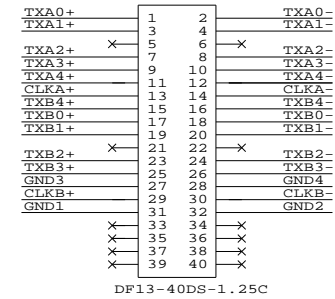

CONNECTION DIAGRAM:

IMPORTANT NOTE:

CONTROLLER SIDE

CONSTRUCTION DIAGRAM:

DF13-40DS-1.25C  
HIROSE

CABLE : UL20276, 12 PAIRS, 30AWG, PVC BLACK  
GND1-9 USE INDIVIDUAL UL20276 WIRE 30AWG

RoHS  
COMPLIANCE

USAGE: IE-1000 WITH LC370WUD 120HZ PANEL

P/N 426497800-3

LVDS ROUND TWISTED PAIR CABLE: FOR LC370WUD, 610MM

DIGITAL VIEW LTD. COPYRIGHT 2008, ALL RIGHTS RESERVED CONFIDENTIAL DRAWN BY: VICTOR NG		
Title ROUND PAIRED CABLE: LC370WUD		
Size	Document Number	REV
B	(...\DV\DV_CABLE\C6497800.SCH)	00
Date:	September 19, 2008	Sheet 1 of 1