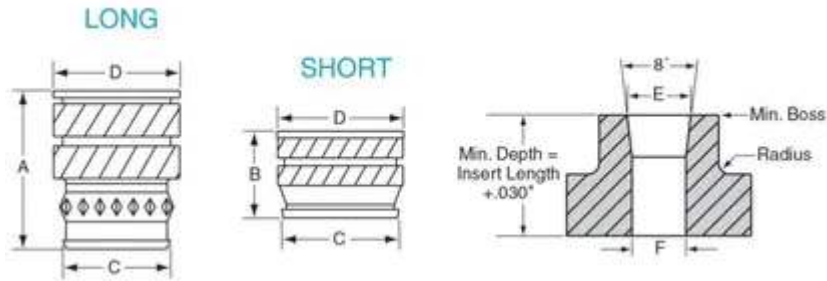

1024X375H-SS

A	0.375 in
Boss Size	0.554 in
Brand	RAF
C	0.251 in
D	0.297 in
F	0.246 in
Finish	None
Length E	0.277 in
Material	Stainless Steel
Series	H
Thread Size	10-24

PRODUCT OPTIONS

Finish
None
Black Oxide (26)
Chrome - Bright (10)
Chrome - Satin (11)
Chrome over Nickel (4)
Passivate - AMS 2700 TYPE 2 (48)
Passivate - ASTM A 380- 96 (47)