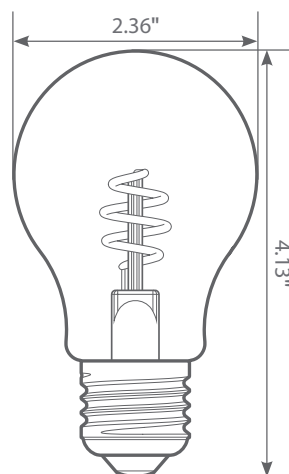

LED VA19-3020ad

Lamp Class: A19 Amber Glass

Amber Glass

Product Description

LED VA19-3020ad delivers superior brightness, valuable energy savings and long lasting performance. LED Filaments along with heat-sink absence unmistakably mimic traditional bulb styles while providing greater light distribution. This A19 Class LED bulb comes in 2200K CCT (*Warm White*) for charming and hospitable environments.

Specifications

Input Power	Input Voltage	Lumen Output	Beam Angle	Center Beam	CCT
4.5 W	120 V	250 lm	320°	N/A	2200 K

CRI	Luminous Efficacy	Power Factor	Input Current	Base/Cap	Lamp Lifespan
80	55 lm/W	0.7	0.05 A	E26	15,000 Hrs.

Product Features & Benefits

Dimmable

Energy Efficient

Enclosed Fixture Suitable

Wet Rated

Product Dimensions

Product Photometric Data