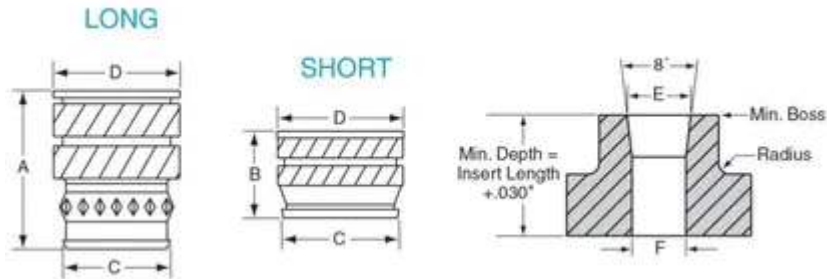

2528X300H

B	0.3 in
Boss Size	0.726 in
Brand	RAF
C	0.354 in
D	0.375 in
F	0.349 in
Finish	None
Length E	0.363 in
Material	Brass
Series	H
Thread Size	1/4-28

PRODUCT OPTIONS

Finish
None
Black Oxide (25)
Bright Dip (13)
Bright Tin over Copper Flash (14)
Cad Plate - Clear Chromate (2)
Cad Plate - Clear Chromate - Commercial

(1)
Cad Plate - Yellow Chromate (3)
Chrome - Bright (10)
Chrome - Satin (11)
Chrome over Nickel (4)
Electro Tin (16)
Electro Tin - Nickel Undercoat (44)
Electro Tin - Solder 60/40 (27)
Hot Tin Dip (15)
Nickel (5)
Nickel - Ductile (37)
Zinc - Black (42)
Zinc - Blue (43)
Zinc - Clear Chromate (12)
Zinc - Yellow Chromate (28)