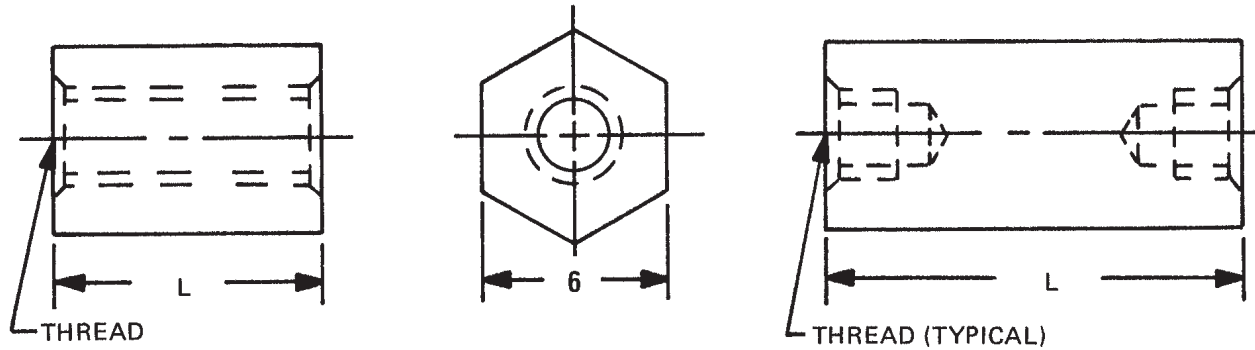

6mm HEX FEMALE STANDOFFS

See page 7M for thread depth chart
 See page 6M for finish codes
 For non-standard parts contact Sales Office

LENGTH	PART NO.
3	M1300
4	M1301
5	M1302
6	M1303
7	M1304
8	M1305
9	M1306
10	M1307
11	M1308
12	M1309
13	M1310
14	M1311
15	M1312
16	M1313
17	M1314
18	M1315

LENGTH	PART NO.
19	M1316
20	M1317
21	M1318
22	M1319
23	M1320
24	M1321
25	M1322
28	M1323
31	M1324
34	M1325
37	M1326
40	M1327
43	M1328
46	M1329
49	M1330
52	M1331

THREAD	CODE
M3x0.5	3005
M3.5x0.6	3506
M4x0.7	4007