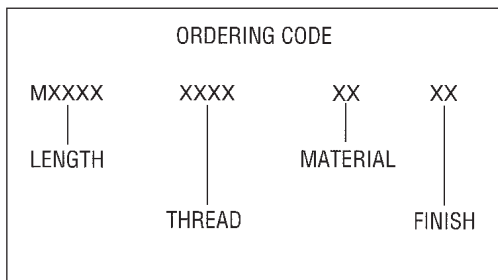

6mm HEX FEMALE STANDOFFS

See page 7M for thread depth chart
 See page 6M for finish codes
 For non-standard parts contact Sales Office

LENGTH	PART NO.
3	M1300
4	M1301
5	M1302
6	M1303
7	M1304
8	M1305
9	M1306
10	M1307
11	M1308
12	M1309
13	M1310
14	M1311
15	M1312
16	M1313
17	M1314
18	M1315

LENGTH	PART NO.
19	M1316
20	M1317
21	M1318
22	M1319
23	M1320
24	M1321
25	M1322
28	M1323
31	M1324
34	M1325
37	M1326
40	M1327
43	M1328
46	M1329
49	M1330
52	M1331

THREAD	CODE
M3x0.5	3005
M3.5x0.6	3506
M4x0.7	4007