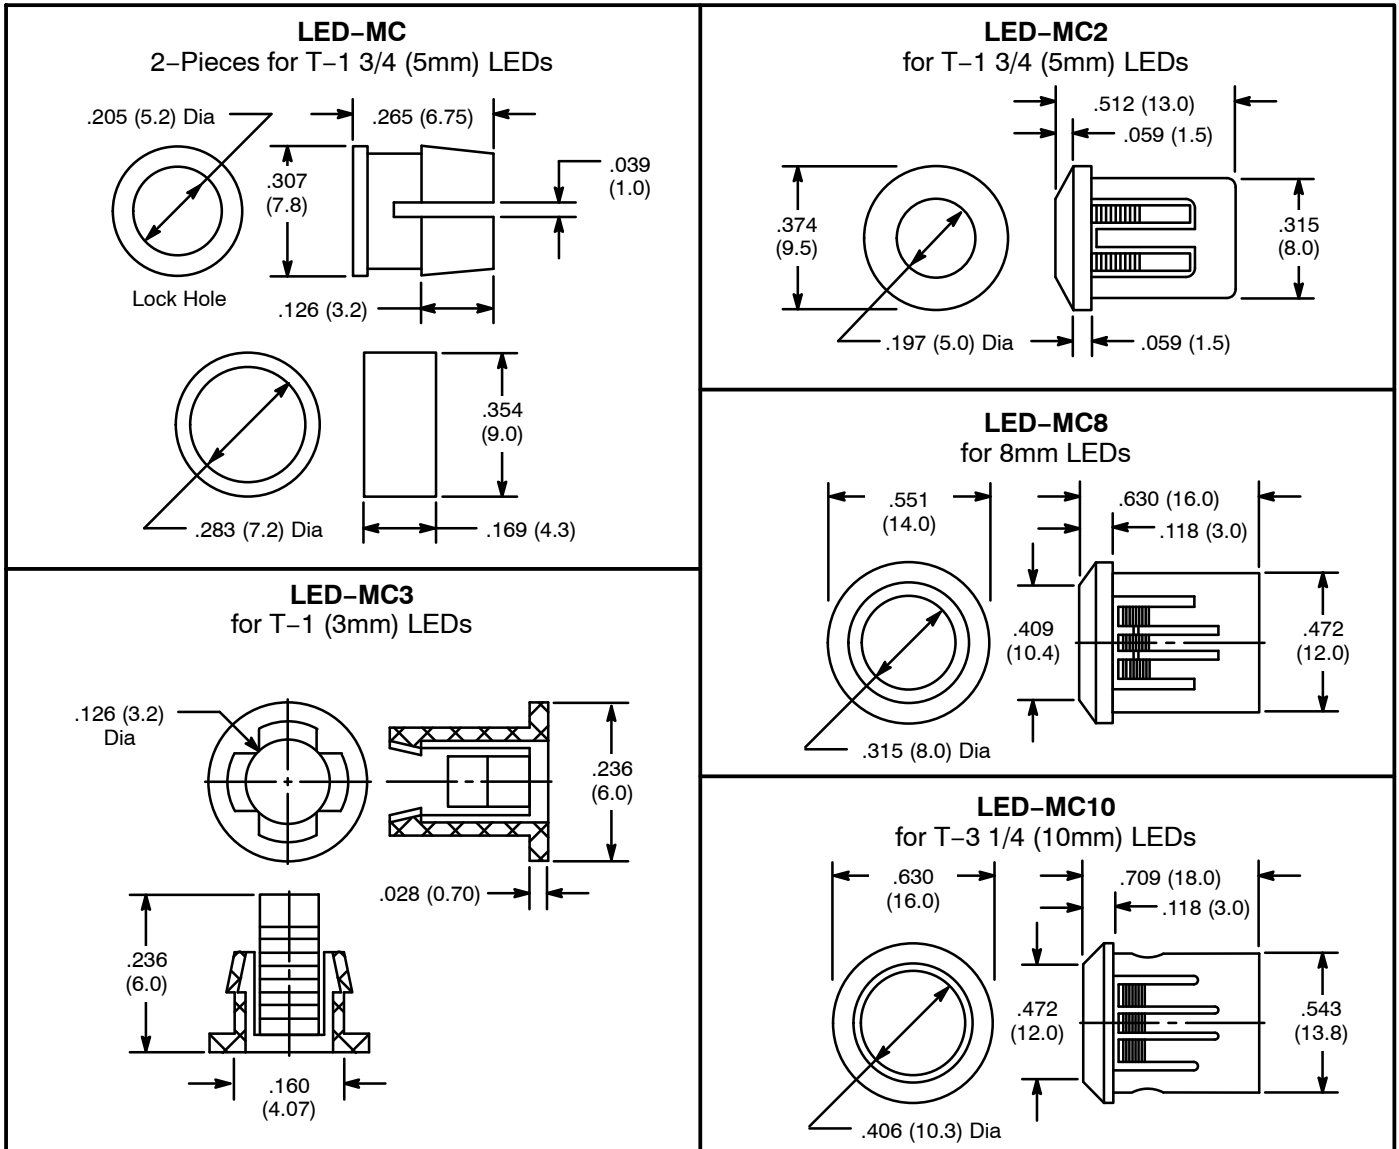

ELECTRONICS, INC.
44 FARRAND STREET
BLOOMFIELD, NJ 07003
(973) 748-5089
<http://www.nteinc.com>

LED Mounting Clips LED-MC, LED-MC2, LED-MC3 LED-MC8, LED-MC10

Features:

- Available in 4 Different Standard Types:
 - T-1 (3mm): LED-MC3
 - T-1 3/4 (5mm): LED-MC & LED-MC2
 - 8mm: LED-MC8
 - T-3 1/4 (10mm): LED-MC10
- Material: PC
- Color: Black

Note 1. All dimensions are in inches (millimeters).

Note 2. Tolerance is .010" (0.25mm) unless otherwise specified.