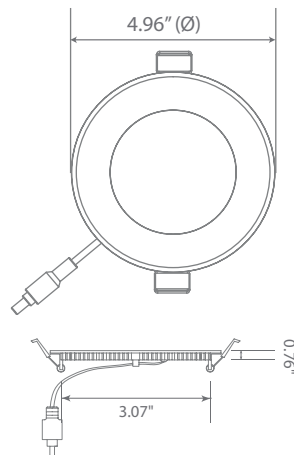

LED DLC4S-2000e

Fixture Class: 4" Slim Fixed

Product Description

LED DLC4S-2000e, made for small spaces a recessed can or tall fixture won't fit, this compact and ultra-slim downlight is designed to reduce energy costs and maintenance worries. With spring action clips and a separate junction box, this 4-inch downlight eliminates housing and makes for the easiest installation ever. Only 9 watts and available in welcoming Soft White (3000K), the DLC4S-2000e guarantees uniform light distribution with edge-lit LED technology. See Euri Lighting DLC4S-2040e for crisp Bright White (4000K) and DLC4S-2050e for luminous Cool White (5000K).

Product Features

Dimmable

Abutted & Covered

No Housing Required

Damp Rated

Product Dimensions

Product Photometric Data

Euri Lighting | A Division of ITRONIX Inc.