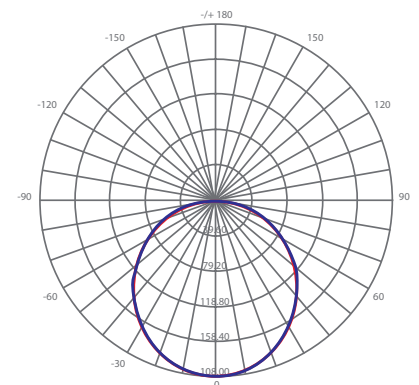

Product Photometric Data

Euri Lighting | A Division of ITRONIX Inc.