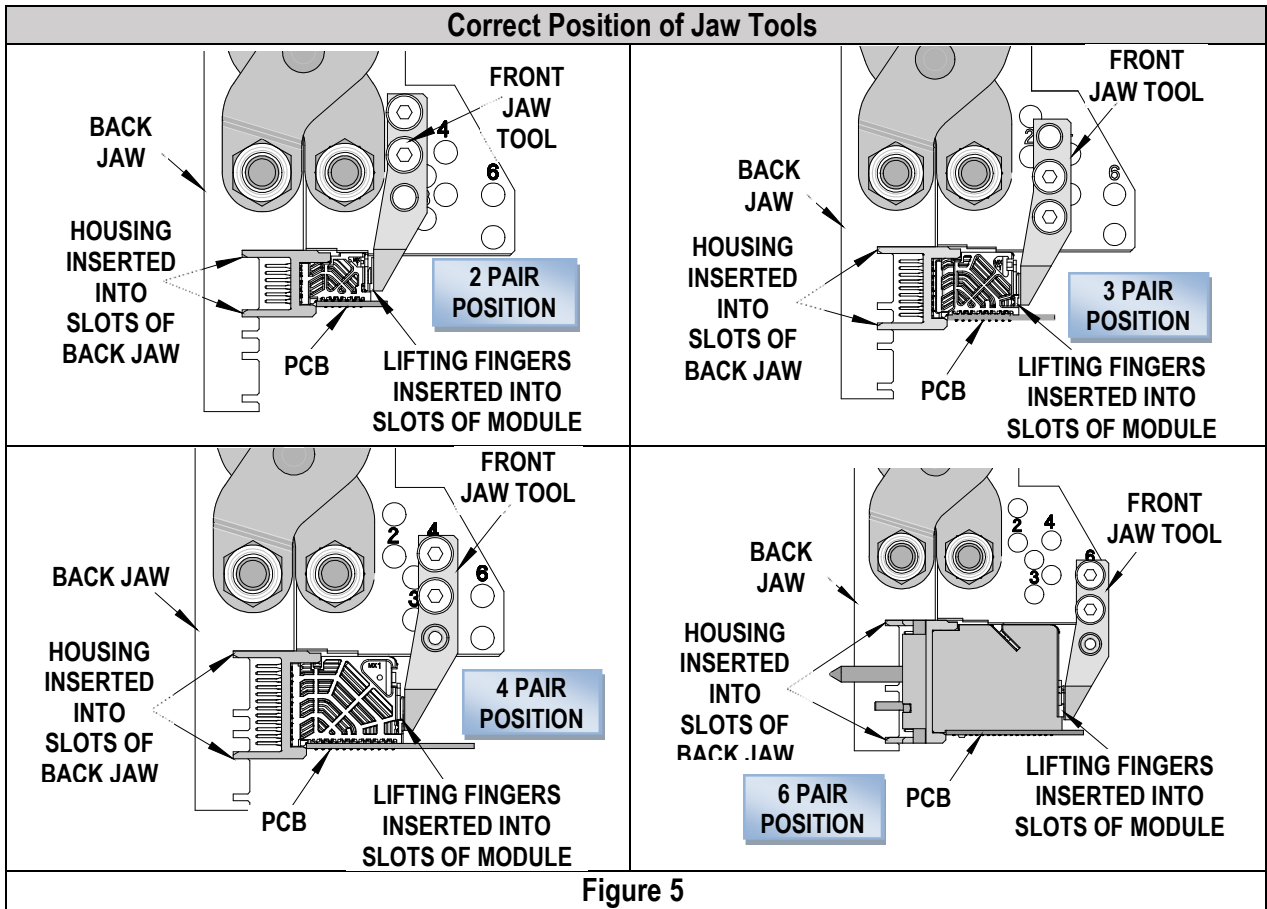

Note: Be certain to correctly position the front jaw tool. See Figure 5 for front jaw tool placement.

When the setup for the position needed is complete, open the removal tool so the jaws fit over the module to be removed.

Slowly squeeze the removal tool closed, making sure the slots on the back jaw are seating inside the edges on the module and the lifting fingers on the front jaw tools are below the tabs of the metal stiffener. See Figure 4.

When the removal tool is properly seated onto the module, the removal tool should be closed tightly so both front and back jaw faces are touching. See Figure 5.

Use a perpendicular upward motion to remove the module. Do not excessively "rock" the module back and forth because this may damage the PCB assembly.