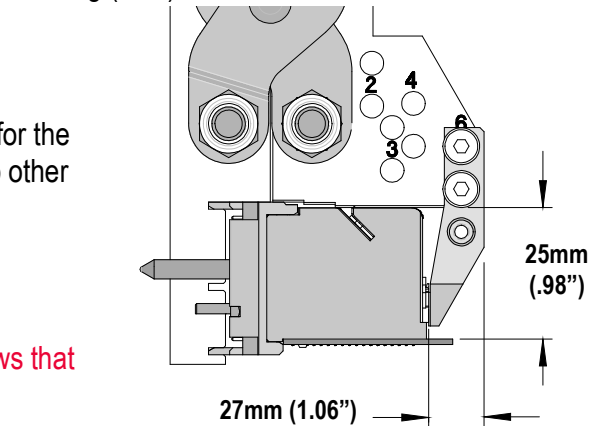

Tool Setup

Note: Before removing any modules, be sure to remove any screws that attach them to the PCB on the underside of the board.

The back jaw is in the correct position for all pair sizes (2, 3, 4 and 6) and should stay in place when removing the RAM module(s). The different locations of the slots have been placed on the back jaws, so all pair sizes will fit.

To remove the front jaw tool, remove the two 4.5mm shoulder screws on the front jaw tool. Remove the front jaw tool. See Figure 2.

Figure 2

Figure 1

Figure 3

This is determined by the pair number on the module used (2, 3, 4 and 6 pairs).

The front jaw is marked with numbers 2, 3, 4 and 6. This number relates to the correct location in which the front jaws are installed. See Figure 3.

The back jaw position is fixed and can be used in all pair sizes. No adjustments are required.