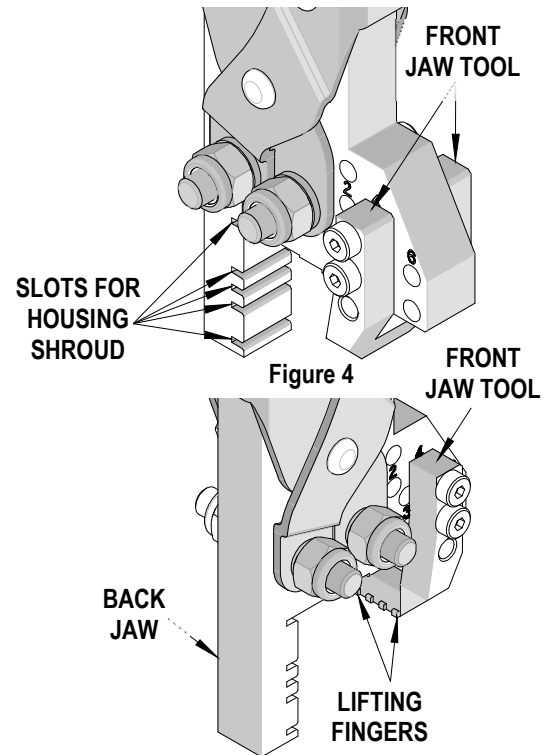

Note: Be certain to correctly position the front jaw tool. See Figure 5 for front jaw tool placement.

When the setup for the position needed is complete, open the removal tool so the jaws fit over the module to be removed.

Slowly squeeze the removal tool closed, making sure the slots on the back jaw are seating inside the edges on the module and the lifting fingers on the front jaw tools are below the tabs of the metal stiffener. See Figure 4.

When the removal tool is properly seated onto the module, the removal tool should be closed tightly so both front and back jaw faces are touching. See Figure 5.

Use a perpendicular upward motion to remove the module. Do not excessively "rock" the module back and forth because this may damage the PCB assembly.