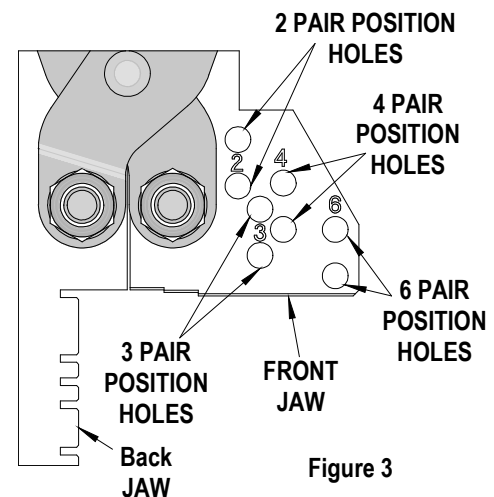

Tool Setup

Note: Before removing any modules, be sure to remove any screws that attach them to the PCB on the underside of the board.

The back jaw is in the correct position for all pair sizes (2, 3, 4 and 6) and should stay in place when removing the RAM module(s). The different locations of the slots have been placed on the back jaws, so all pair sizes will fit.

To remove the front jaw tool, remove the two 4.5mm shoulder screws on the front jaw tool. Remove the front jaw tool. See Figure 2.

Figure 2

Figure 1

Figure 3

This is determined by the pair number on the module used (2, 3, 4 and 6 pairs).

The front jaw is marked with numbers 2, 3, 4 and 6. This number relates to the correct location in which the front jaws are installed. See Figure 3.

The back jaw position is fixed and can be used in all pair sizes. No adjustments are required.