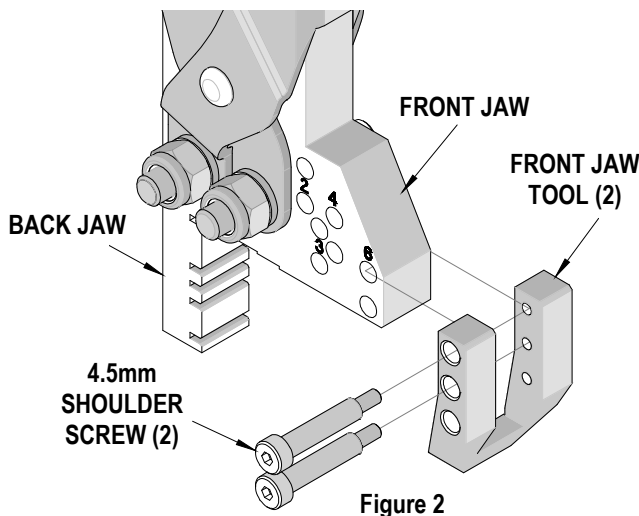

Tool Setup

Note: Before removing any modules, be sure to remove any screws that attach them to the PCB on the underside of the board.

The back jaw is in the correct position for all pair sizes (2, 3, 4 and 6) and should stay in place when removing the RAM module(s). The different locations of the slots have been placed on the back jaws, so all pair sizes will fit.

To remove the front jaw tool, remove the two 4.5mm shoulder screws on the front jaw tool. Remove the front jaw tool. See Figure 2.

Figure 2

Figure 1

Figure 3

This is determined by the pair number on the module used (2, 3, 4 and 6 pairs).

The front jaw is marked with numbers 2, 3, 4 and 6. This number relates to the correct location in which the front jaws are installed. See Figure 3.

The back jaw position is fixed and can be used in all pair sizes. No adjustments are required.

Note: Be certain to correctly position the front jaw tool. See Figure 5 for front jaw tool placement.

When the setup for the position needed is complete, open the removal tool so the jaws fit over the module to be removed.