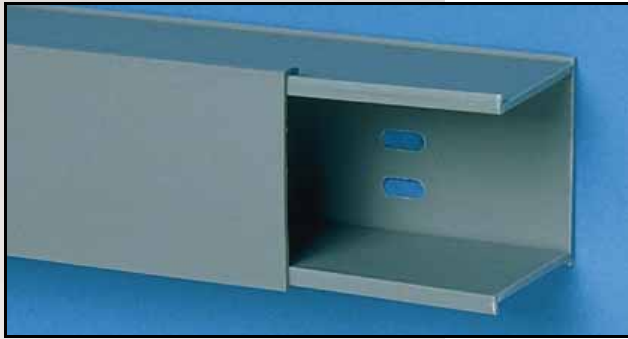

# PANDUCT® Type S — Solid Wall Raceway

## Type S Solid Wall Raceway

- Made of rigid PVC (See [pg. 34](#) for material specifications)
- Rated for continuous use temperatures up to 50°C (122°F)
- Available in a variety of colors as a standard part (See [page 36](#) for details)
- Provided with standard mounting holes (dimensions [page 31](#))
- Available without mounting holes (See ordering information below)
- Available with adhesive backing\* (See [page 22](#) for details)

### Ordering Information:

- Order number of feet required in multiples of 6 ft or Std. Carton quantities.
- To order duct with mounting holes, delete NM from Part Number.
- To order with pressure-sensitive adhesive mounting tape applied, add -A to Part Number.
- Part Number shown for Light Gray LG. To order other colors, substitute WH for White, DG for Dark Gray, BL for Black, and IB for Intrinsic Blue