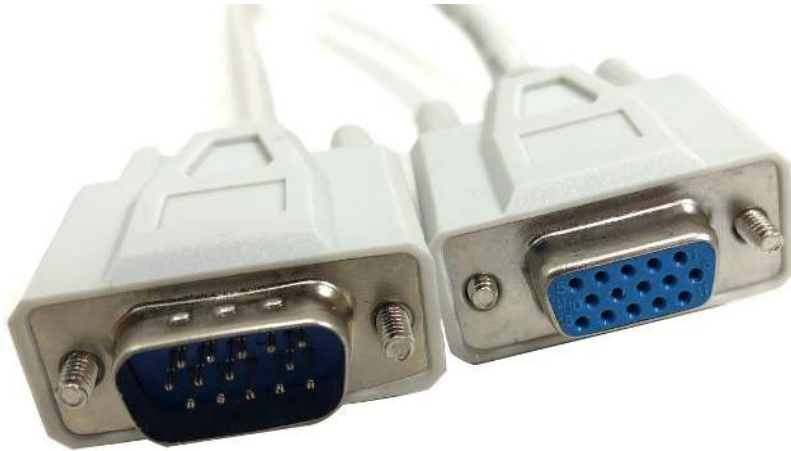

10ft HD15 VGA M/F Extension Cable (M05-110A)

Product Overview

VGA HD15 MALE TO HD15 FEMALE MONITOR EXTENSION CABLE,
BEIGE COLOR

Extend the length of an existing standard VGA cable for more flexibility. Connect your computer to monitor, projector and other displays with HD15 port.

Support resolution up to 640 x 480P.

All relevant materials are complied with RoHS directive.

Connector A : HD 15 Male
Connector B : HD 15 Female
Conductor : 28 AWG. x 14C, Shielded with Drain Wire, OD 6.0mm
Cable Color : Beige Color