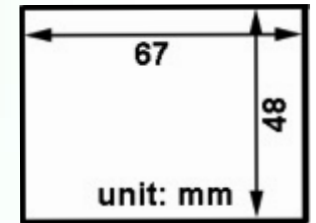

### specifications

Base	Voltage	CRI	Lens	Heat Sink	L70 hours	Beam Angle	Ambient Temp (F)	Power Factor	UL listing	THD
BA15S	10-30 V 	> 80	n/a	aluminum	50,000	120°	-40° - 113°	> 0.9	IP40	< 20%

### other

Dimensions	Warranty	Gross Weight	Case QTY
1.88" x 2.63"	6 years	0.71 ounces	1 pcs