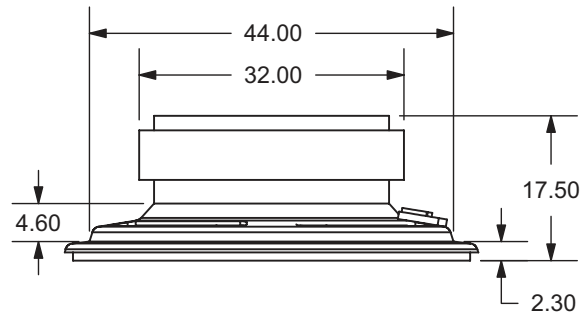

MODEL: GF0501M | **DESCRIPTION:** SPEAKER**FEATURES**

- 50 mm
- round frame
- 0.25 W
- 8 Ω
- ferrite magnet
- PET cone

**SPECIFICATIONS**

parameter	conditions/description	min	typ	max	units
input power			0.25	0.5	W
impedance	at 0.8 kHz, 1.0 V	6.8	8	9.2	Ω
resonant frequency (Fo)	at 1.0 V	440	550	660	Hz
frequency response		Fo		5,800	Hz
sound pressure level	at 0.25 W, 50 cm, avg at 0.8, 1.0, 1.2, 1.5 kHz	83	86	89	dB
buzz, rattle, etc.	must be normal at sine wave			1.41	V
dimensions	\varnothing 50 x 17.5				mm
magnet	ferrite				
cone material	PET				
terminal	solder eyelets				
weight			52.0		g
operating temperature		-25		60	$^{\circ}$ C
hand soldering	for maximum 3 seconds	360	380	400	$^{\circ}$ C
RoHS	yes				

MECHANICAL DRAWING

units: mm
tolerance: ±0.8 mm

FREQUENCY RESPONSE CURVE

parameter	conditions/description
potentiometer range	50 dB
rectifier	RMS
lower limit frequency	20 Hz
wr. speed	100 mm/sec
zero level	60 dB