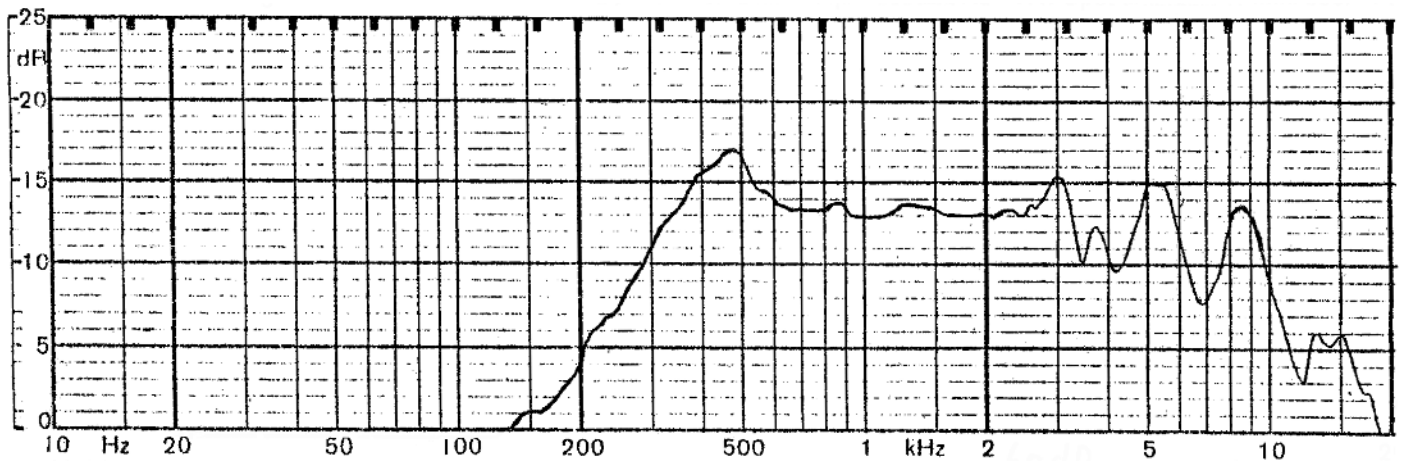

MODEL: GF0501M | **DESCRIPTION:** SPEAKER**FEATURES**

- 50 mm
- round frame
- 0.25 W
- 8 Ω
- ferrite magnet
- PET cone

**SPECIFICATIONS**

parameter	conditions/description	min	typ	max	units
input power			0.25	0.5	W
impedance	at 0.8 kHz, 1.0 V	6.8	8	9.2	Ω
resonant frequency (Fo)	at 1.0 V	440	550	660	Hz
frequency response		Fo		5,800	Hz
sound pressure level	at 0.25 W, 50 cm, avg at 0.8, 1.0, 1.2, 1.5 kHz	83	86	89	dB
buzz, rattle, etc.	must be normal at sine wave			1.41	V
dimensions	\varnothing 50 x 17.5				mm
magnet	ferrite				
cone material	PET				
terminal	solder eyelets				
weight			52.0		g
operating temperature		-25		60	$^{\circ}$ C
hand soldering	for maximum 3 seconds	360	380	400	$^{\circ}$ C
RoHS	yes				

MECHANICAL DRAWING

units: mm
tolerance: ±0.8 mm

FREQUENCY RESPONSE CURVE

parameter	conditions/description
potentiometer range	50 dB
rectifier	RMS
lower limit frequency	20 Hz
wr. speed	100 mm/sec
zero level	60 dB