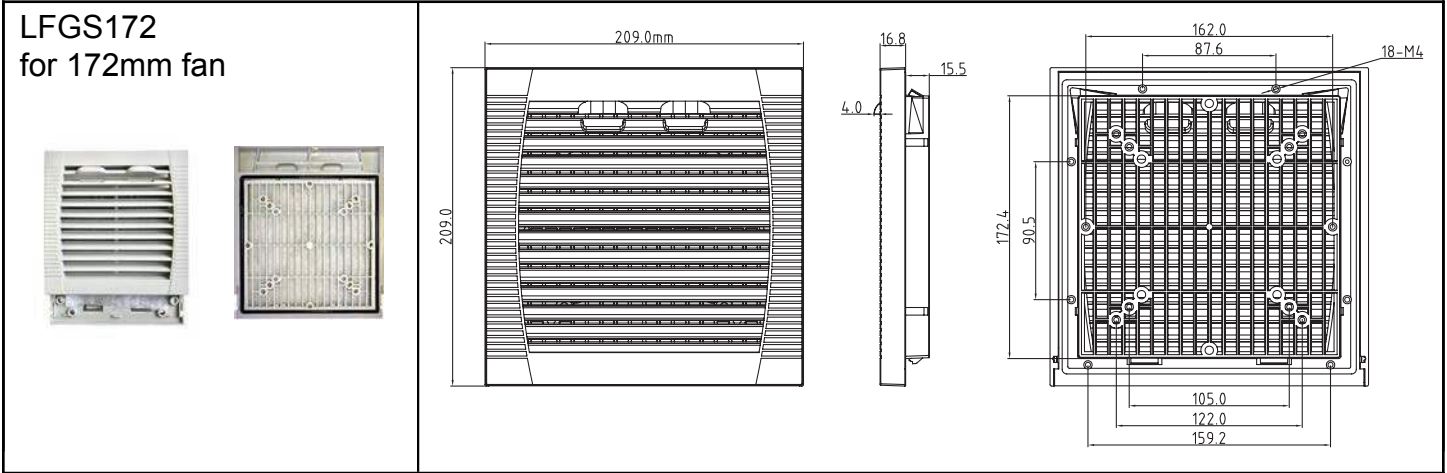

Louvered Fan Guards (slide type)

Easy Access to Media

Part Number	LFGS172
Frame Description	ABS Resin - flame resistant UL94V-0, with UV protection. Vents with screens at 45-degree angle. Includes high foam sealing edge - protection grade IP44-IP54. Snap-fit or screw mount.
Filter Mesh Material	Nylon Fiber - Synthetic Resin, filters to 8 microns.
Color	Gray is standard. Black is available upon request. Minimums may apply.
Matching Series	OA109, OA125, OA162, OA172, OA4715, OA5920, OD1225, OD1232, OD1238, OD172
Hardware	1 bag - 8 ea. M4x8, washer, lock washer 1 bag - 4 ea. M4x12, nut, star washer

Filter Media 5-Packs	
Part Number	Description
LFG172BF/PK	For LFGS172

PANEL CUTOUT