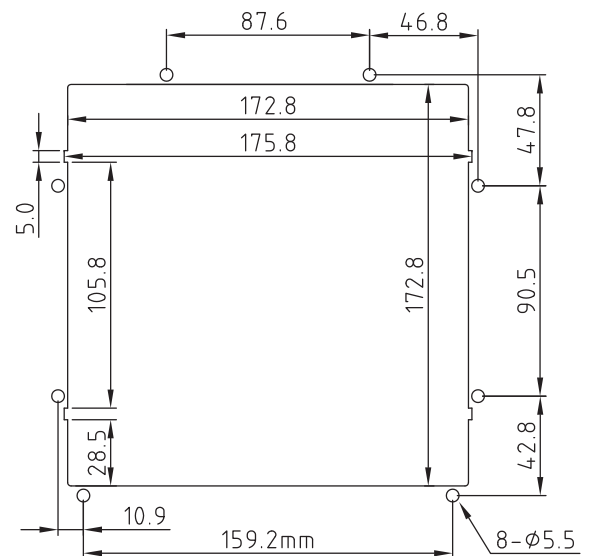

Louvered Fan Guards (slide type)

Easy Access to Media

Part Number	LFGS172
Frame Description	ABS Resin - flame resistant UL94V-0, with UV protection. Vents with screens at 45-degree angle. Includes high foam sealing edge - protection grade IP44-IP54. Snap-fit or screw mount.
Filter Mesh Material	Nylon Fiber - Synthetic Resin, filters to 8 microns.
Color	Gray is standard. Black is available upon request. Minimums may apply.
Matching Series	OA109, OA125, OA162, OA172, OA4715, OA5920, OD1225, OD1232, OD1238, OD172
Hardware	1 bag - 8 ea. M4x8, washer, lock washer 1 bag - 4 ea. M4x12, nut, star washer

Filter Media 5-Packs	
Part Number	Description
LFG172BF/PK	For LFGS172

PANEL CUTOUT