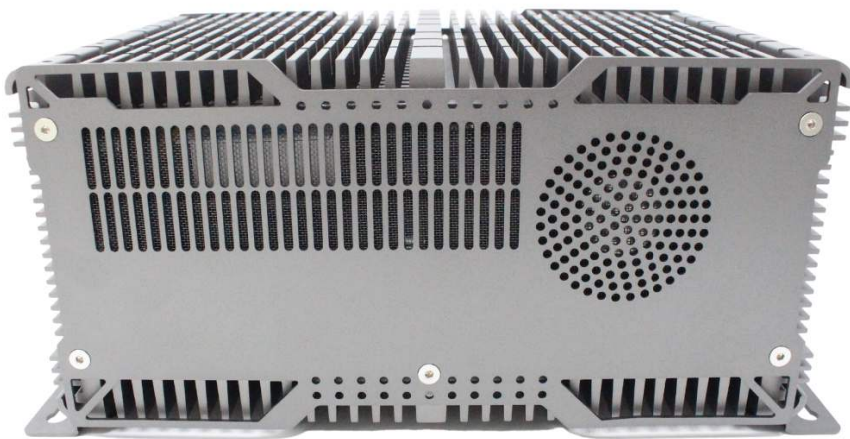

PowerBrick GTX

High Performance Industrial PC

RUGGED COMPUTER

17 QUAD CORE

3 POE PORTS

3 MONITORS SUPPORT

WIRELESS CONNECTIVITY

3 DRIVES SUPPORT

CUSTOM BUILD

PowerBrick GTX

High Performance Industrial PC

RUGGED COMPUTER

FULLY CUSTOMIZABLE | 3 YEAR WARRANTY

SYSTEM

PROCESSOR	INTEL I5 OR I7
STORAGE	SATA III SSD (3x PORTS)
MEMORY	MAX 64 GB
OPERATING SYSTEM	WINDOWS OR LINUX
GPU	NVIDIA OR AMD 16x PCI-E
WATCHDOG	TIMER SUPPORT, 1- 255 STEP

I / O

VIDEO	1x HDMI, 1x VGA OUTPUT OR 2x VGA OUTPUT
LAN	3x RJ45 GBE PORTS
CONNECTION	COM X2, 4x USB 2.0 4X 3.0
WIRELESS	WIFI, BT, 3G/4G/LTE
PCI EXPRESS	16X FOR VIDEO CARD
AUDIO	1x LINE OUT 1x MIC
POE	3X POE PORT